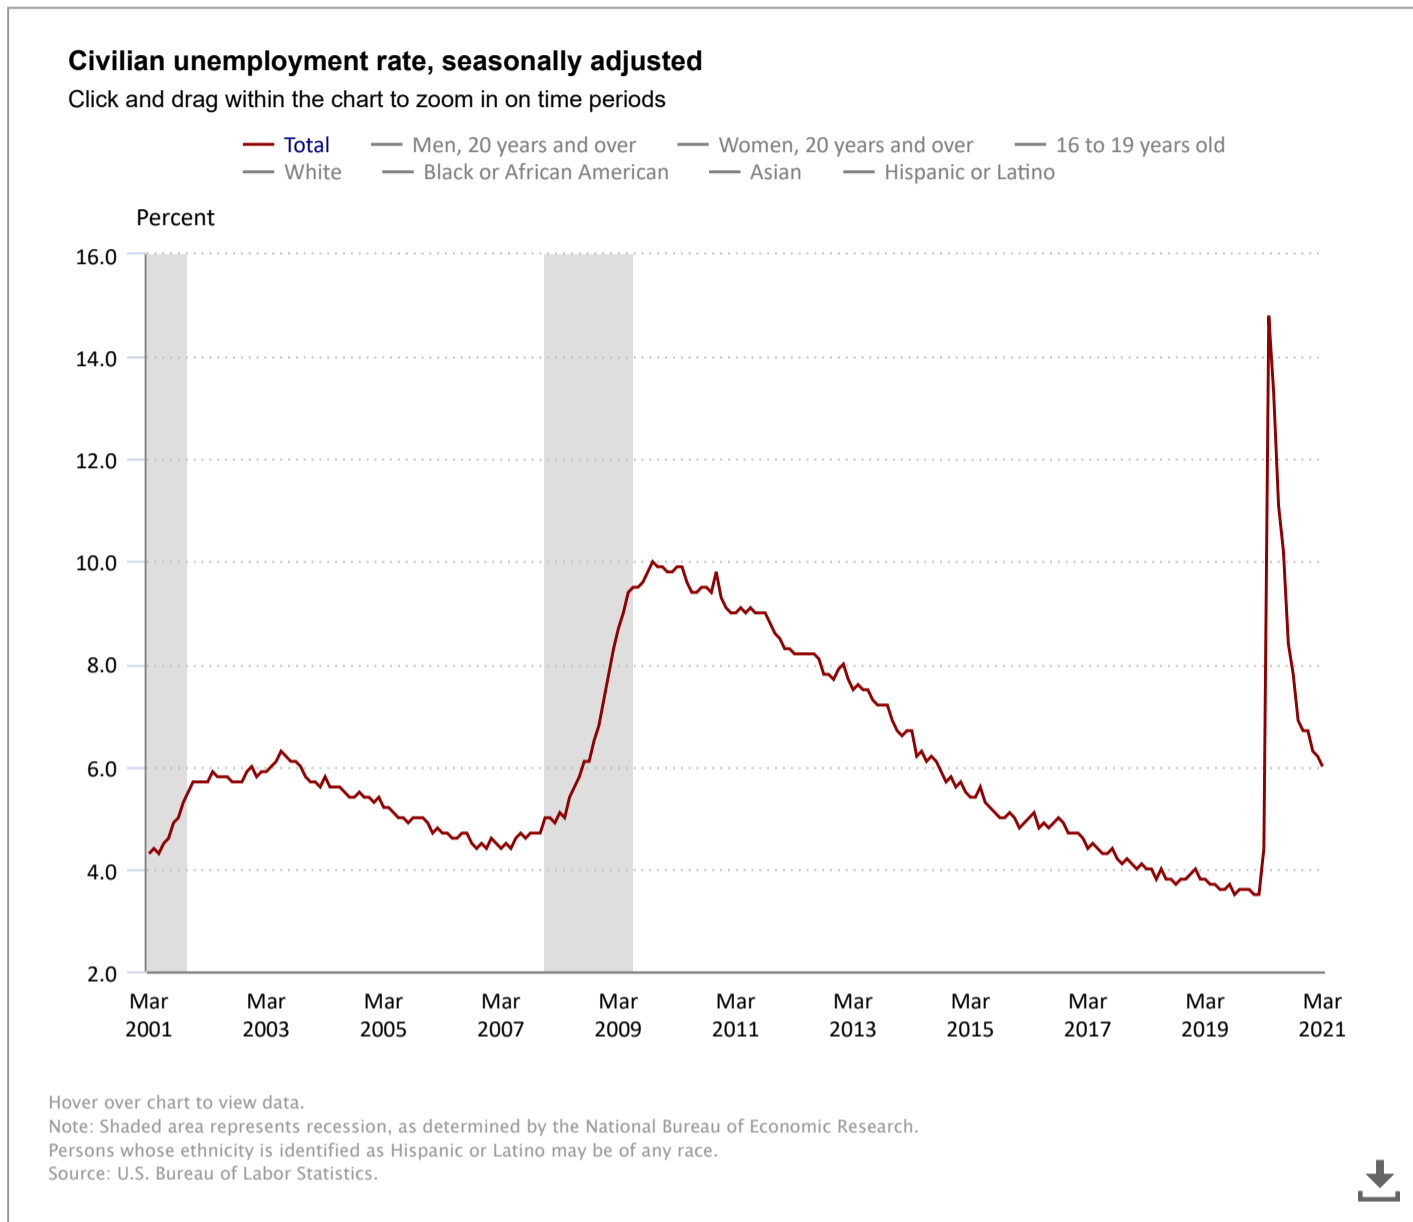

## Graphics for Economic News Releases

### Civilian unemployment rate

Charts related to the latest "[The Employment Situation](#)" news release | [More chart packages](#)

PREV **NEXT** Civilian unemployment rate

[Show table](#)

U.S. BUREAU OF LABOR STATISTICS Division of Labor Force Statistics PSB Suite 4675 2 Massachusetts Avenue NE Washington, DC 20212-0001