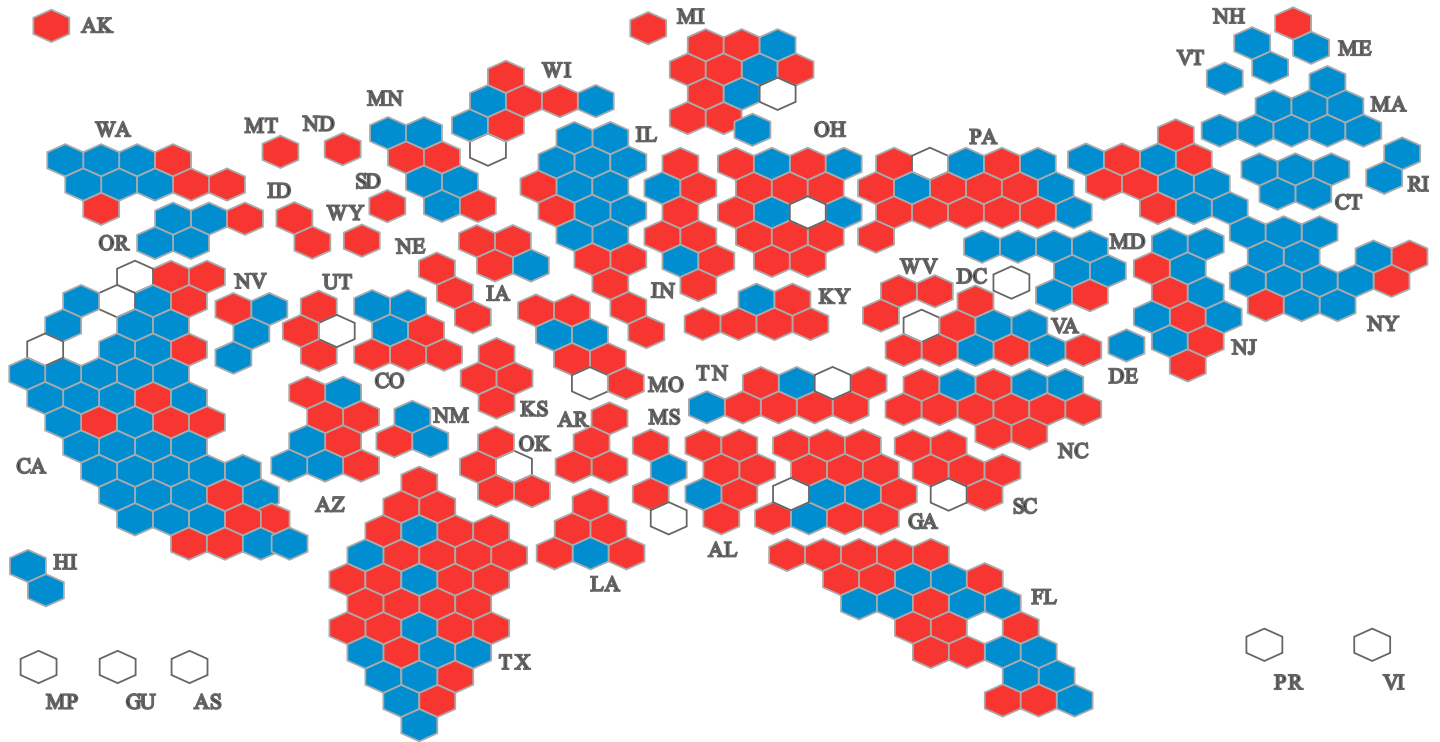

### Totals

	All Votes		R	D
Aye	<b>100 %</b>	<b>420</b>	<b>232</b>	<b>188</b>
No	0 %	0	0	0
Not Voting		13	7	6

Passed. Simple Majority Required. Source: [house.gov \(http://clerk.house.gov/evs/2017/roll568.xml\)](http://clerk.house.gov/evs/2017/roll568.xml).

### Ideology Vote Chart

Key: Republican - Aye Democrat - Aye

Seat position based on our [ideology\\_score \(/about/analysis#ideology\)](#).

### Cartogram Map

Each hexagon represents one congressional district. Solid hexes are Aye votes.