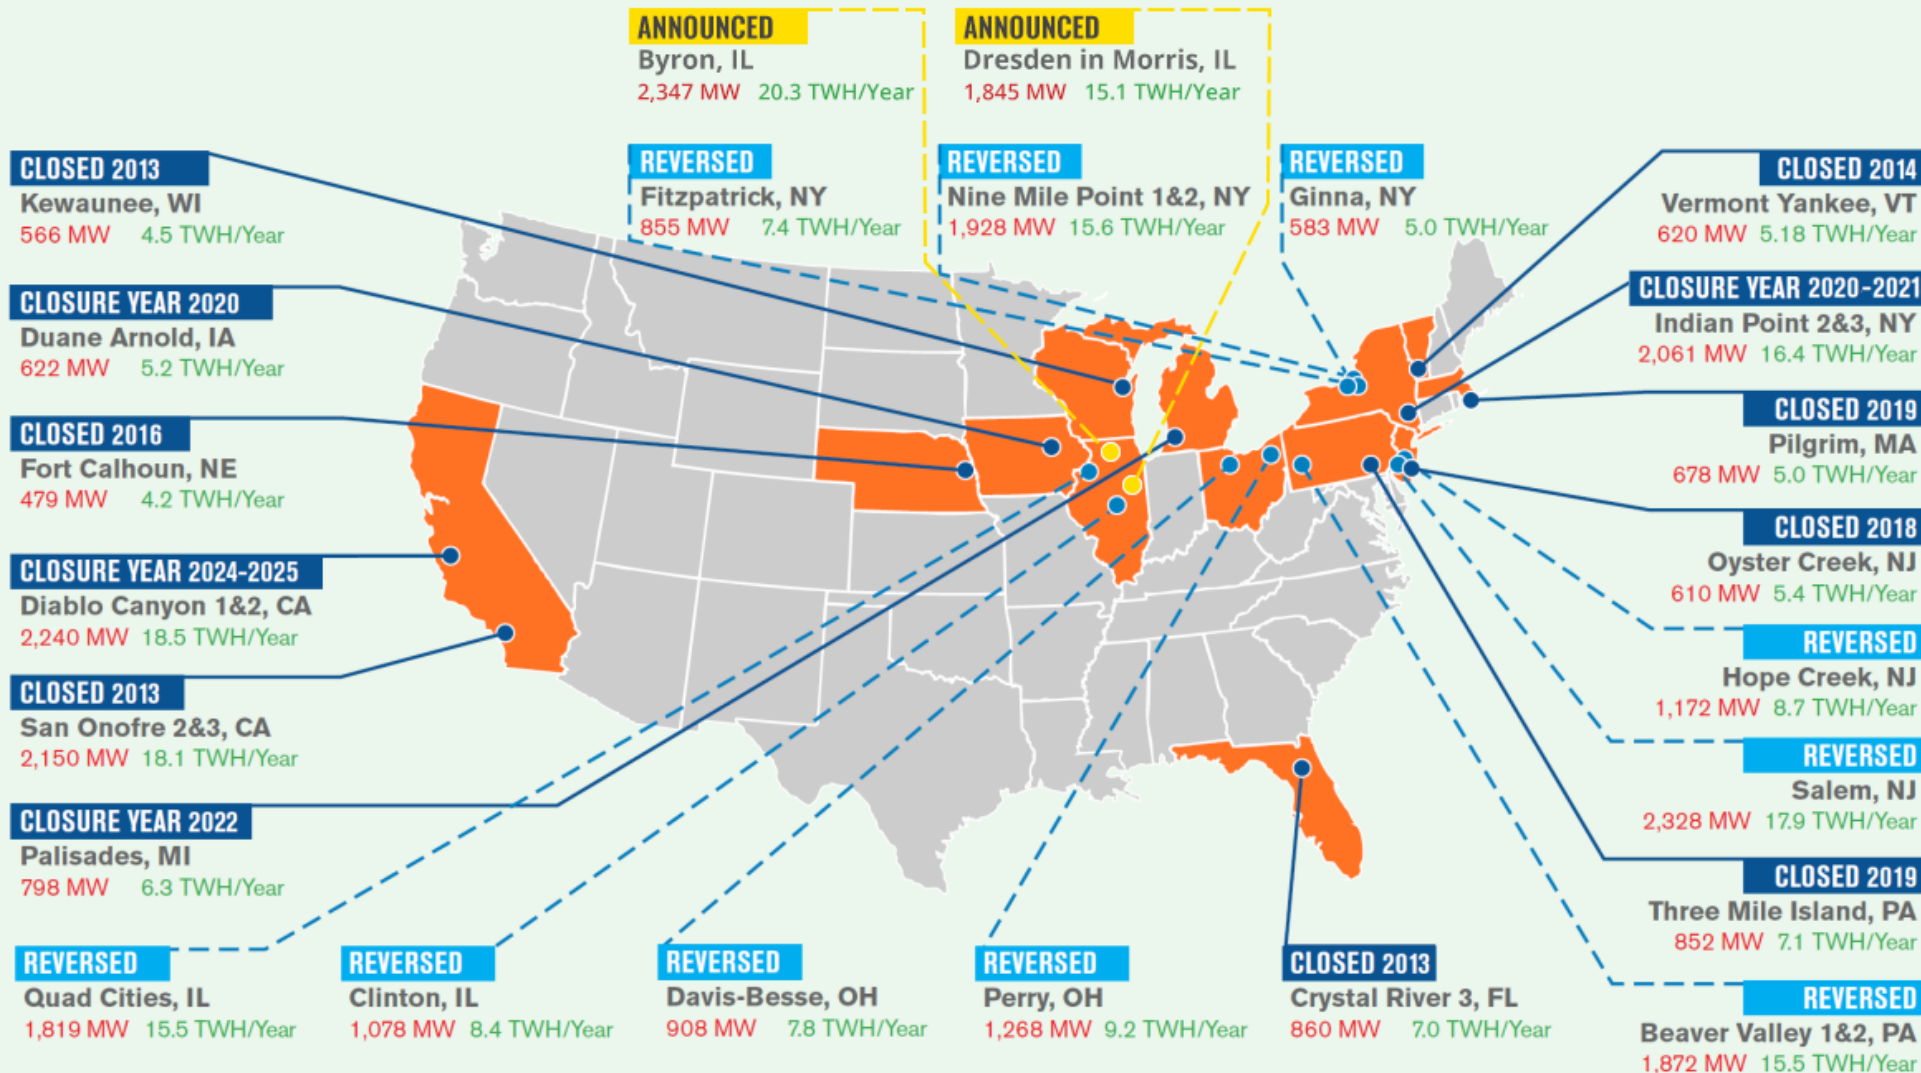

NUCLEAR PLANTS IN ALL REGIONS OF THE COUNTRY HAVE ANNOUNCED PREMATURE RETIREMENTS

13,811 MW Preserved and 20,677 Prematurely Retired

LEGEND: ■ PLANT CLOSURES ■ REVERSED ANNOUNCEMENTS ■ ANNOUNCED CLOSURE
 ■ MEGAWATTS ■ LATEST ELECTRICITY GENERATED