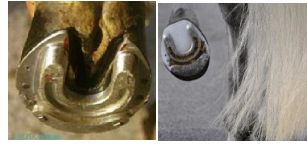

American Saddlebred

Dressage Horse