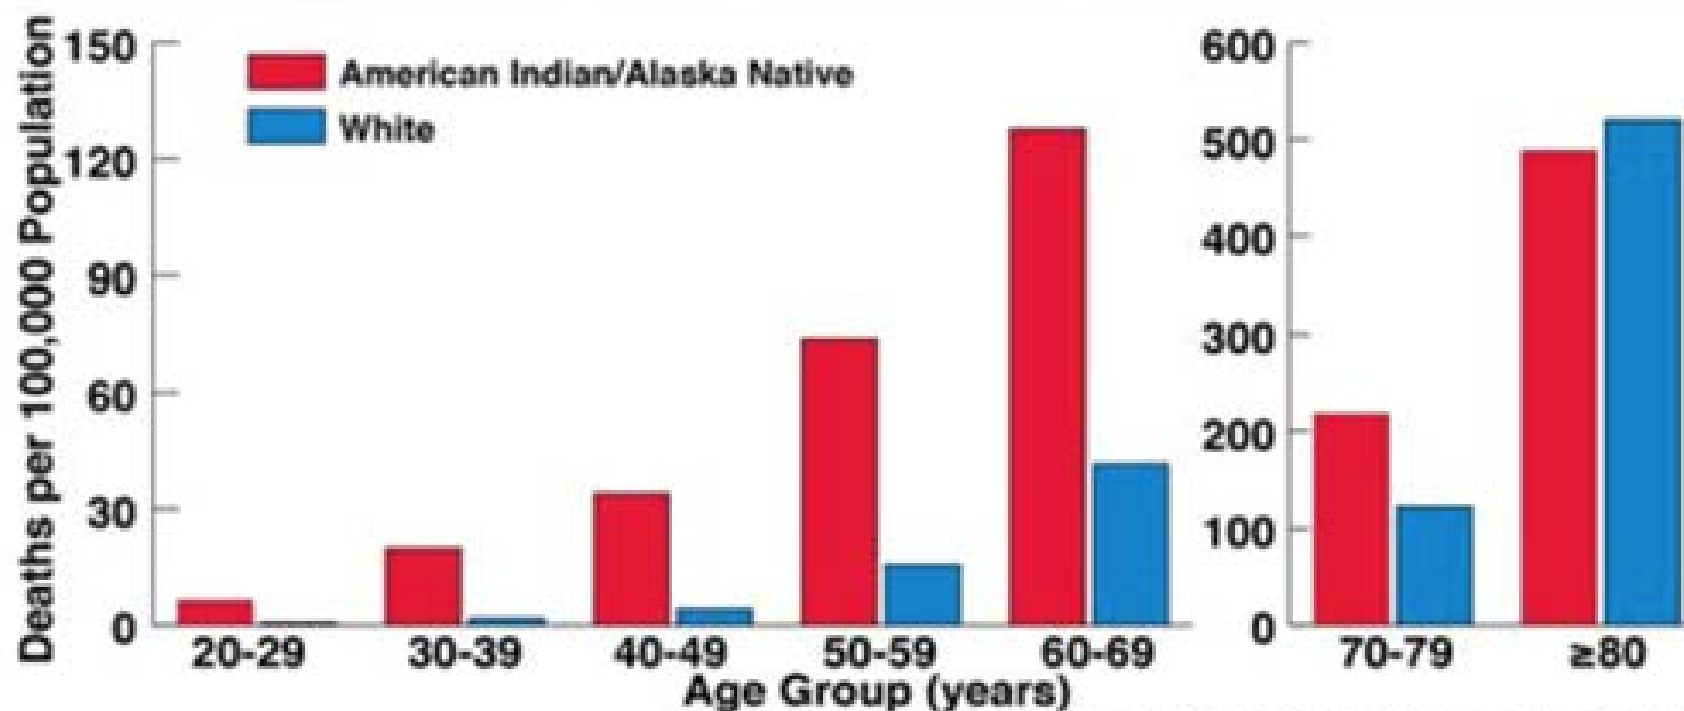

Rates of COVID-19–Associated Deaths Among American Indian/Alaska Native and Non-Hispanic White Persons Aged ≥20 Years, United States

Source: MMWR, 12/11/2020. Data from 14 states, January 1–June 30, 2020