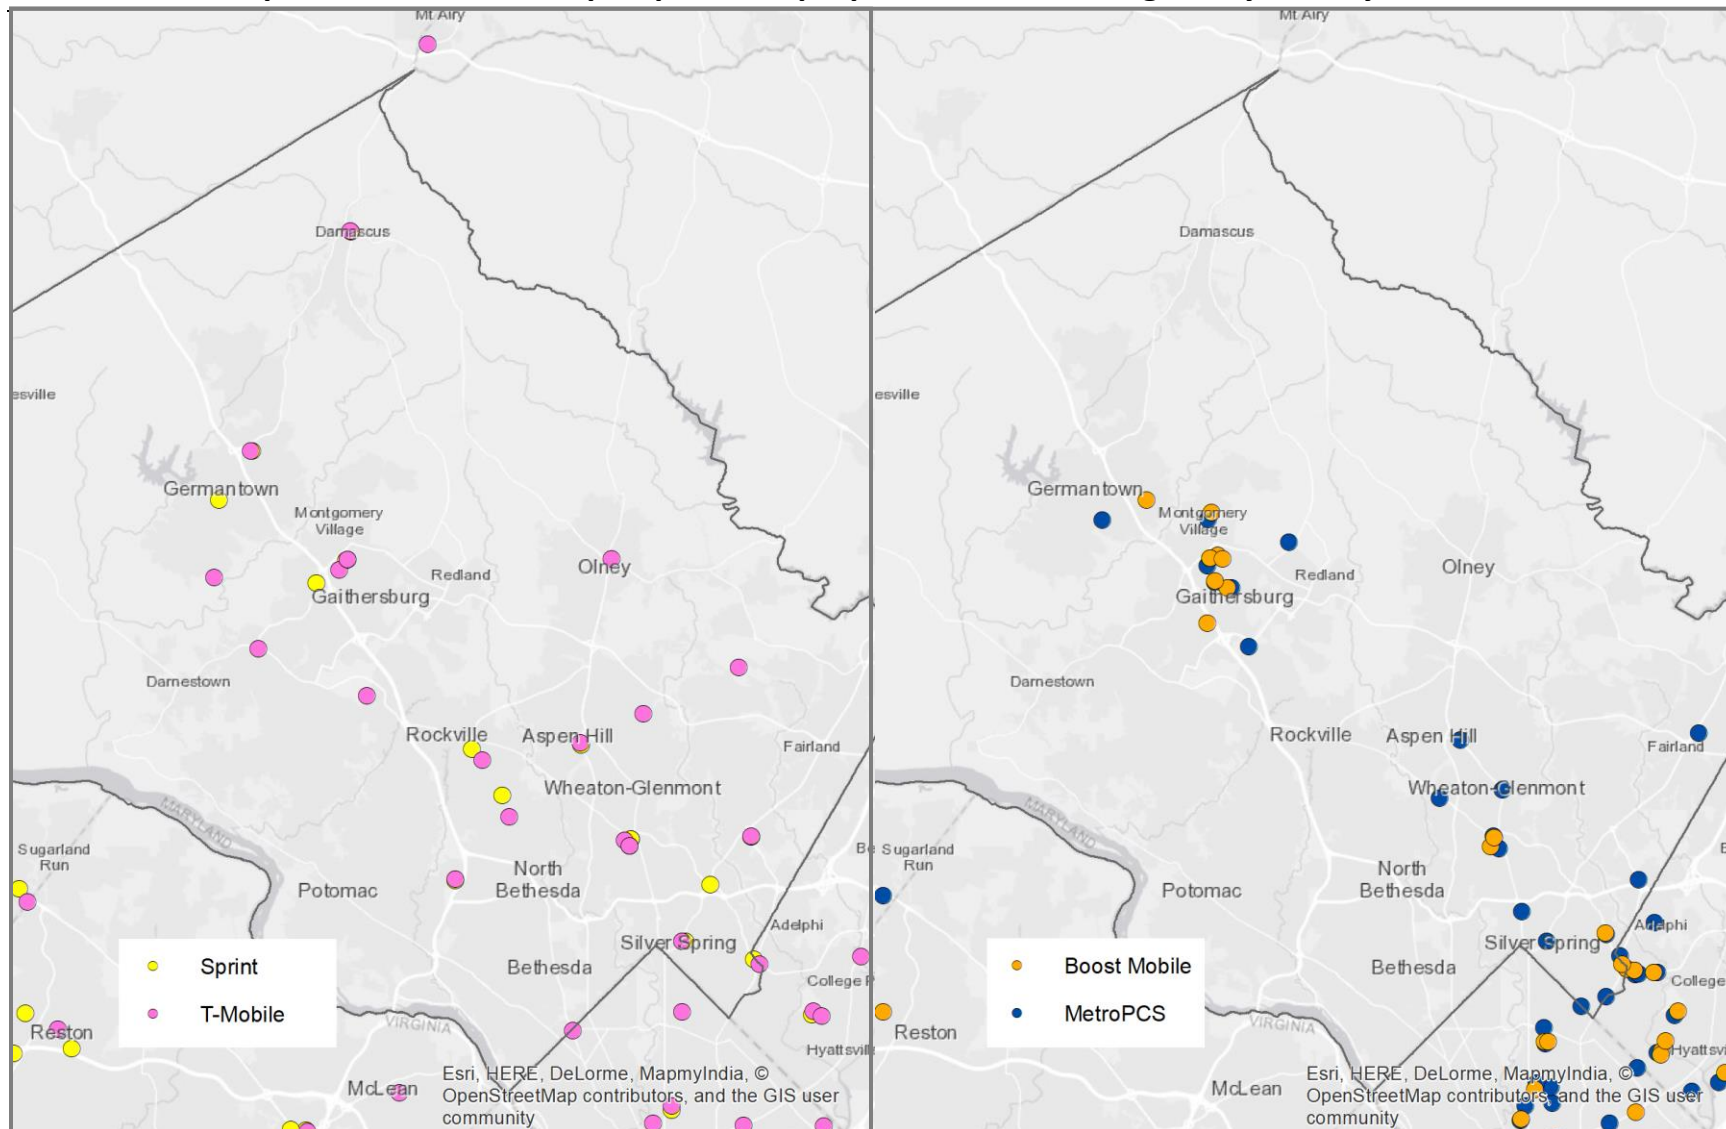

Appendix A

Distribution of Sprint and T-Mobile's postpaid and prepaid stores - Atlanta, GA

Source: Data retrieved from each company's websites in April and May 2018.

Distribution of Sprint and T-Mobile's postpaid and prepaid stores - Colorado Springs

Source: Data retrieved from each company's websites in April and May 2018.

Distribution of Sprint and T-Mobile's postpaid and prepaid stores - Denver, CO

Source: Data retrieved from each company's websites in April and May 2018.

Distribution of Sprint and T-Mobile's postpaid and prepaid stores - Milwaukee, WI

Source: Data retrieved from each company's websites in April and May 2018.

Distribution of Sprint and T-Mobile's postpaid and prepaid stores – Montgomery County, MD

Source: Data retrieved from each company's websites in April and May 2018.

Distribution of Sprint and T-Mobile's postpaid and prepaid stores - New York City

Source: Data retrieved from each company's websites in April and May 2018.