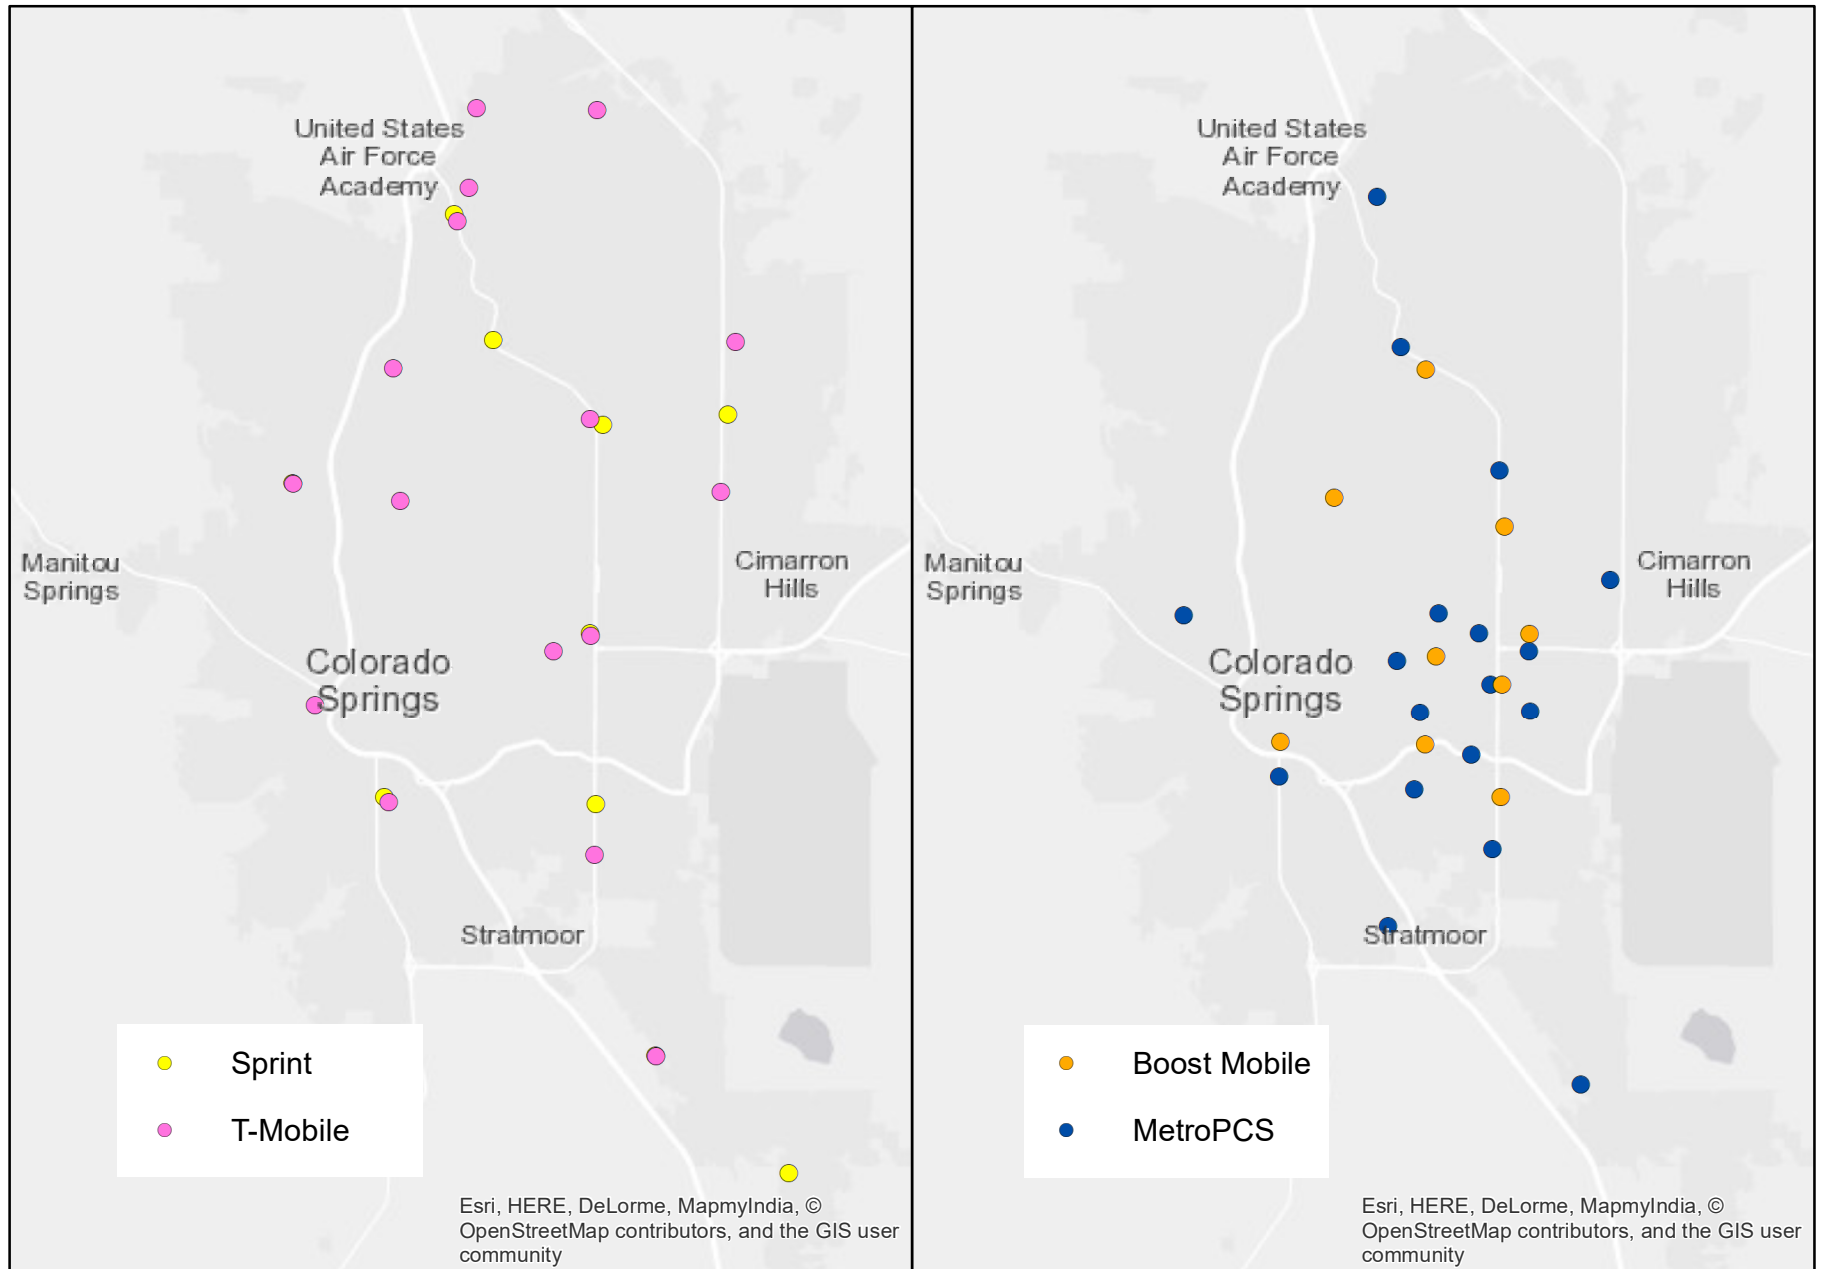

Appendix A

Distribution of Sprint and T-Mobile's postpaid and prepaid stores - Atlanta, GA

Source: Data retrieved from each company's websites in April and May 2018.

Distribution of Sprint and T-Mobile's postpaid and prepaid stores - Colorado Springs

Source: Data retrieved from each company's websites in April and May 2018.

Distribution of Sprint and T-Mobile's postpaid and prepaid stores - Denver, CO

Source: Data retrieved from each company's websites in April and May 2018.

Distribution of Sprint and T-Mobile's postpaid and prepaid stores - Milwaukee, WI

Source: Data retrieved from each company's websites in April and May 2018.

Distribution of Sprint and T-Mobile's postpaid and prepaid stores – Montgomery County, MD

Source: Data retrieved from each company's websites in April and May 2018.

Distribution of Sprint and T-Mobile's postpaid and prepaid stores - New York City

Source: Data retrieved from each company's websites in April and May 2018.