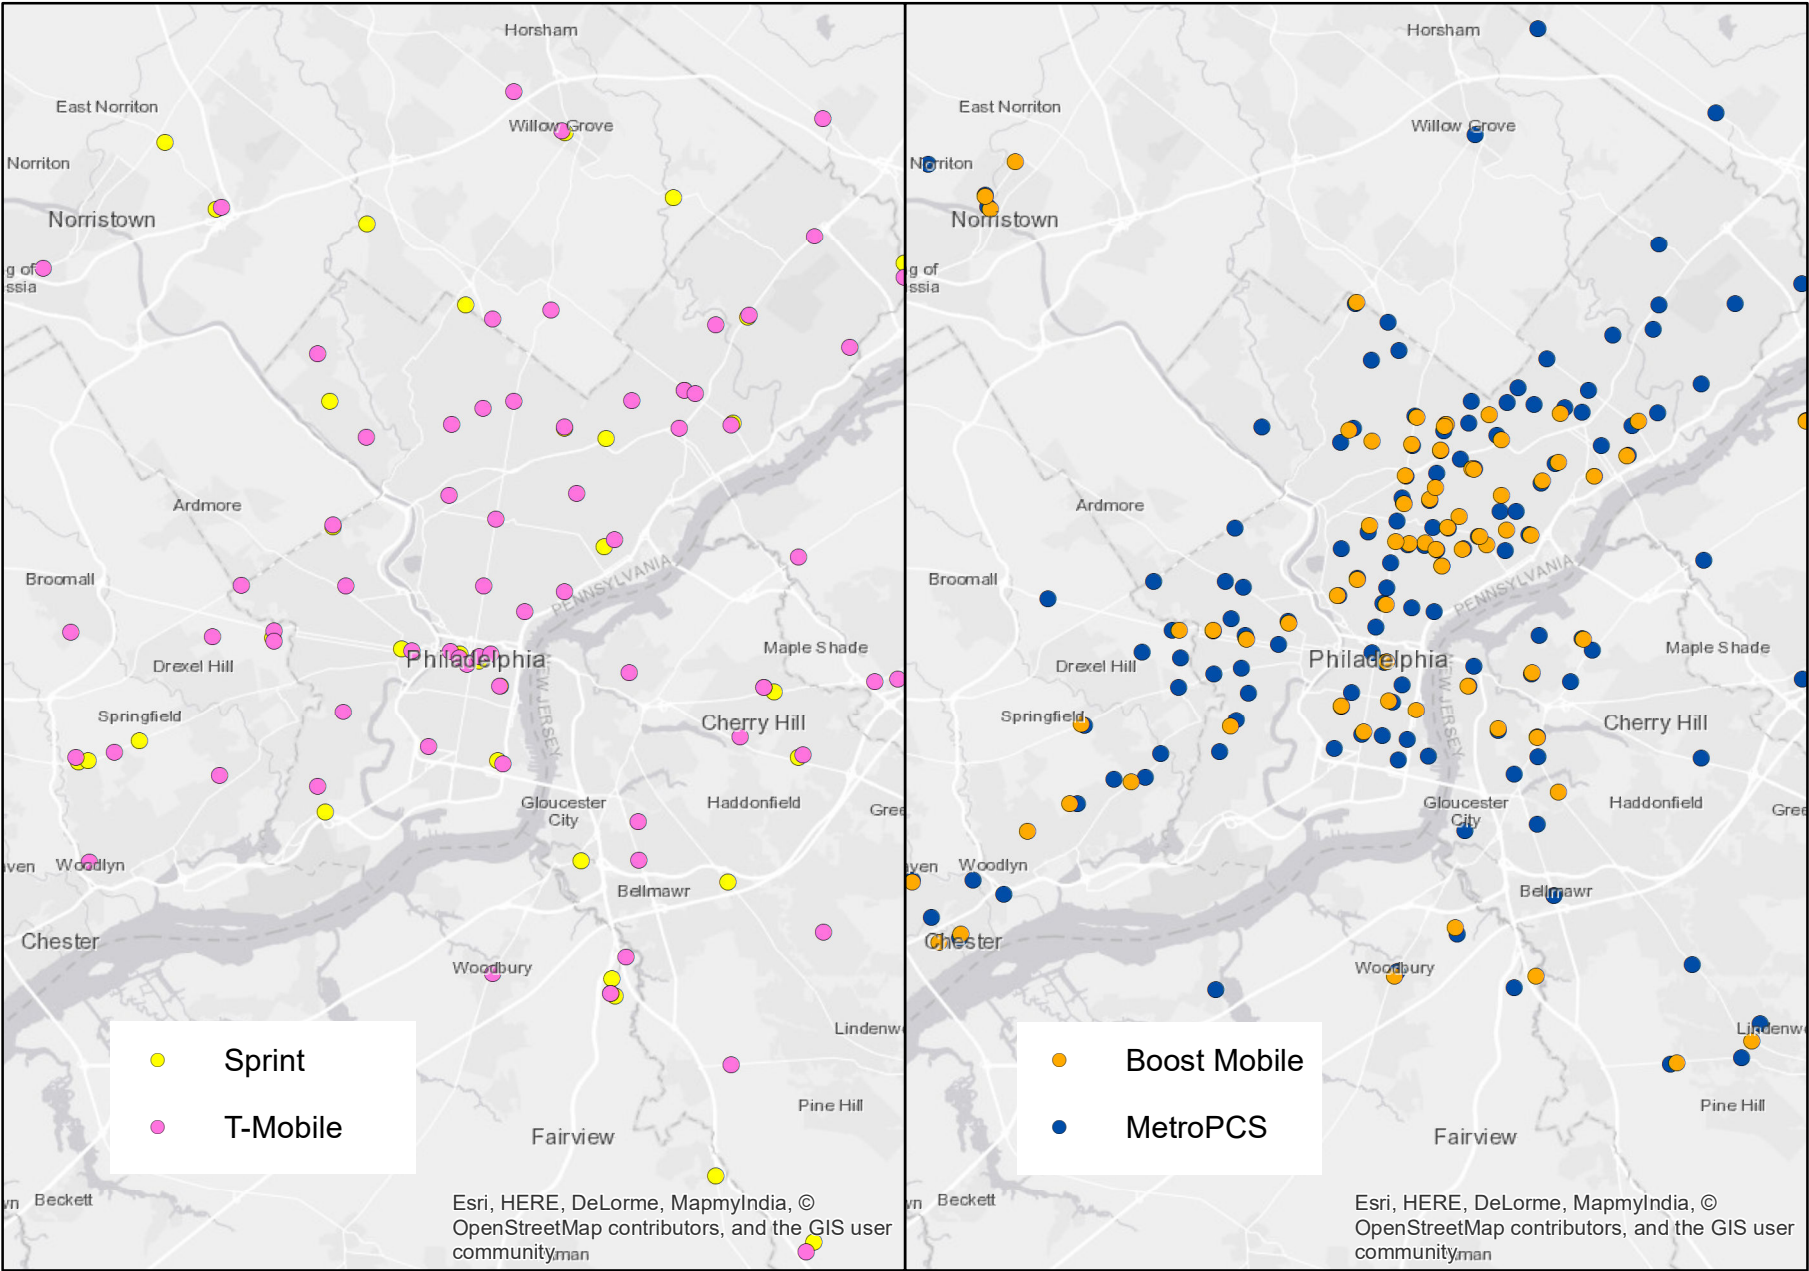

Source: Data retrieved from each company's websites in April and May 2018.

Distribution of Sprint and T-Mobile's postpaid and prepaid stores - Denver, CO

Source: Data retrieved from each company's websites in April and May 2018.

Distribution of Sprint and T-Mobile's postpaid and prepaid stores - Milwaukee, WI

Source: Data retrieved from each company's websites in April and May 2018.

Distribution of Sprint and T-Mobile's postpaid and prepaid stores – Montgomery County, MD

Source: Data retrieved from each company's websites in April and May 2018.

Distribution of Sprint and T-Mobile's postpaid and prepaid stores - New York City

Source: Data retrieved from each company's websites in April and May 2018.

Distribution of Sprint and T-Mobile's postpaid and prepaid stores - Orlando, FL

Source: Data retrieved from each company's websites in April and May 2018.

Distribution of Sprint and T-Mobile's postpaid and prepaid stores - Philadelphia