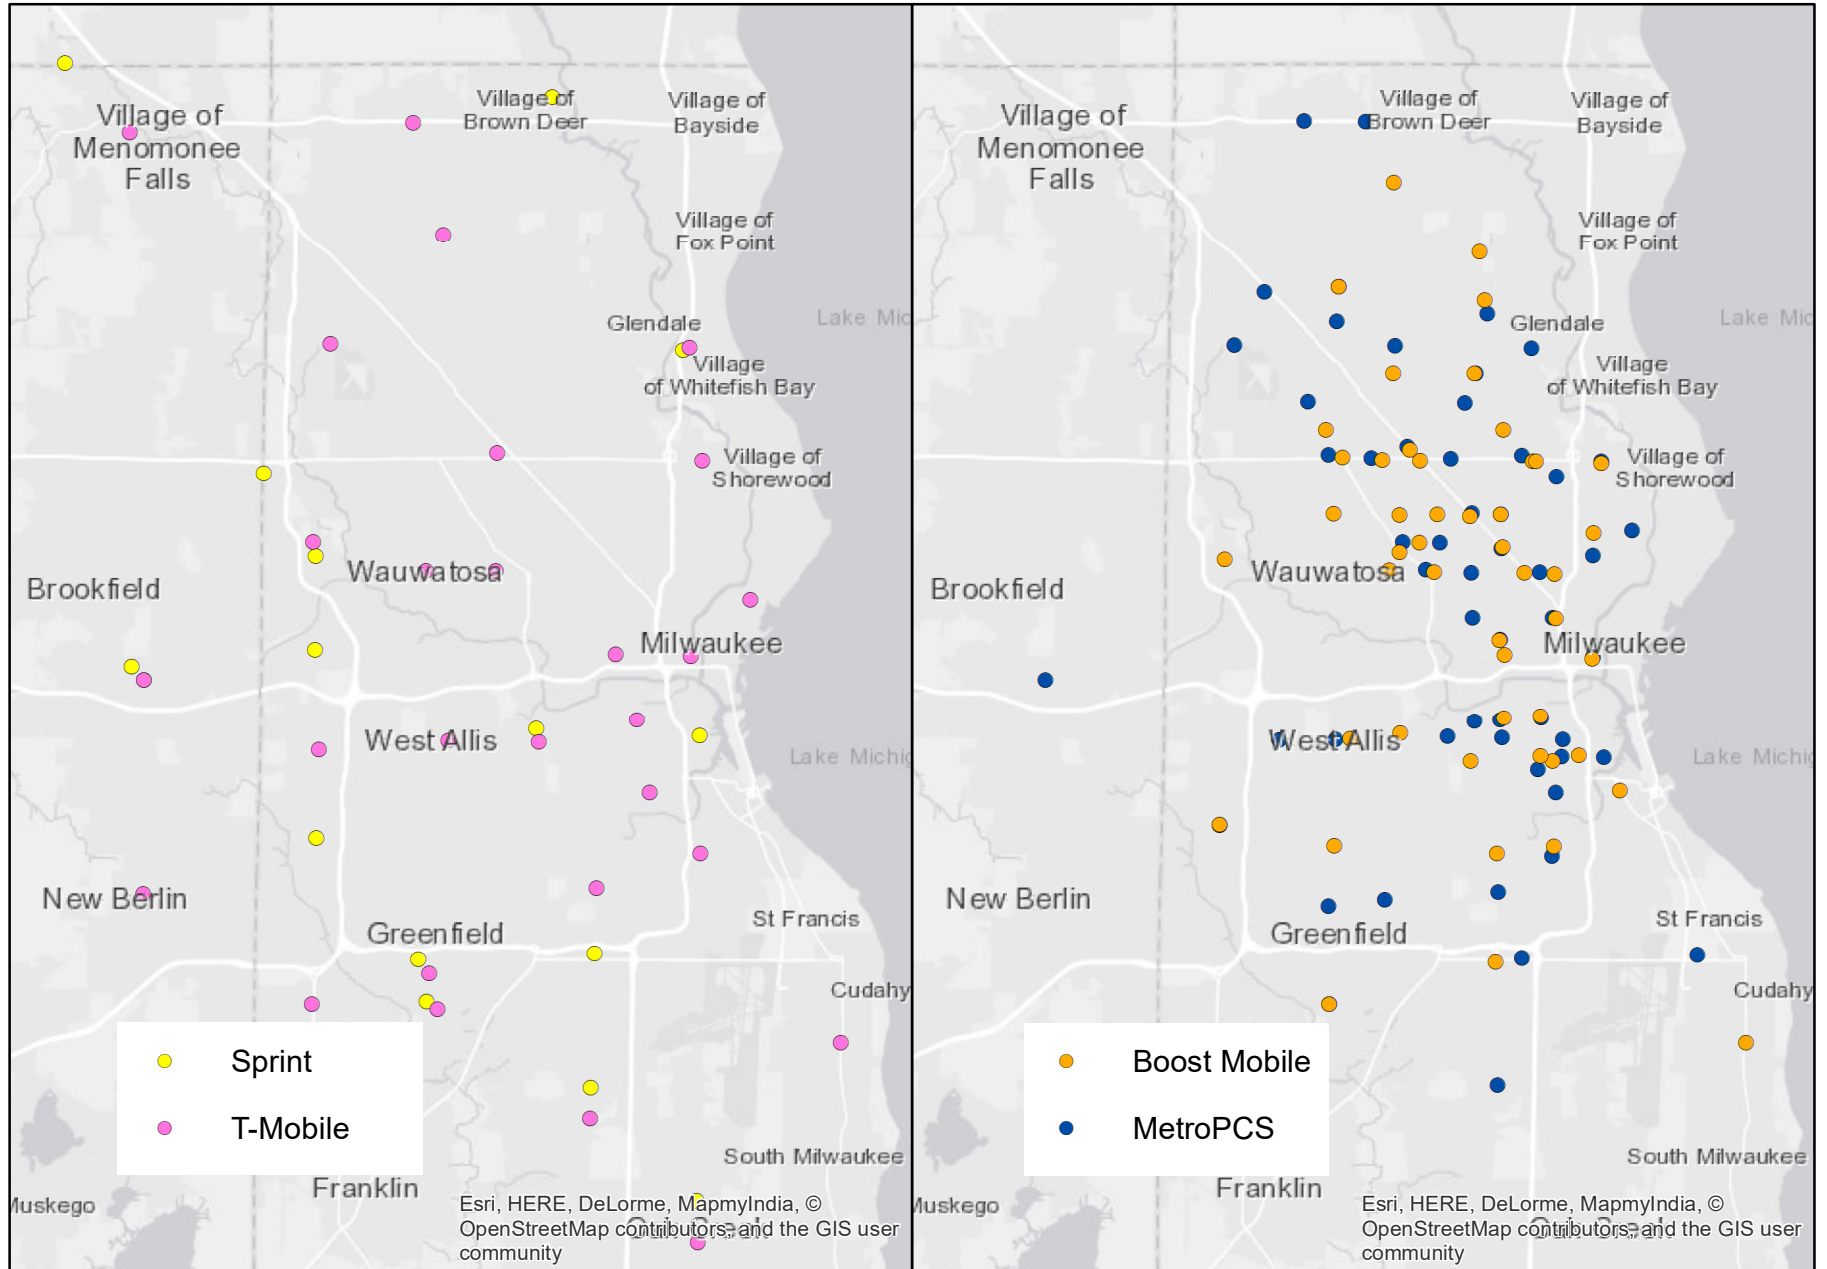

Appendix A

Distribution of Sprint and T-Mobile's postpaid and prepaid stores - Atlanta, GA

Source: Data retrieved from each company's websites in April and May 2018.

Distribution of Sprint and T-Mobile's postpaid and prepaid stores - Colorado Springs

Source: Data retrieved from each company's websites in April and May 2018.

Distribution of Sprint and T-Mobile's postpaid and prepaid stores - Denver, CO

Source: Data retrieved from each company's websites in April and May 2018.

Distribution of Sprint and T-Mobile's postpaid and prepaid stores - Milwaukee, WI

Source: Data retrieved from each company's websites in April and May 2018.

Distribution of Sprint and T-Mobile's postpaid and prepaid stores – Montgomery County, MD

Source: Data retrieved from each company's websites in April and May 2018.

Distribution of Sprint and T-Mobile's postpaid and prepaid stores - New York City

Source: Data retrieved from each company's websites in April and May 2018.