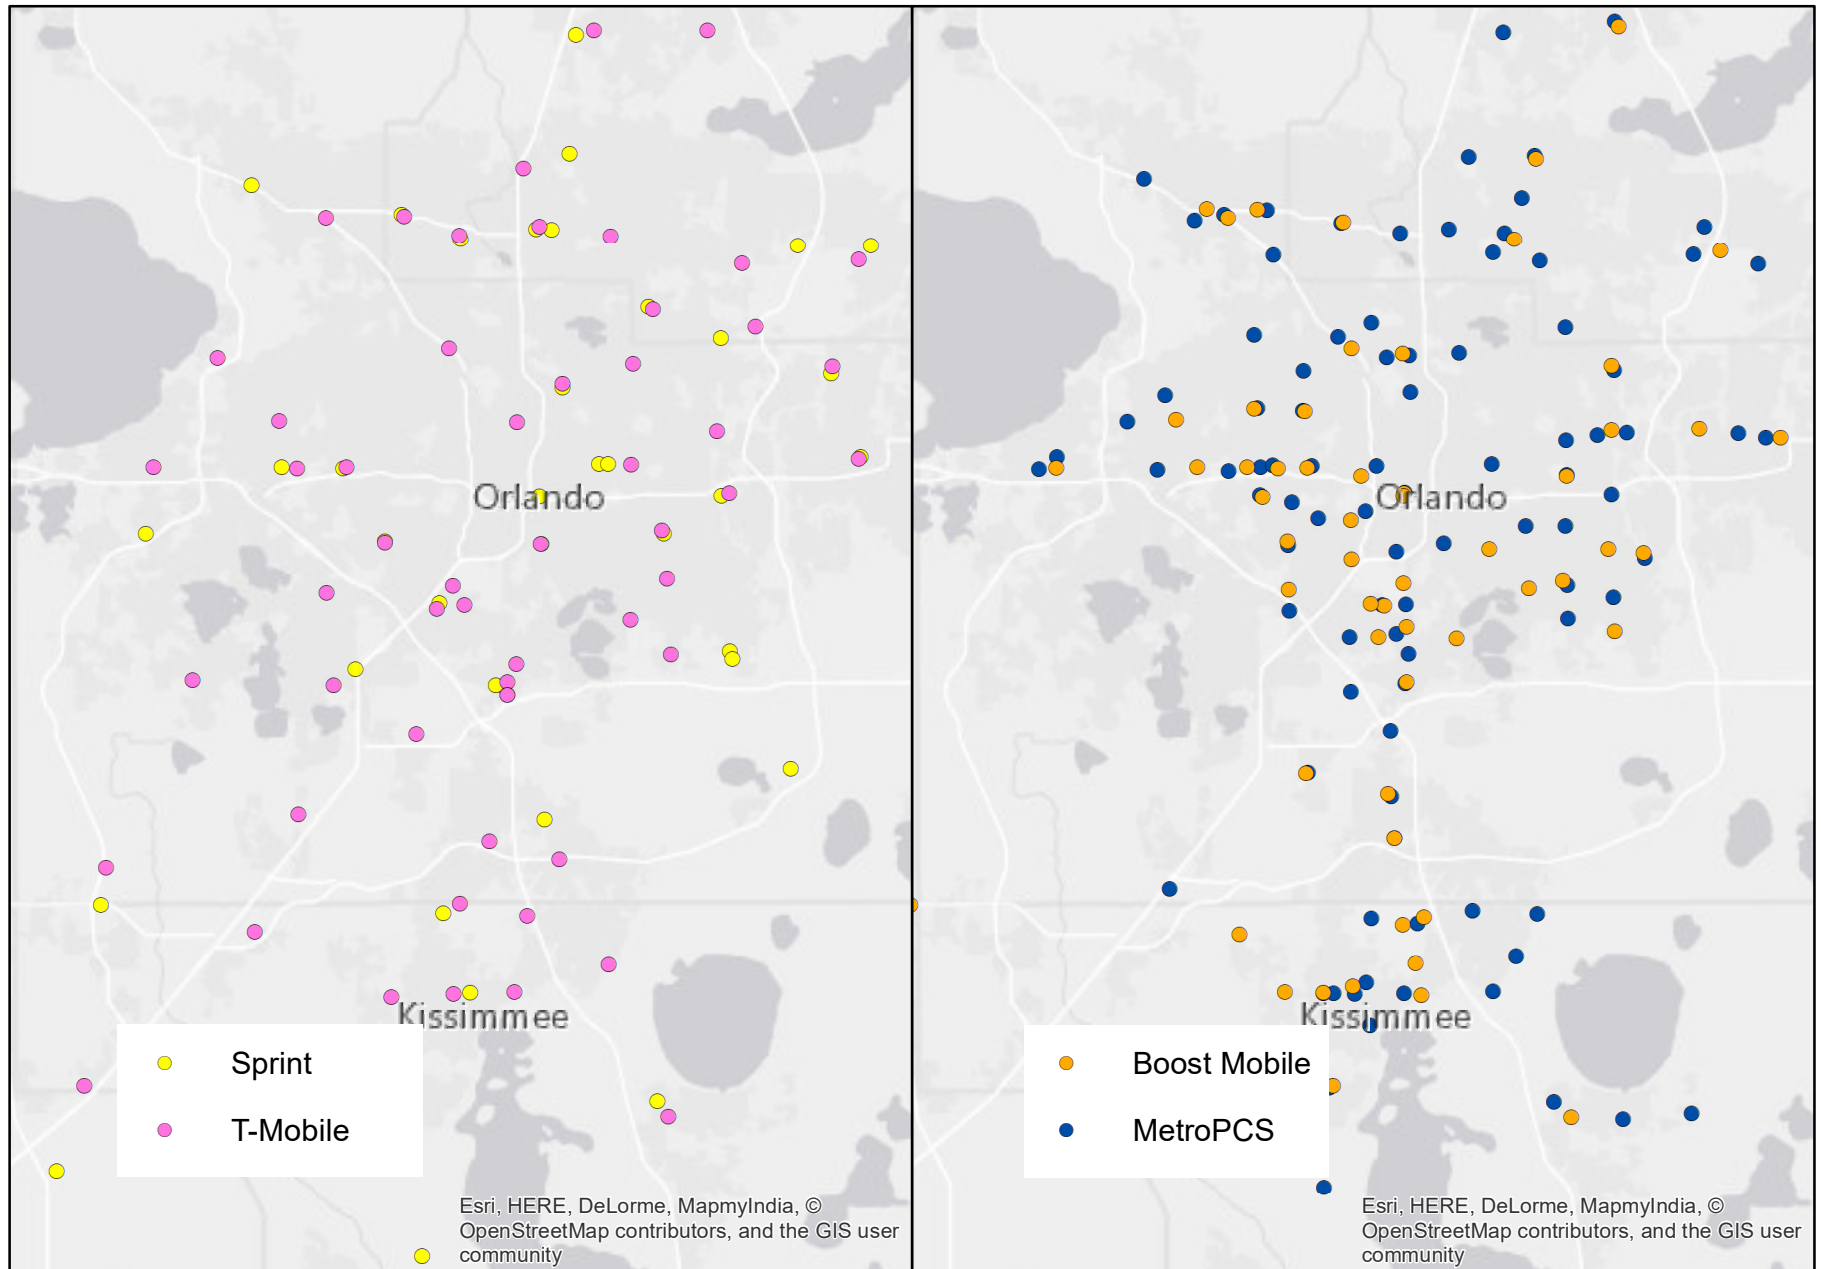

Distribution of Sprint and T-Mobile's postpaid and prepaid stores - Orlando, FL

Source: Data retrieved from each company's websites in April and May 2018.