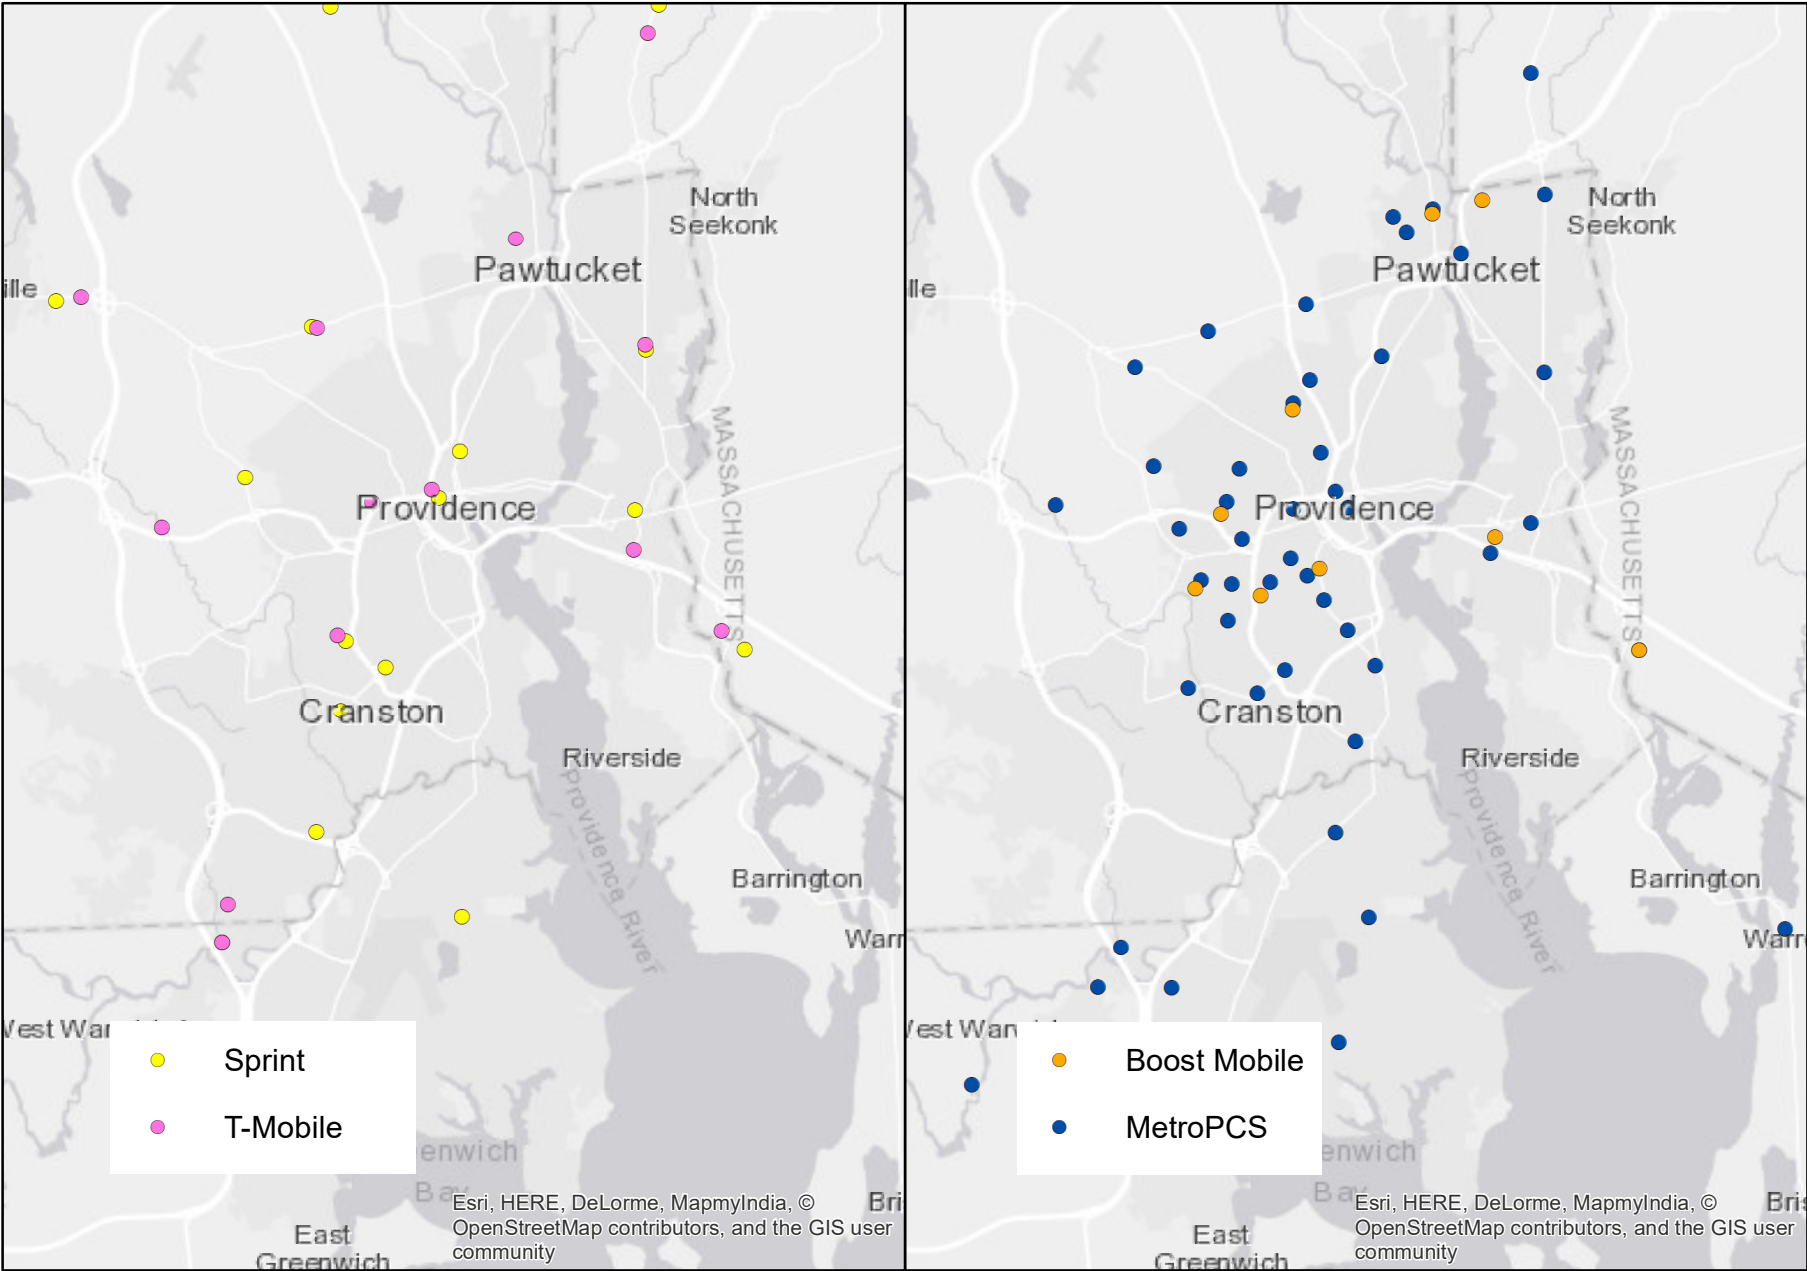

Source: Data retrieved from each company's websites in April and May 2018.

Distribution of Sprint and T-Mobile's postpaid and prepaid stores - Denver, CO

Source: Data retrieved from each company's websites in April and May 2018.

Source: Data retrieved from each company's websites in April and May 2018.

Distribution of Sprint and T-Mobile's postpaid and prepaid stores - New York City

Source: Data retrieved from each company's websites in April and May 2018.

Distribution of Sprint and T-Mobile's postpaid and prepaid stores - Orlando, FL

Source: Data retrieved from each company's websites in April and May 2018.

Distribution of Sprint and T-Mobile's postpaid and prepaid stores - Philadelphia

Source: Data retrieved from each company's websites in April and May 2018.

Distribution of Sprint and T-Mobile's postpaid and prepaid stores - Providence, RI

Source: Data retrieved from each company's websites in April and May 2018.