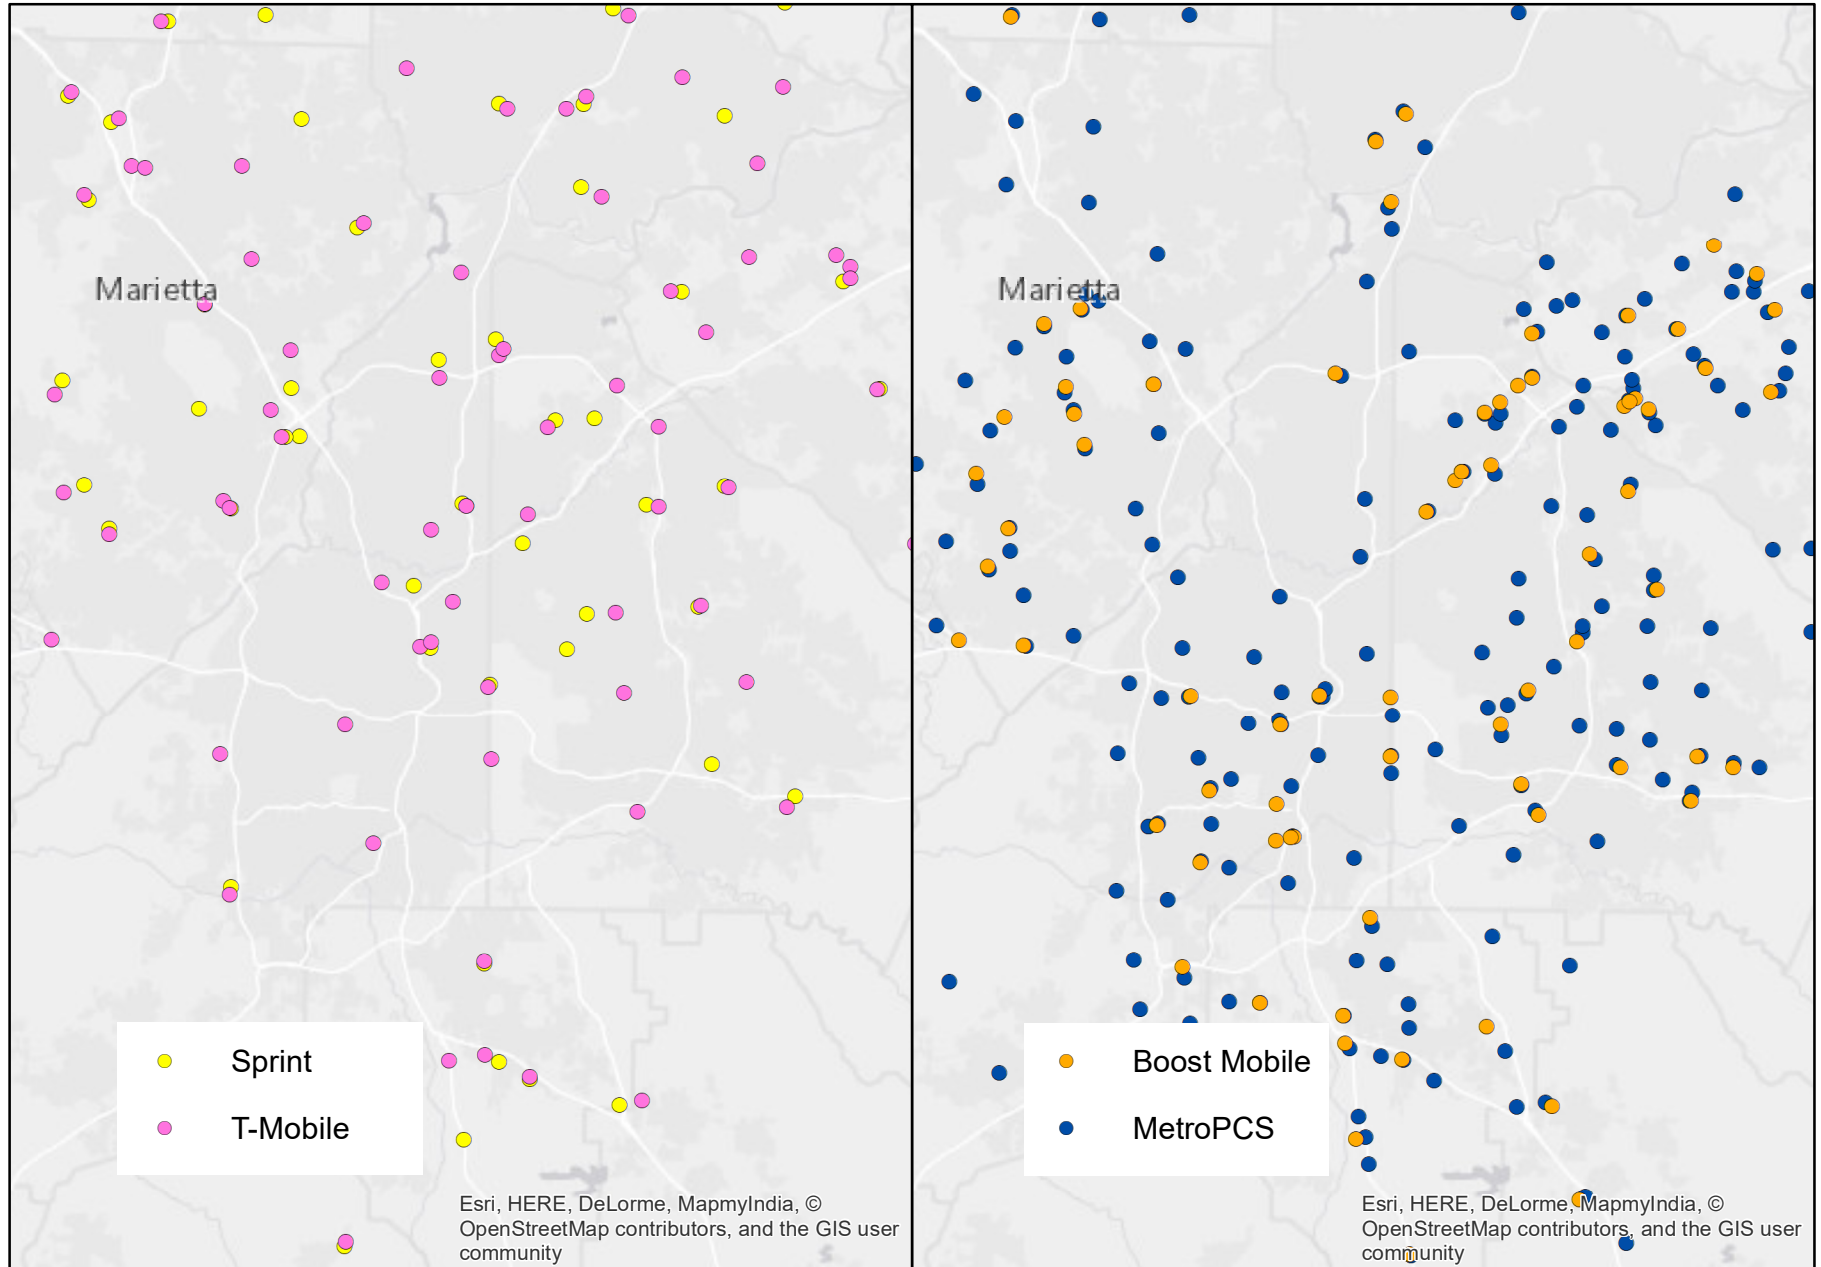

Appendix A

Distribution of Sprint and T-Mobile's postpaid and prepaid stores - Atlanta, GA

Source: Data retrieved from each company's websites in April and May 2018.

Distribution of Sprint and T-Mobile's postpaid and prepaid stores - Colorado Springs

Source: Data retrieved from each company's websites in April and May 2018.

Distribution of Sprint and T-Mobile's postpaid and prepaid stores - Denver, CO

Source: Data retrieved from each company's websites in April and May 2018.

Distribution of Sprint and T-Mobile's postpaid and prepaid stores - Milwaukee, WI

Source: Data retrieved from each company's websites in April and May 2018.

Distribution of Sprint and T-Mobile's postpaid and prepaid stores – Montgomery County, MD

Source: Data retrieved from each company's websites in April and May 2018.

Distribution of Sprint and T-Mobile's postpaid and prepaid stores - New York City

Source: Data retrieved from each company's websites in April and May 2018.