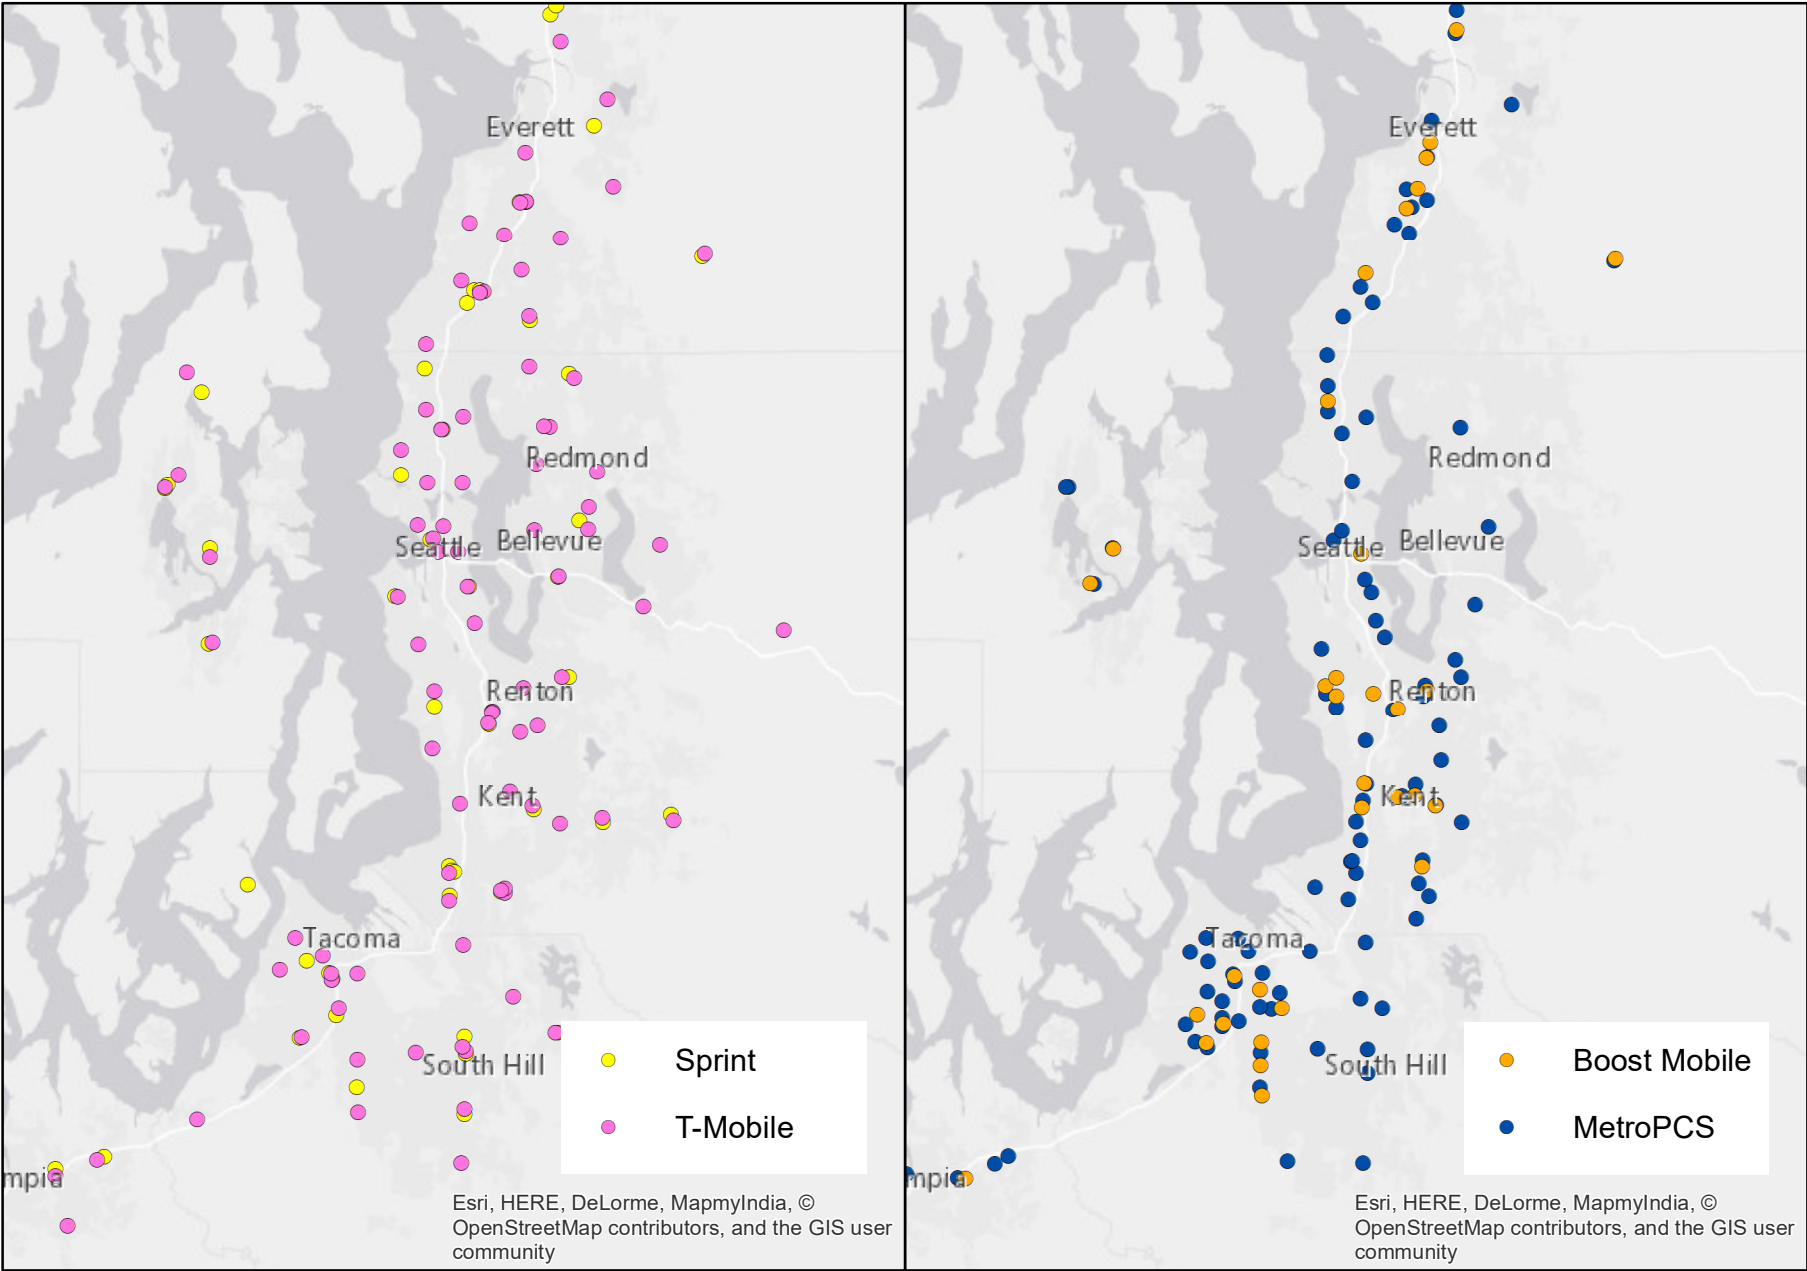

Distribution of Sprint and T-Mobile's postpaid and prepaid stores - Seattle, WA

Source: Data retrieved from each company's websites in April and May 2018.