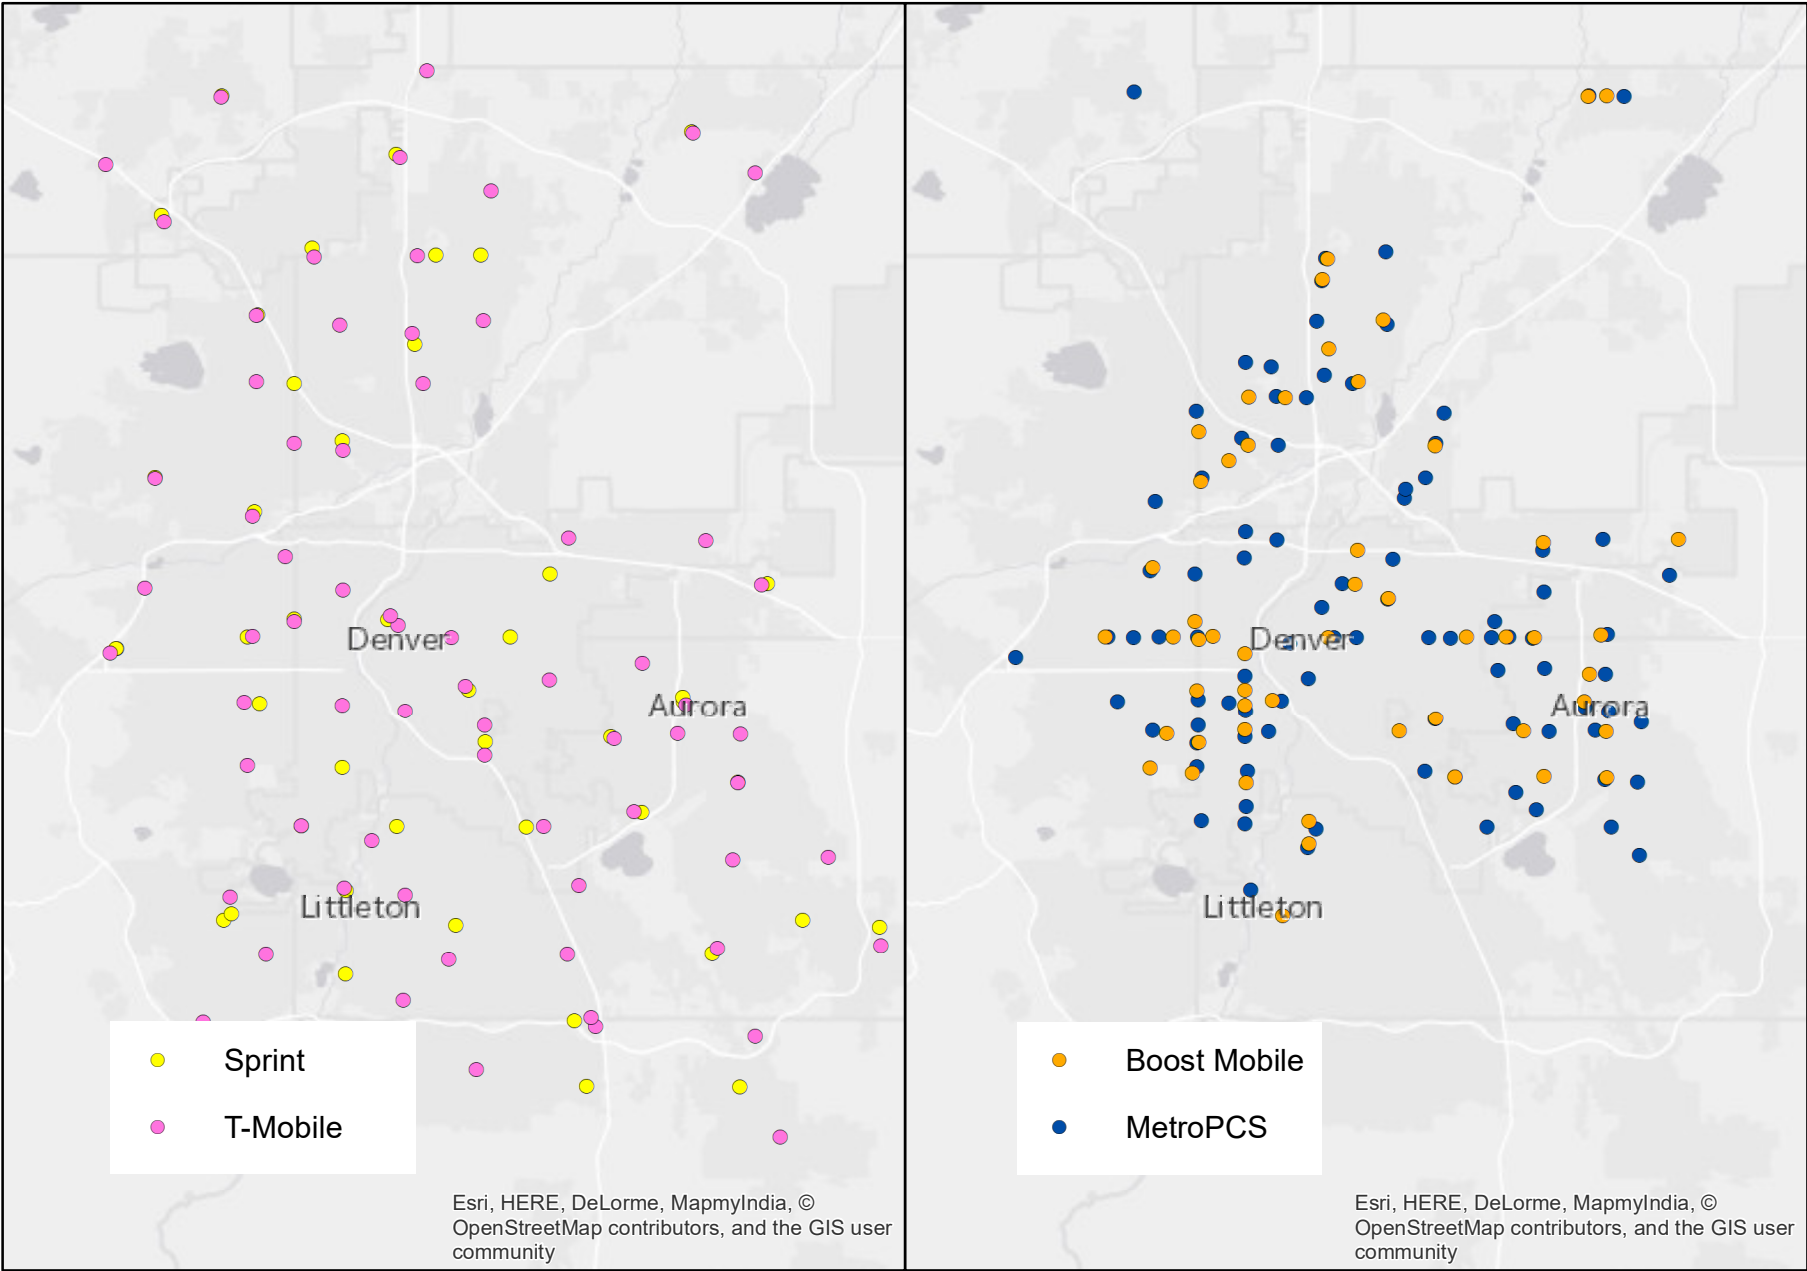

Appendix A

Distribution of Sprint and T-Mobile's postpaid and prepaid stores - Atlanta, GA

Source: Data retrieved from each company's websites in April and May 2018.

Distribution of Sprint and T-Mobile's postpaid and prepaid stores - Colorado Springs

Source: Data retrieved from each company's websites in April and May 2018.

Distribution of Sprint and T-Mobile's postpaid and prepaid stores - Denver, CO

Source: Data retrieved from each company's websites in April and May 2018.

Distribution of Sprint and T-Mobile's postpaid and prepaid stores - Milwaukee, WI

Source: Data retrieved from each company's websites in April and May 2018.

Distribution of Sprint and T-Mobile's postpaid and prepaid stores – Montgomery County, MD

Source: Data retrieved from each company's websites in April and May 2018.

Distribution of Sprint and T-Mobile's postpaid and prepaid stores - New York City

Source: Data retrieved from each company's websites in April and May 2018.