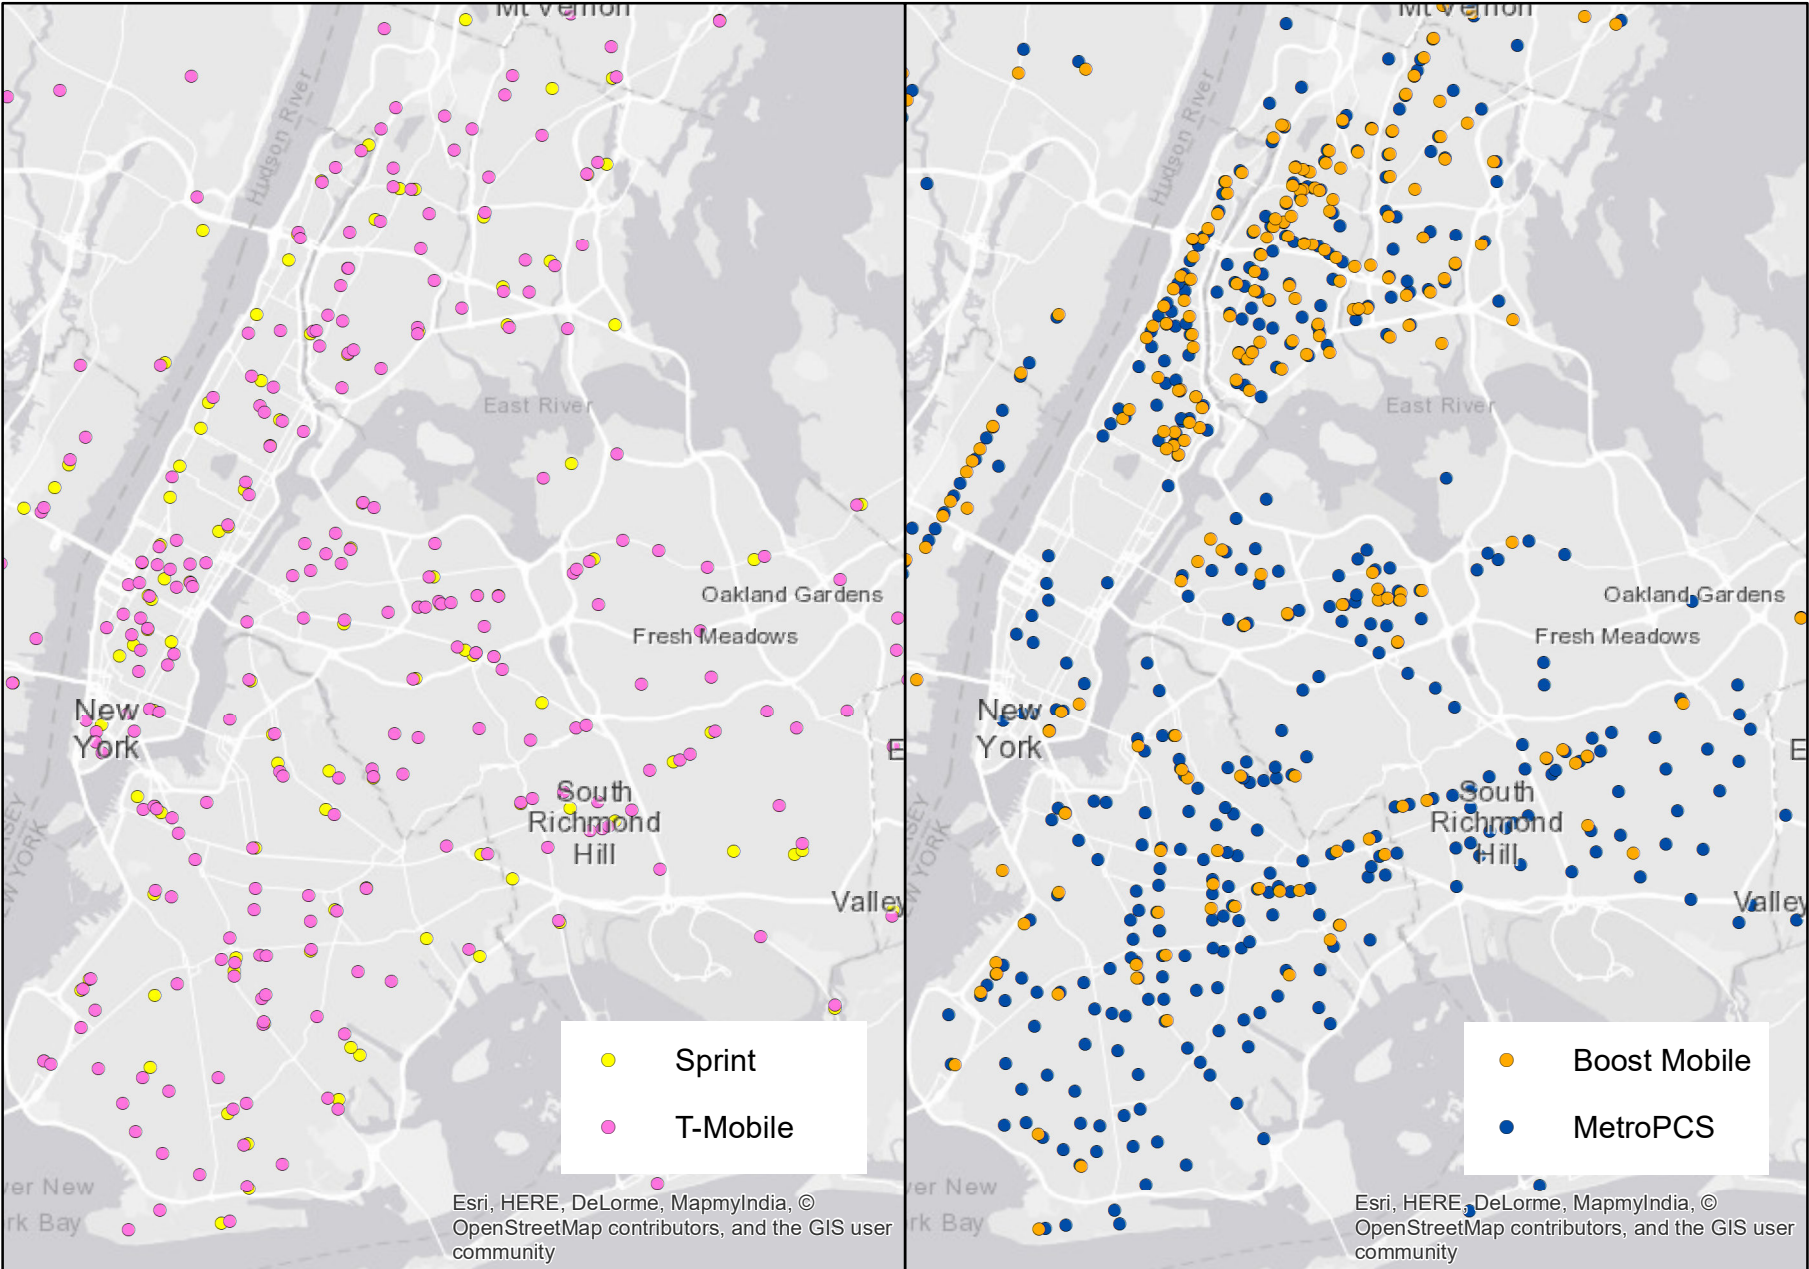

Appendix A

Distribution of Sprint and T-Mobile's postpaid and prepaid stores - Atlanta, GA

Source: Data retrieved from each company's websites in April and May 2018.

Distribution of Sprint and T-Mobile's postpaid and prepaid stores - Colorado Springs

Source: Data retrieved from each company's websites in April and May 2018.

Distribution of Sprint and T-Mobile's postpaid and prepaid stores - Denver, CO

Source: Data retrieved from each company's websites in April and May 2018.

Distribution of Sprint and T-Mobile's postpaid and prepaid stores - Milwaukee, WI

Source: Data retrieved from each company's websites in April and May 2018.

Distribution of Sprint and T-Mobile's postpaid and prepaid stores – Montgomery County, MD

Source: Data retrieved from each company's websites in April and May 2018.

Distribution of Sprint and T-Mobile's postpaid and prepaid stores - New York City

Source: Data retrieved from each company's websites in April and May 2018.