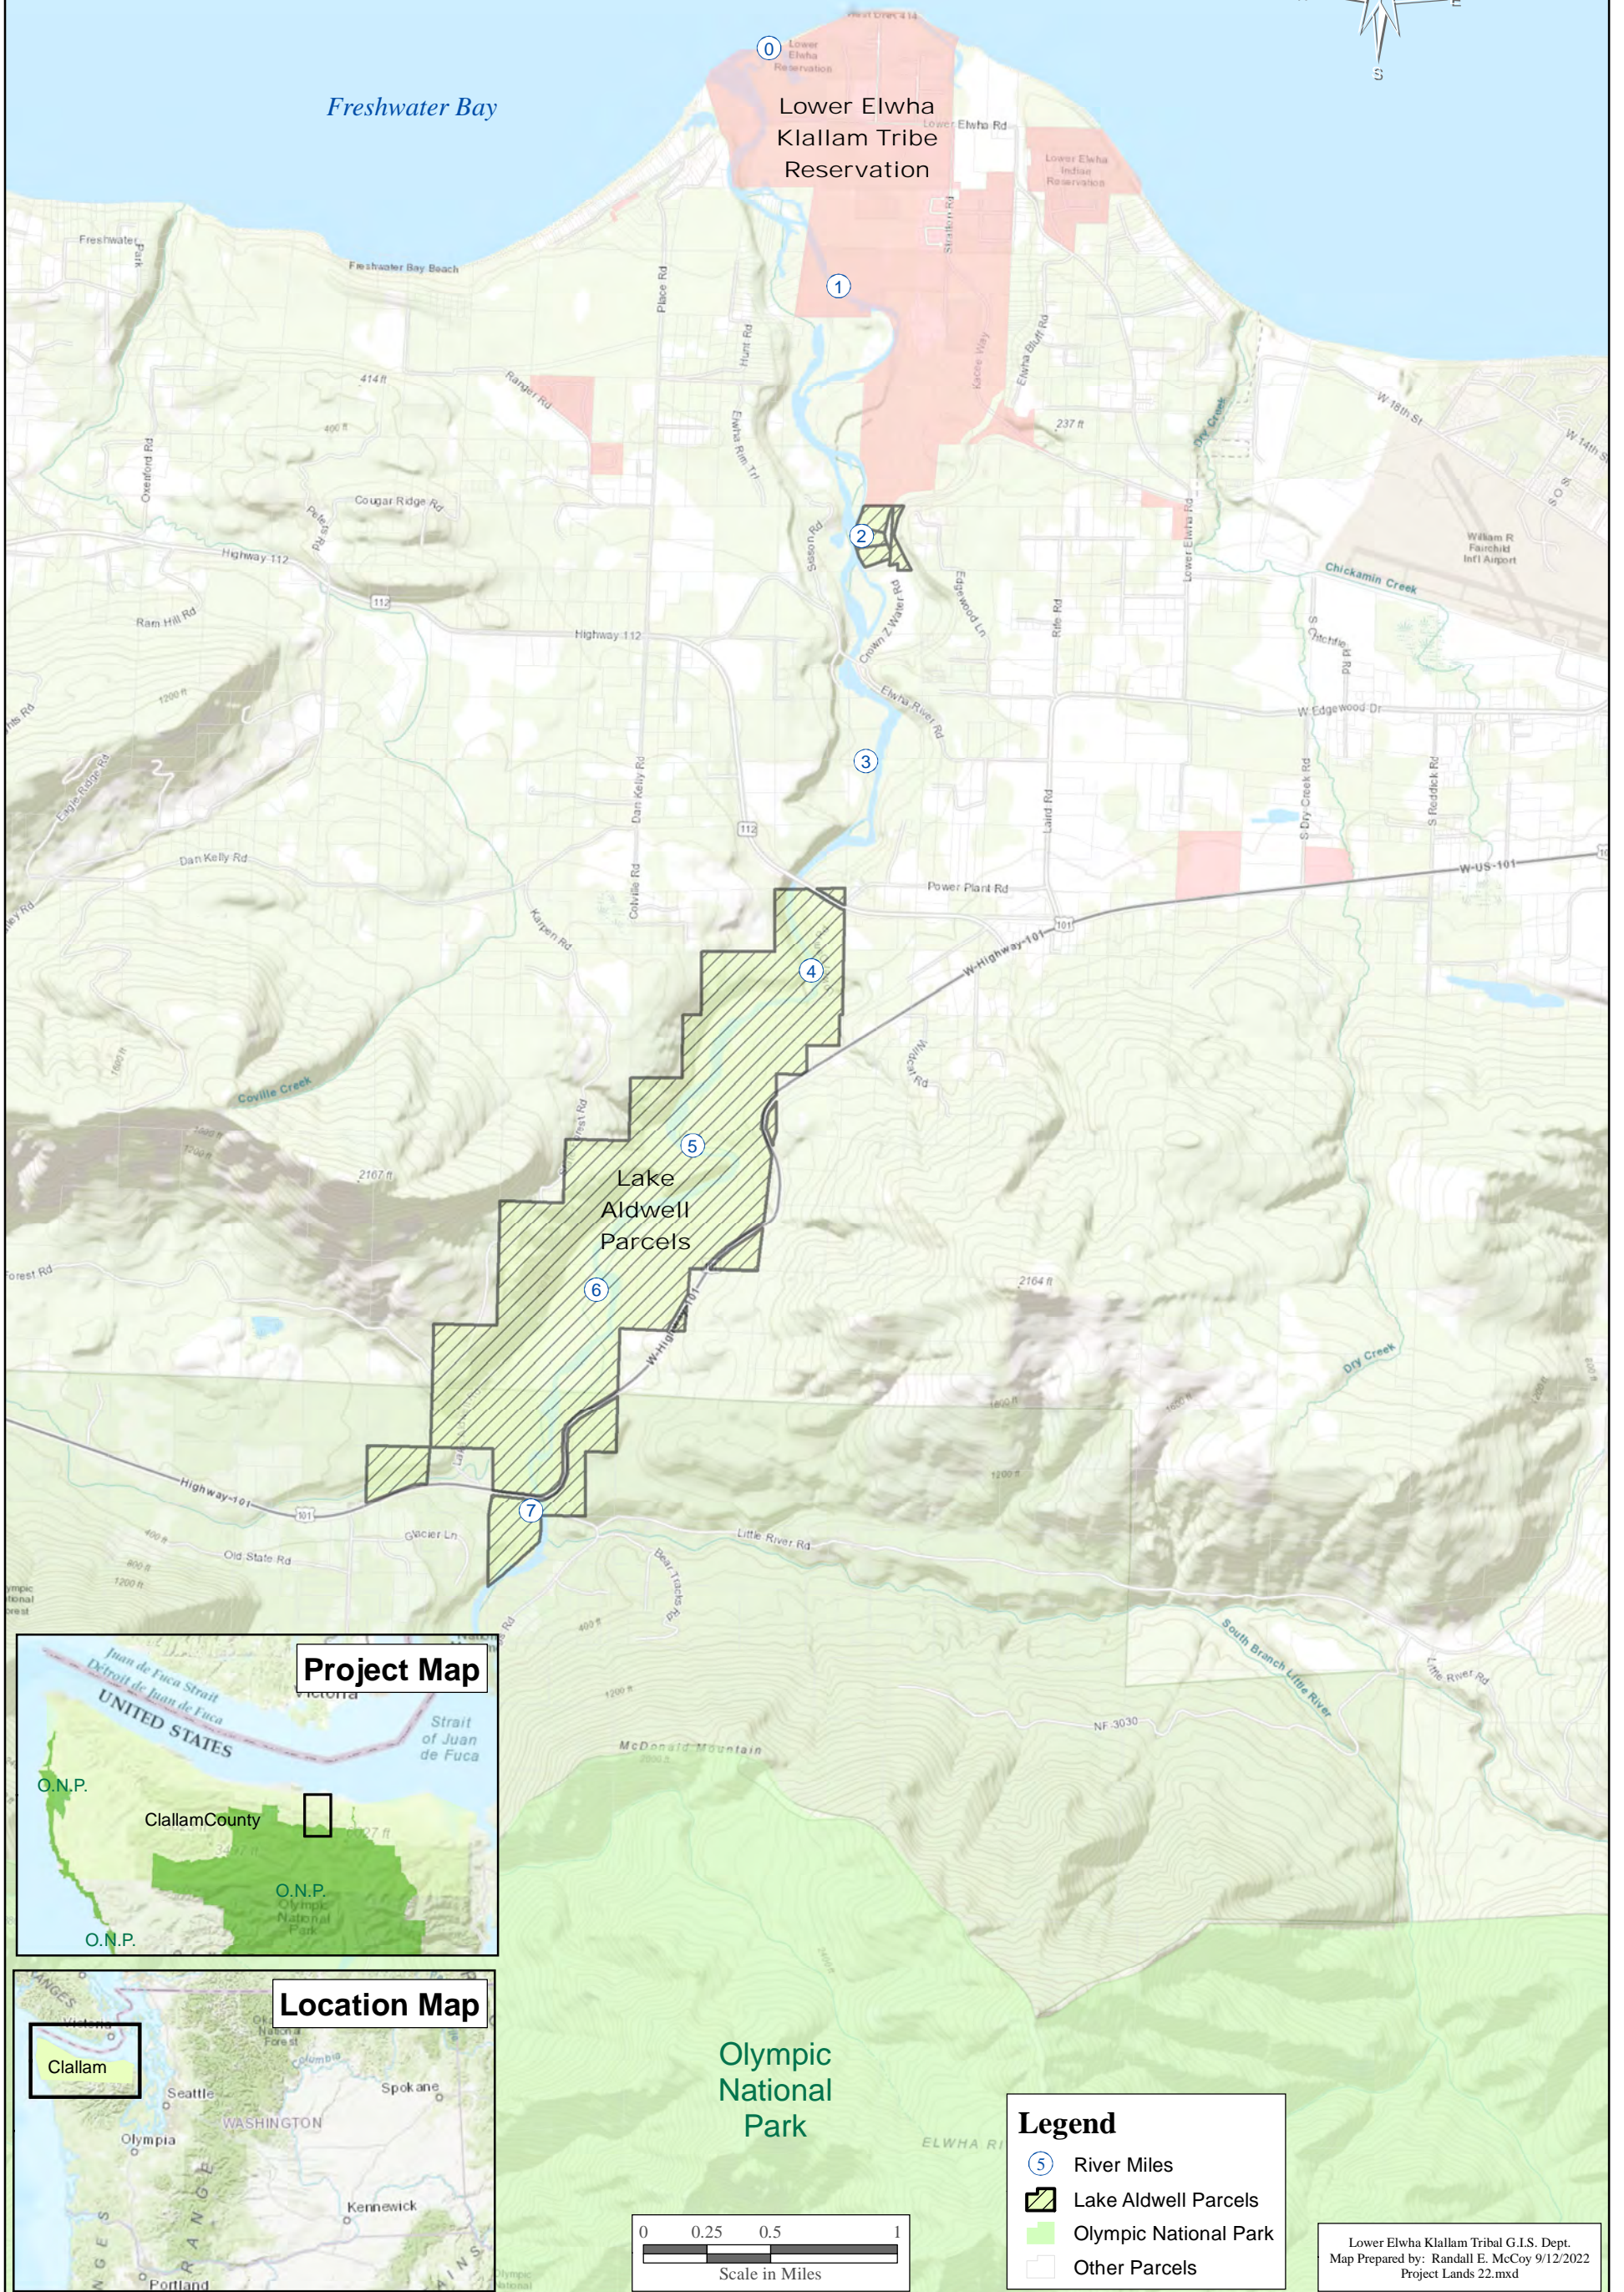

Elwha River - Lake Aldwell Parcels

Salish Sea
(Strait of Juan de Fuca)

Olympic National Park

Legend

- ⑤ River Miles
- ▨ Lake Aldwell Parcels
- Olympic National Park
- Other Parcels

Lower Elwha Klallam Tribal G.I.S. Dept.
Map Prepared by: Randall E. McCoy 9/12/2022
Project Lands 22.mxd