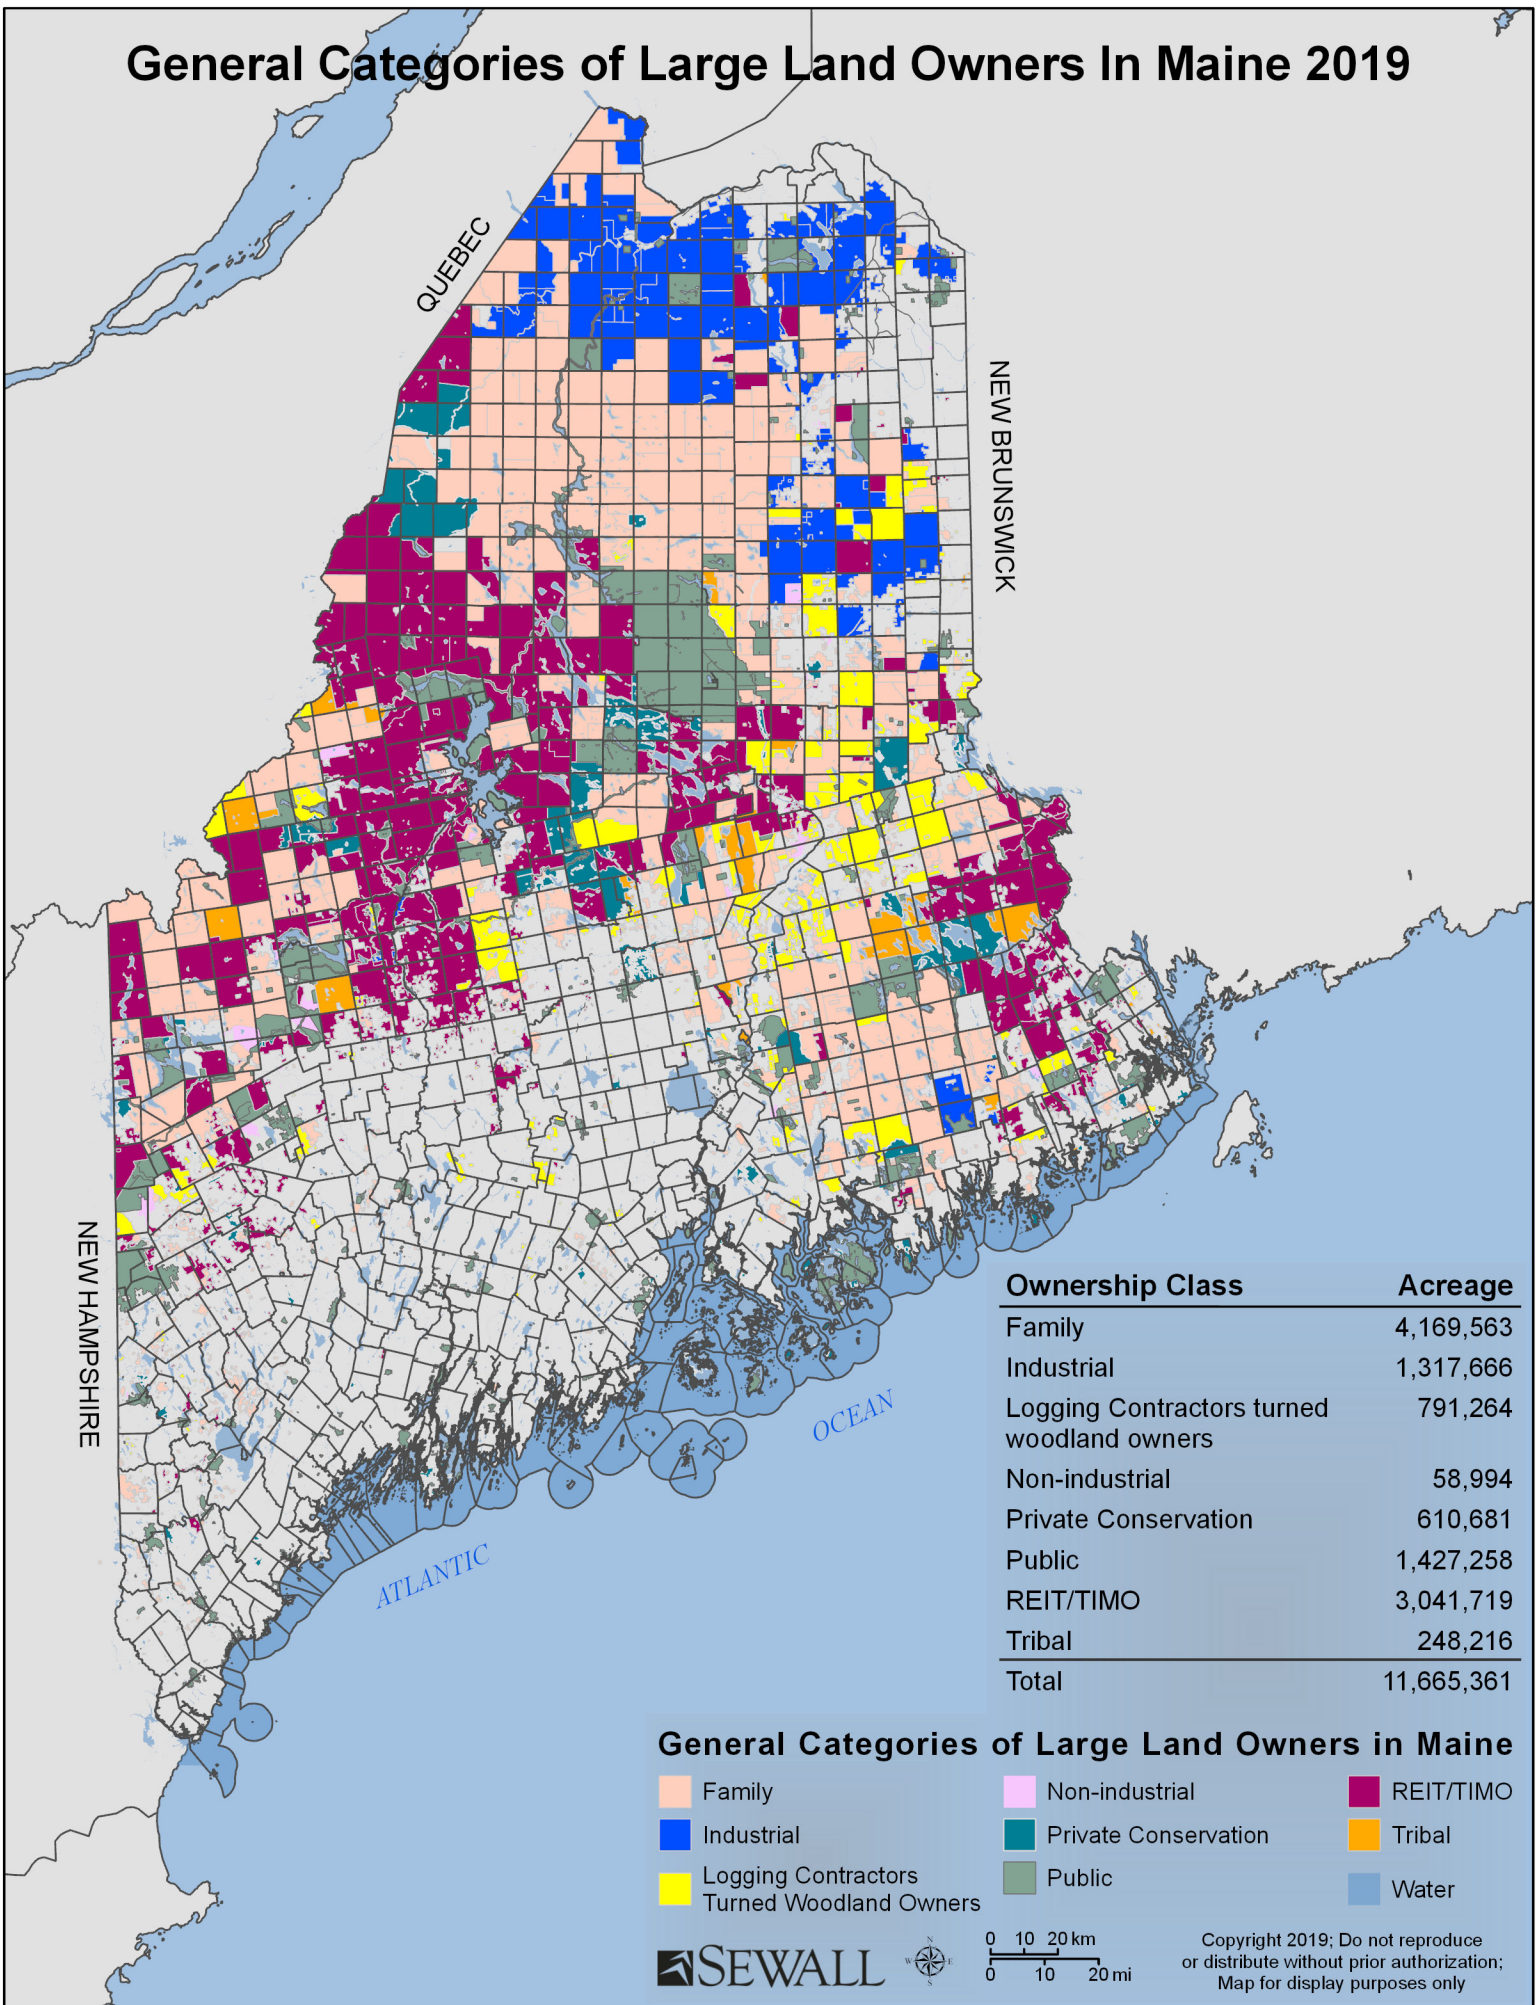

General Categories of Large Land Owners In Maine 2019

Ownership Class	Acreage
Family	4,169,563
Industrial	1,317,666
Logging Contractors turned woodland owners	791,264
Non-industrial	58,994
Private Conservation	610,681
Public	1,427,258
REIT/TIMO	3,041,719
Tribal	248,216
Total	11,665,361

General Categories of Large Land Owners in Maine

- Family
- Non-industrial
- REIT/TIMO
- Industrial
- Private Conservation
- Tribal
- Logging Contractors Turned Woodland Owners
- Public
- Water