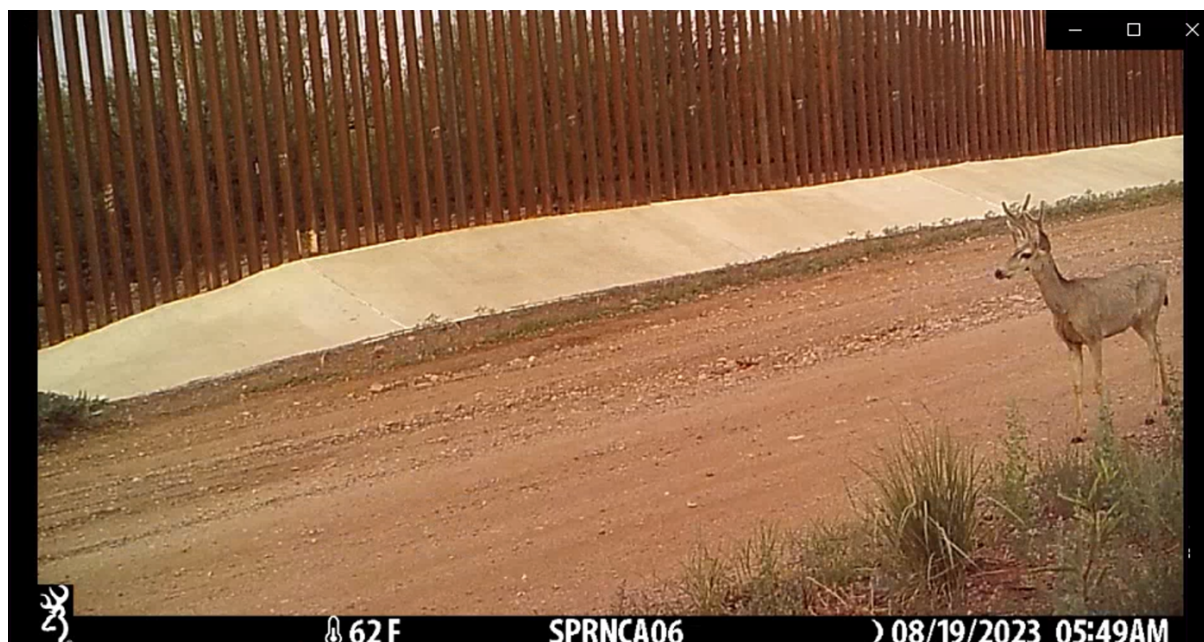

No Trash Detected on Four Federal Land Units along U.S.-Mexico Border in Arizona

October 12, 2023

Sky Island Alliance operates a transect of motion and heat-activated wildlife cameras along the U.S.-Mexico border on federal lands of southeast Arizona. Cameras facing the international boundary on Coronado National Forest, Coronado National Memorial, San Pedro Riparian National Conservation Area, and San Bernardino National Refuge Area detected no instances of trash between June 6 and September 19, 2023:

Example photos

International border road at San Pedro Riparian National Conservation Area:

International border road at San Bernardino National Wildlife Refuge: