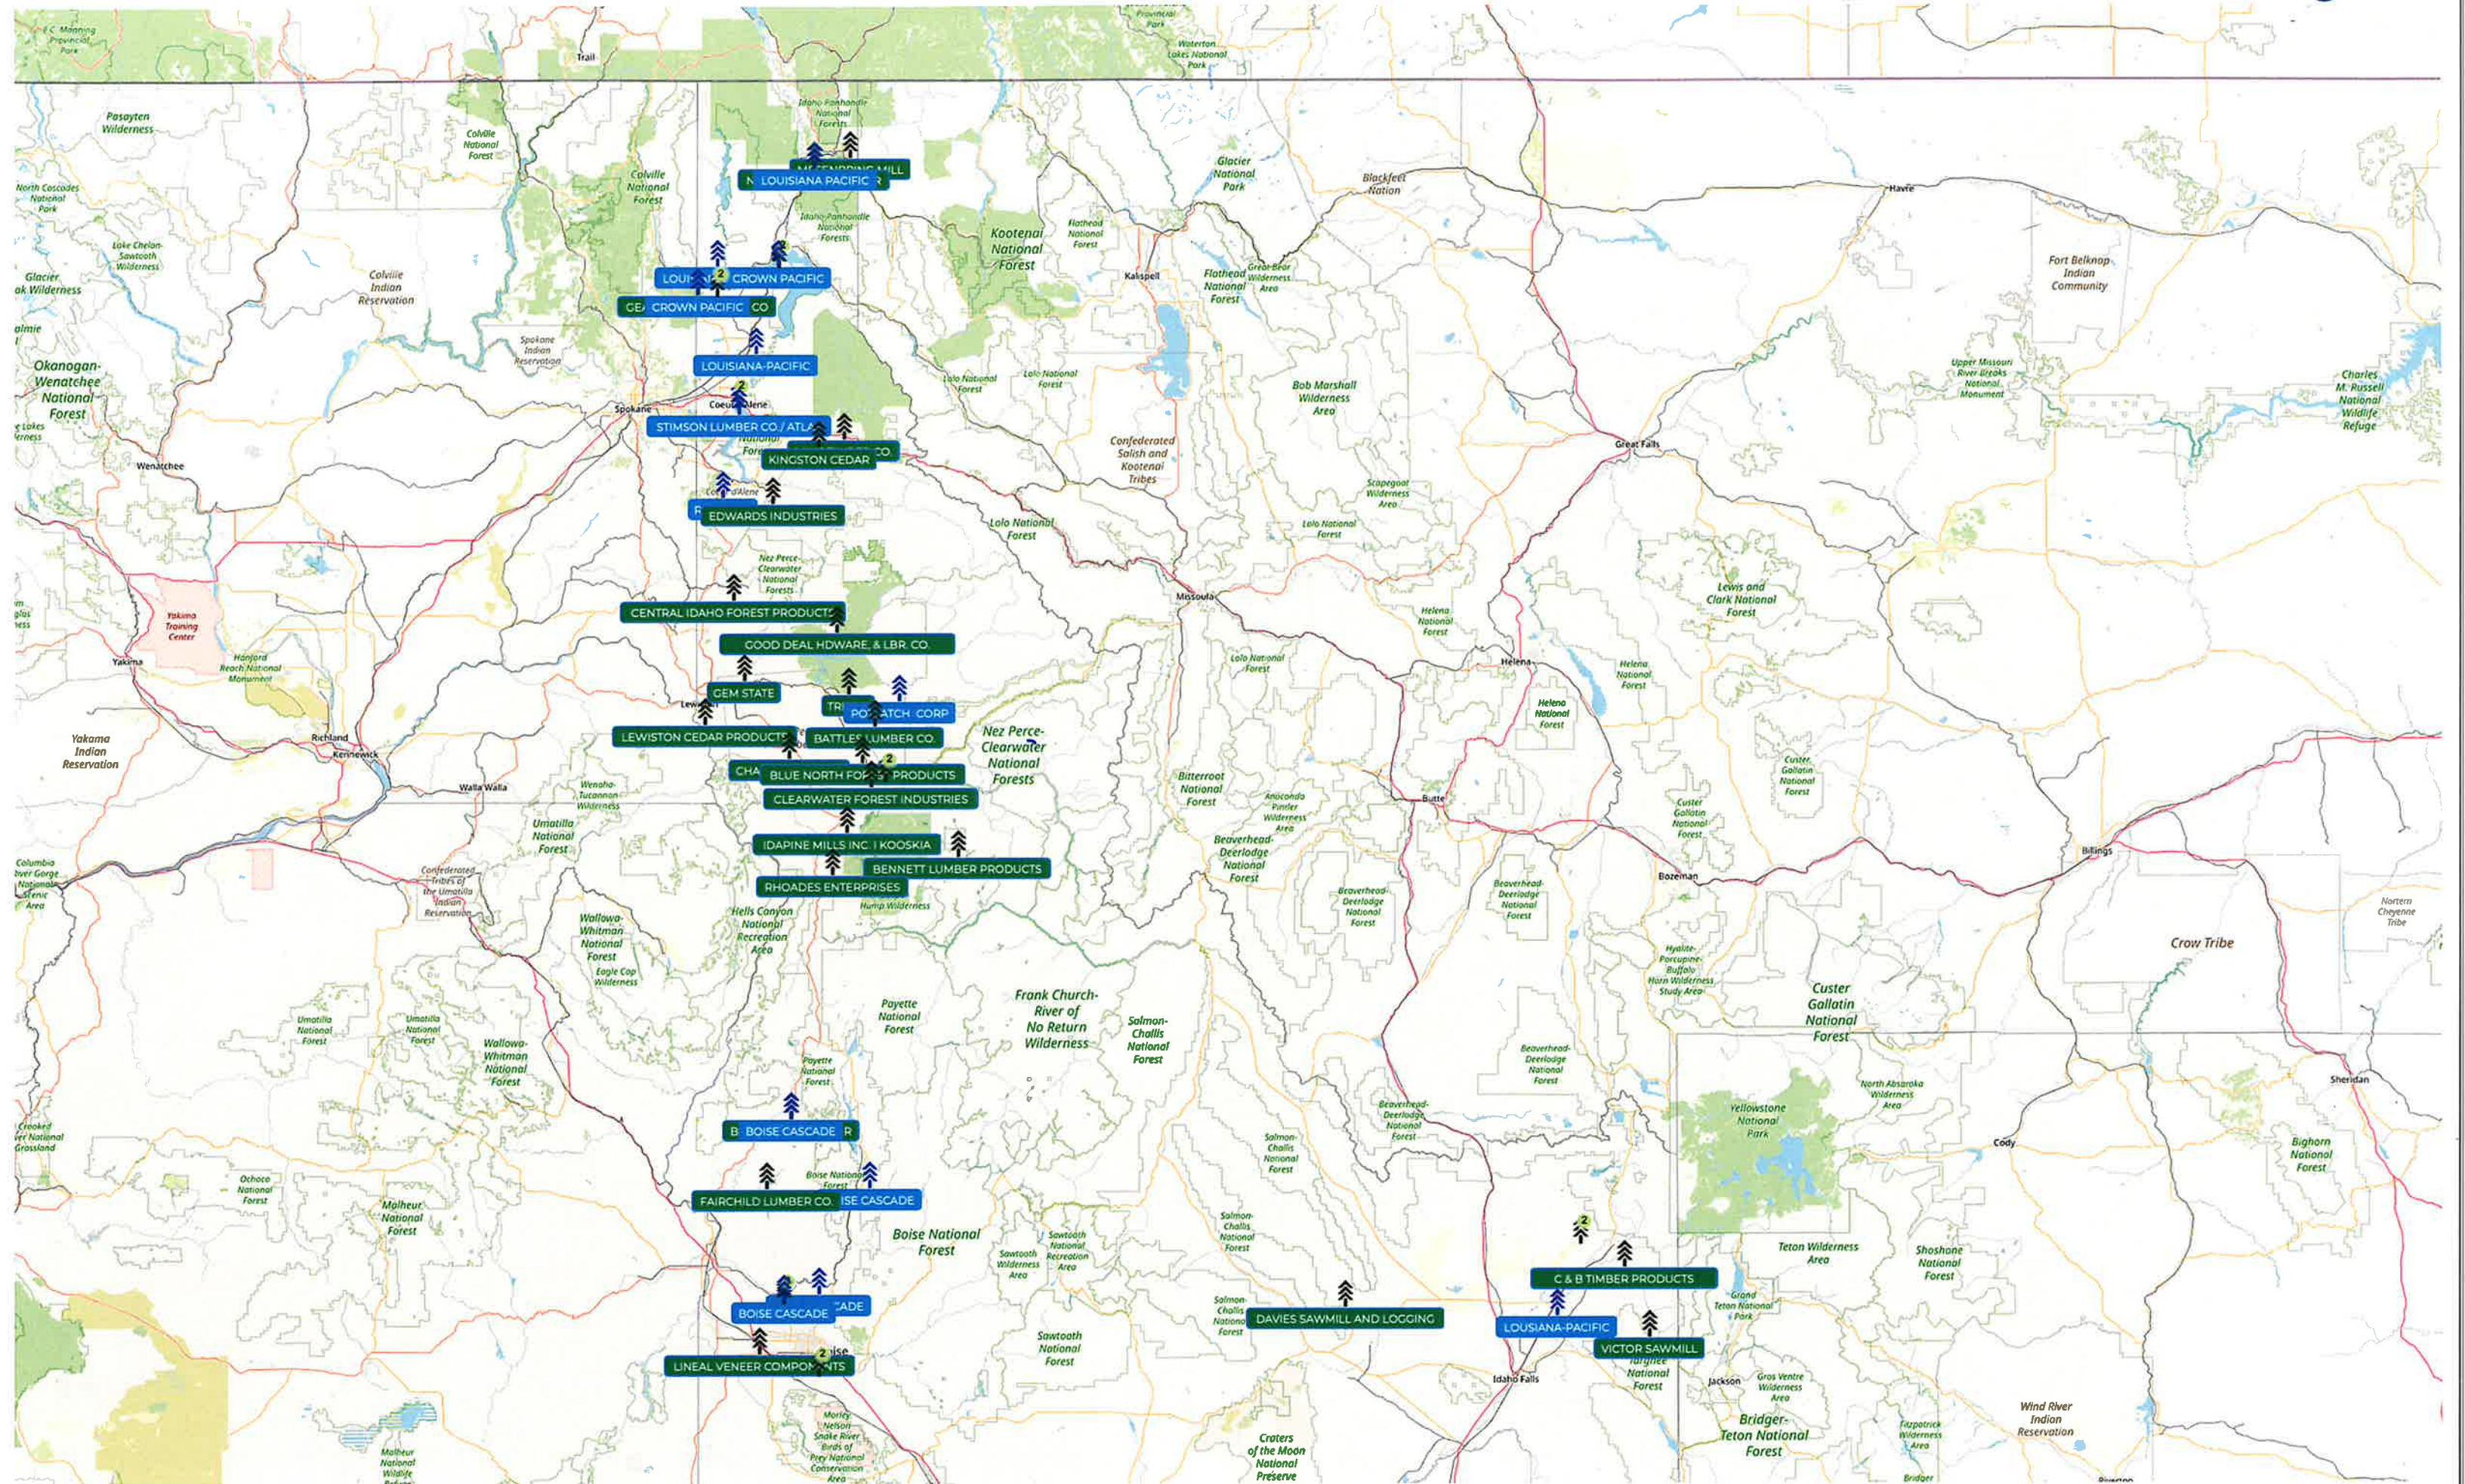

Idaho Mill Closures 1990 - 2025

Small Mills

Big Mills

LOUISIANA PACIFIC

LOUISIANA PACIFIC
CROWN PACIFIC

LOUISIANA PACIFIC

STIMSON LUMBER CO. / ATLANTA

KINGSTON CEDAR CO.

LINEAL VENEER COMPONENTS

C & B TIMBER PRODUCTS

LOUISIANA PACIFIC

VICTOR SAWMILL

DAVIES SAWMILL AND LOGGING

Idaho Mill Closures

1990 - 2025

Small Mills 

Big Mills 

CHRISTENSON MILL	1990	3
DAVIES SAWMILL AND LOGGING	1990	6
W.I. FOREST PRODUCTS, L.P.	1990	129
EDWARDS INDUSTRIES	1991	100
GOOD DEAL HDWARE, & LBR. CO.	1991	7
BALDERSON LUMBER	1992	3
ELDRIDGE WOOD PRODUCTS	1992	9
FAIRCHILD LUMBER CO.	1992	12
IDAHO FOREST INDUSTRIES	1992	80
SYRINGA LAND & TIMBER	1992	5
NORTH BENCH LUMBER	1993	8
RHOADES ENTERPRISES	1993	10
IDAPINE MILLS INC. / KOOSKIA	1994	150
MINE TIMBER CO.	1994	30
C & B TIMBER PRODUCTS	1997	10
CHANNEL LUMBER	1997	30
GEAUDREAU LUMBER CO	1997	6
PRODUCERS LUMBER CO	1997	40
VICTOR SAWMILL	1997	3
GEM STATE	1998	40
GROMAN CORP	1999	60
CENTRAL IDAHO FOREST PRODUCTS	2001	35
BENNETT LUMBER PRODUCTS	2006	85
CLEARWATER FOREST IND./ KOOSKIA	2006	96
J.D. LUMBER, INC.	2008	160
EMERALD FOREST PRODUCTS	2009	47
LINEAL VENEER COMPONENTS	2009	40
MESENBRING MILL	2009	3
BATTLES LUMBER CO.	2010	3
MALLOY VENEER CO.	2010	35
IDAHO VENEER CO. / CEDAR PINE	2011	40
VINCENT LUMBER CO.	2011	50
Blue North Forest Products	2016	65
Ceda-Pine		
Clearwater Forest Industries		
Gem Forest Products		
JD Lumber Inc		
Kingston Cedar		
Lewiston Cedar Products		
TRIPRO	2016	40

LOUISIANA-PACIFIC	1994	60
BOISE CASCADE	1995	75
LOUISIANA-PACIFIC	1995	115
LOUISIANA-PACIFIC	1995	65
CROWN PACIFIC	1996	130
LOUISIANA-PACIFIC	1997	80
BOISE CASCADE	1998	75
CROWN PACIFIC	1998	80
RAYONIER	1998	125
POTLATCH CORP	2000	215
BOISE CASCADE	2001	80
BOISE CASCADE	2001	200
CROWN PACIFIC	2001	
LOUISIANA PACIFIC	2003	110
STIMSON LUMBER CO./ ATLAS	2005	175
STIMSON LUMBER CO.	2008	180