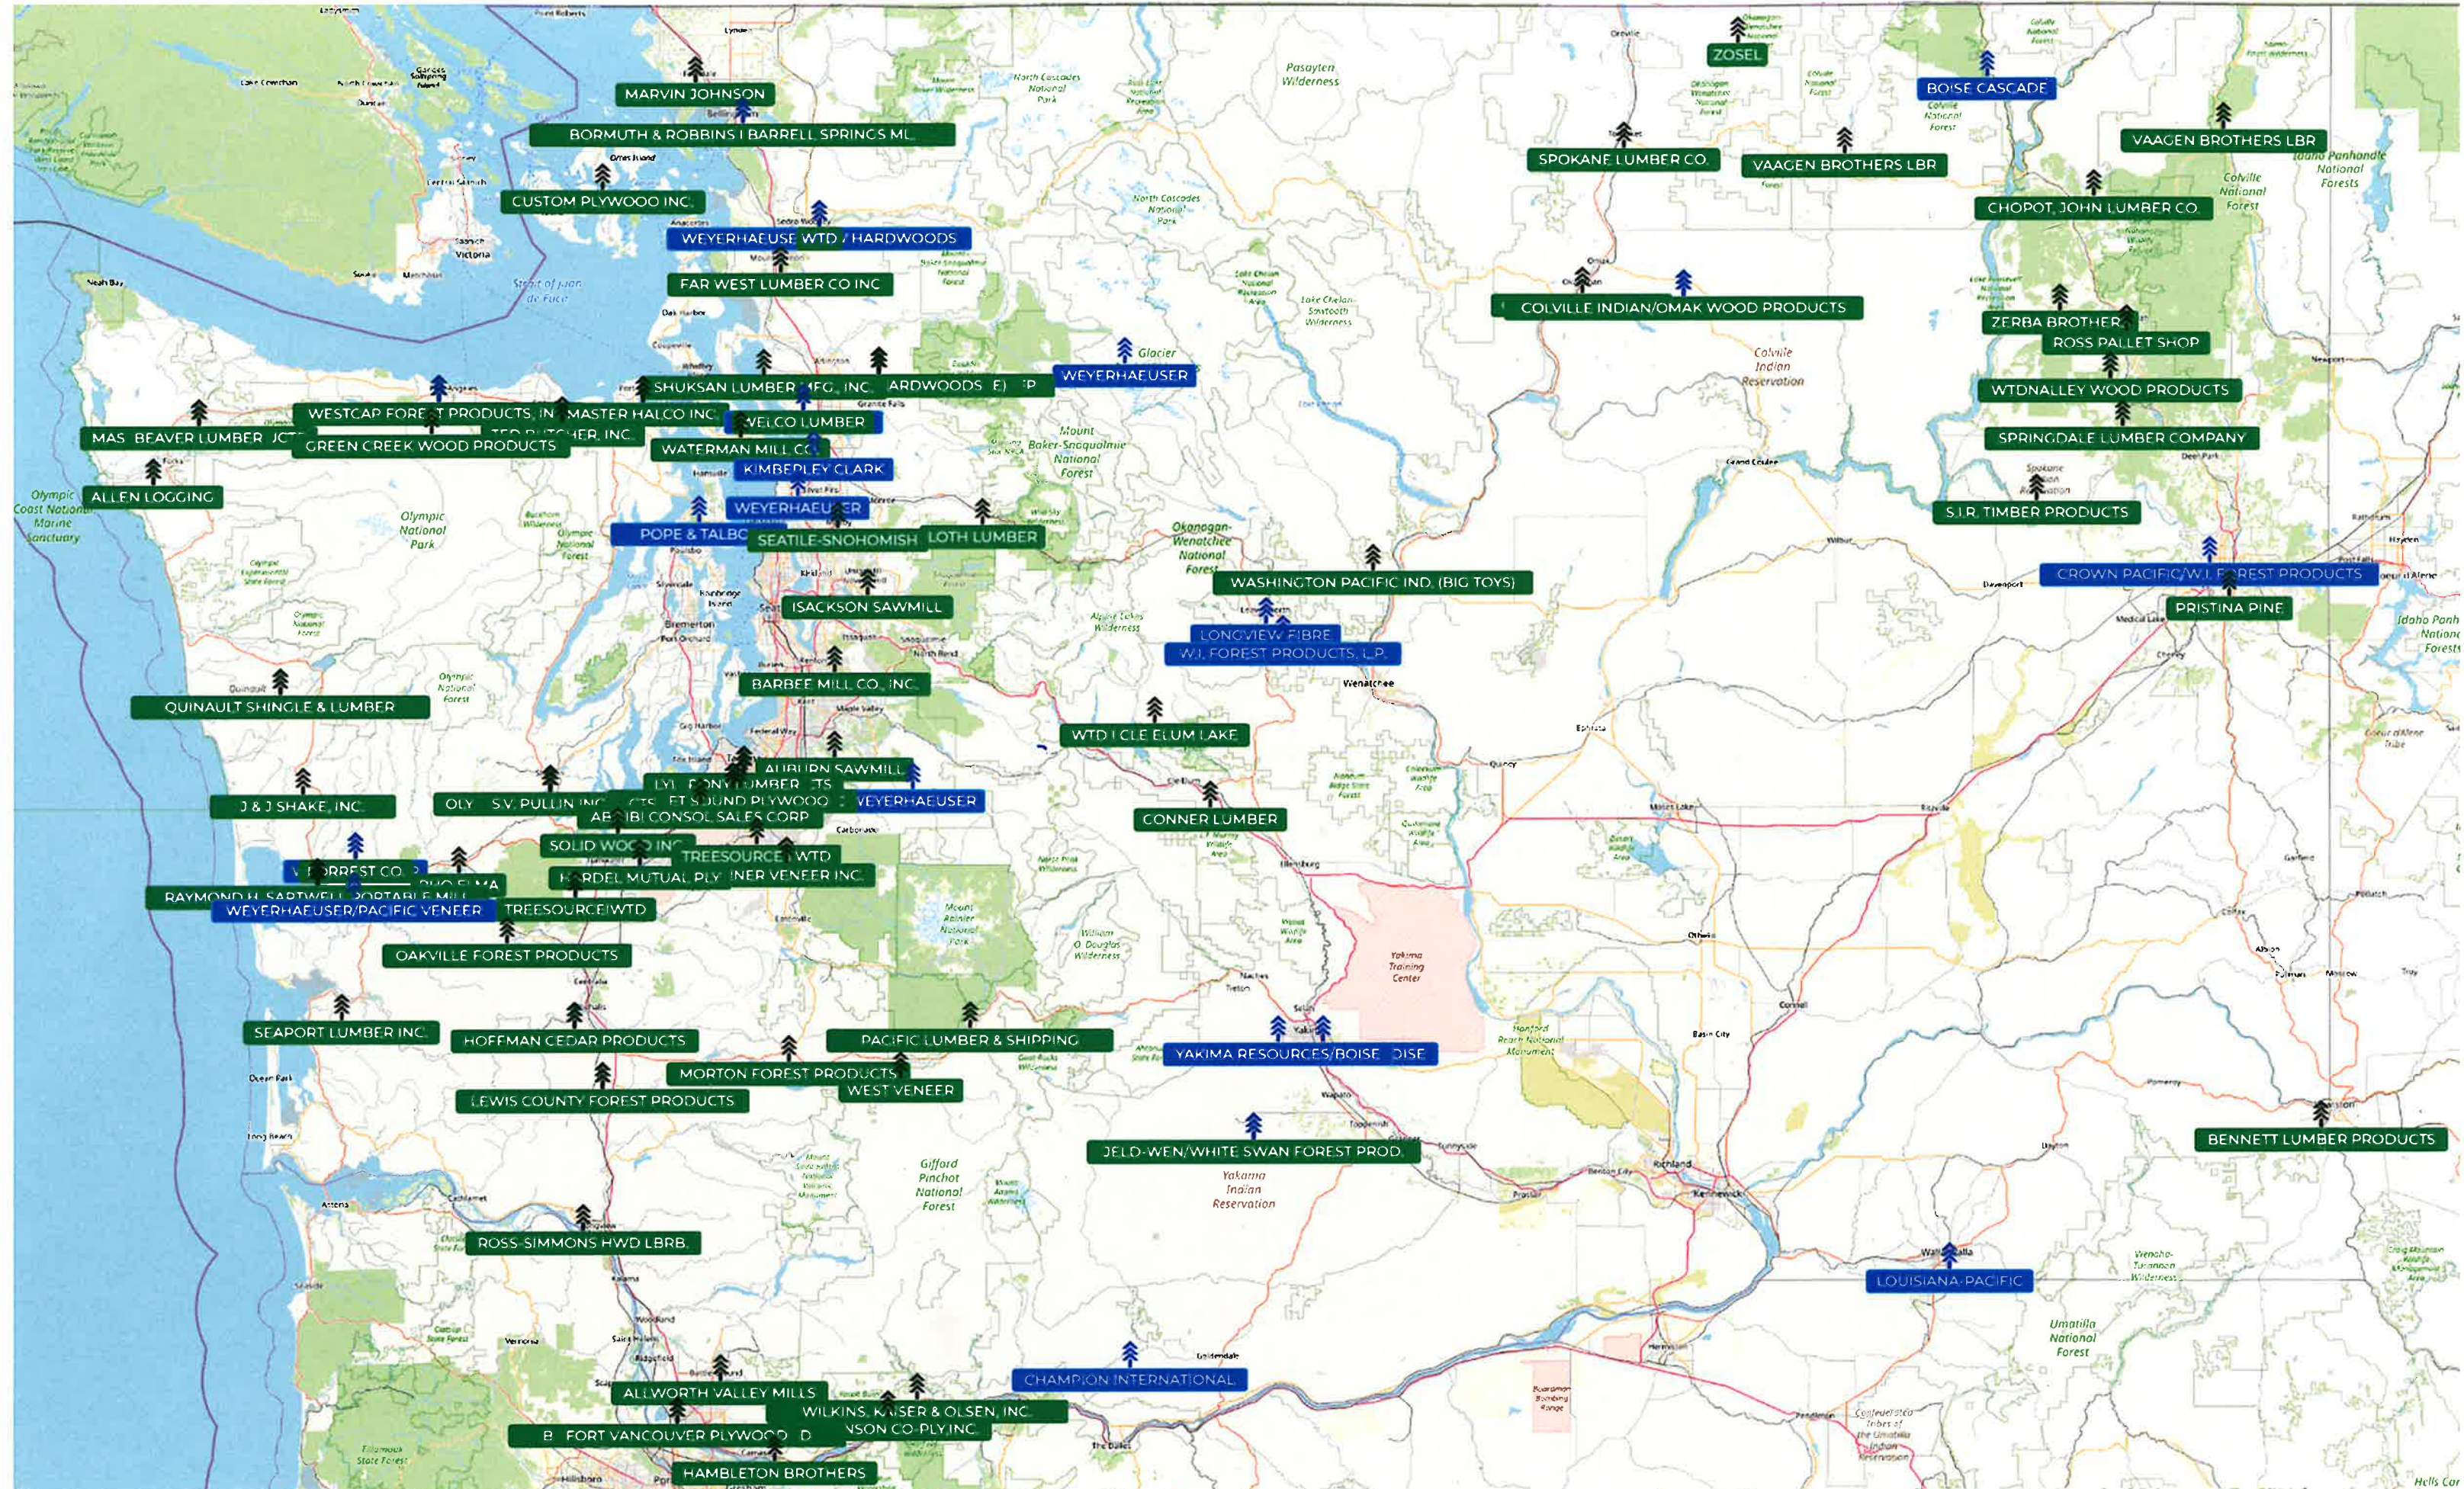

Washington State Mill Closures 1990 - 2025

Small Mills

Big Mills

MARVIN JOHNSON

BORMUTH & ROBBINS | BARRELL SPRINGS ML

CUSTOM PLYWOOD INC.

WEYERHAEUSE WTD / HARDWOODS

FAR WEST LUMBER CO INC

WEYERHAEUSER

WESTCAP FORE T PRODUCTS, INC

MASTER HALCO INC

VELCO LUMBER

MAS BEAVER LUMBER CO

ALLEN LOGGING

GREEN CREEK WOOD PRODUCTS

WATERMAN MILL CO

KIMBLEY CLARK

WEYERHAEUSER

POPE & TALBO

SEATTLE-SNOHOMISH

LOTH LUMBER

ISACKSON SAWMILL

WASHINGTON PACIFIC IND. (BIG TOYS)

LONGVIEW FIBRE

Small Mills

Big Mills

AGNEW LUMBER CO.	1990	70
BERGERON LUMBER & HARDWOOD	1990	3
BRAZIER FOREST IND., INC./ARLINGTON FP	1990	43
CHARLES E. DAGNON	1990	2
HUSBY FARM & MILL	1990	5
MASON LUMBER PRODUCTS	1990	20
QUINULT SHINGLE & LUMBER	1990	15
W.I. FOREST PRODUCTS, L.P.	1990	130
WATERMAN MILL CO.	1990	15
WTD / CLE ELUM LAKE	1990	25
WTDNALLEY WOOD PRODUCTS	1990	40
AUBURN SAWMILL	1991	5
COREY & SONS	1991	28
DAHLSTROM LUMBER	1991	20
FAR WEST LUMBER CO INC	1991	3
ITT RAYONIER	1991	100
LOTH LUMBER	1991	120
MASTER HALCO INC.	1991	21
MORTON FOREST PRODUCTS	1991	30
PRIME VENEER	1991	30
PUGET SOUND PLYWOOD	1991	150
SHUKSAN LUMBER MFG., INC.	1991	10
SPOKANE LUMBER CO.	1991	170
TED BUTCHER, INC.	1991	5
THOMAS KREGER	1991	2
WESTCAP FOREST PRODUCTS, INC.	1991	32
WILKINS, KAISER & OLSEN, INC.	1991	8
WTD HOQUIAM GRAYS HARBOR	1991	20
BORMUTH & ROBBINS / BARRELL SPRINGS ML.	1992	2
CUSTOM PLYWOOD INC.	1992	100
MARVIN JOHNSON	1992	3
RAYMOND H. SARTWELL PORTABLE MILL	1992	4
STEVENSON CO-PLY, INC.	1992	175
BEAVER LUMBER	1993	6
ROSS PALLET SHOP	1993	3
WEST VENEER	1993	25
ZERBA BROTHERS	1993	5
CAR-WIN	1994	25
J & J SHAKE, INC.	1994	12
RHO ELMA	1994	50
S.I.R. TIMBER PRODUCTS	1994	12
ALLEN LOGGING	1995	5
ANDERSON, MIDDLETON/GRAYS HARBOR	1995	43
CHOPOT, JOHN LUMBER CO.	1995	30