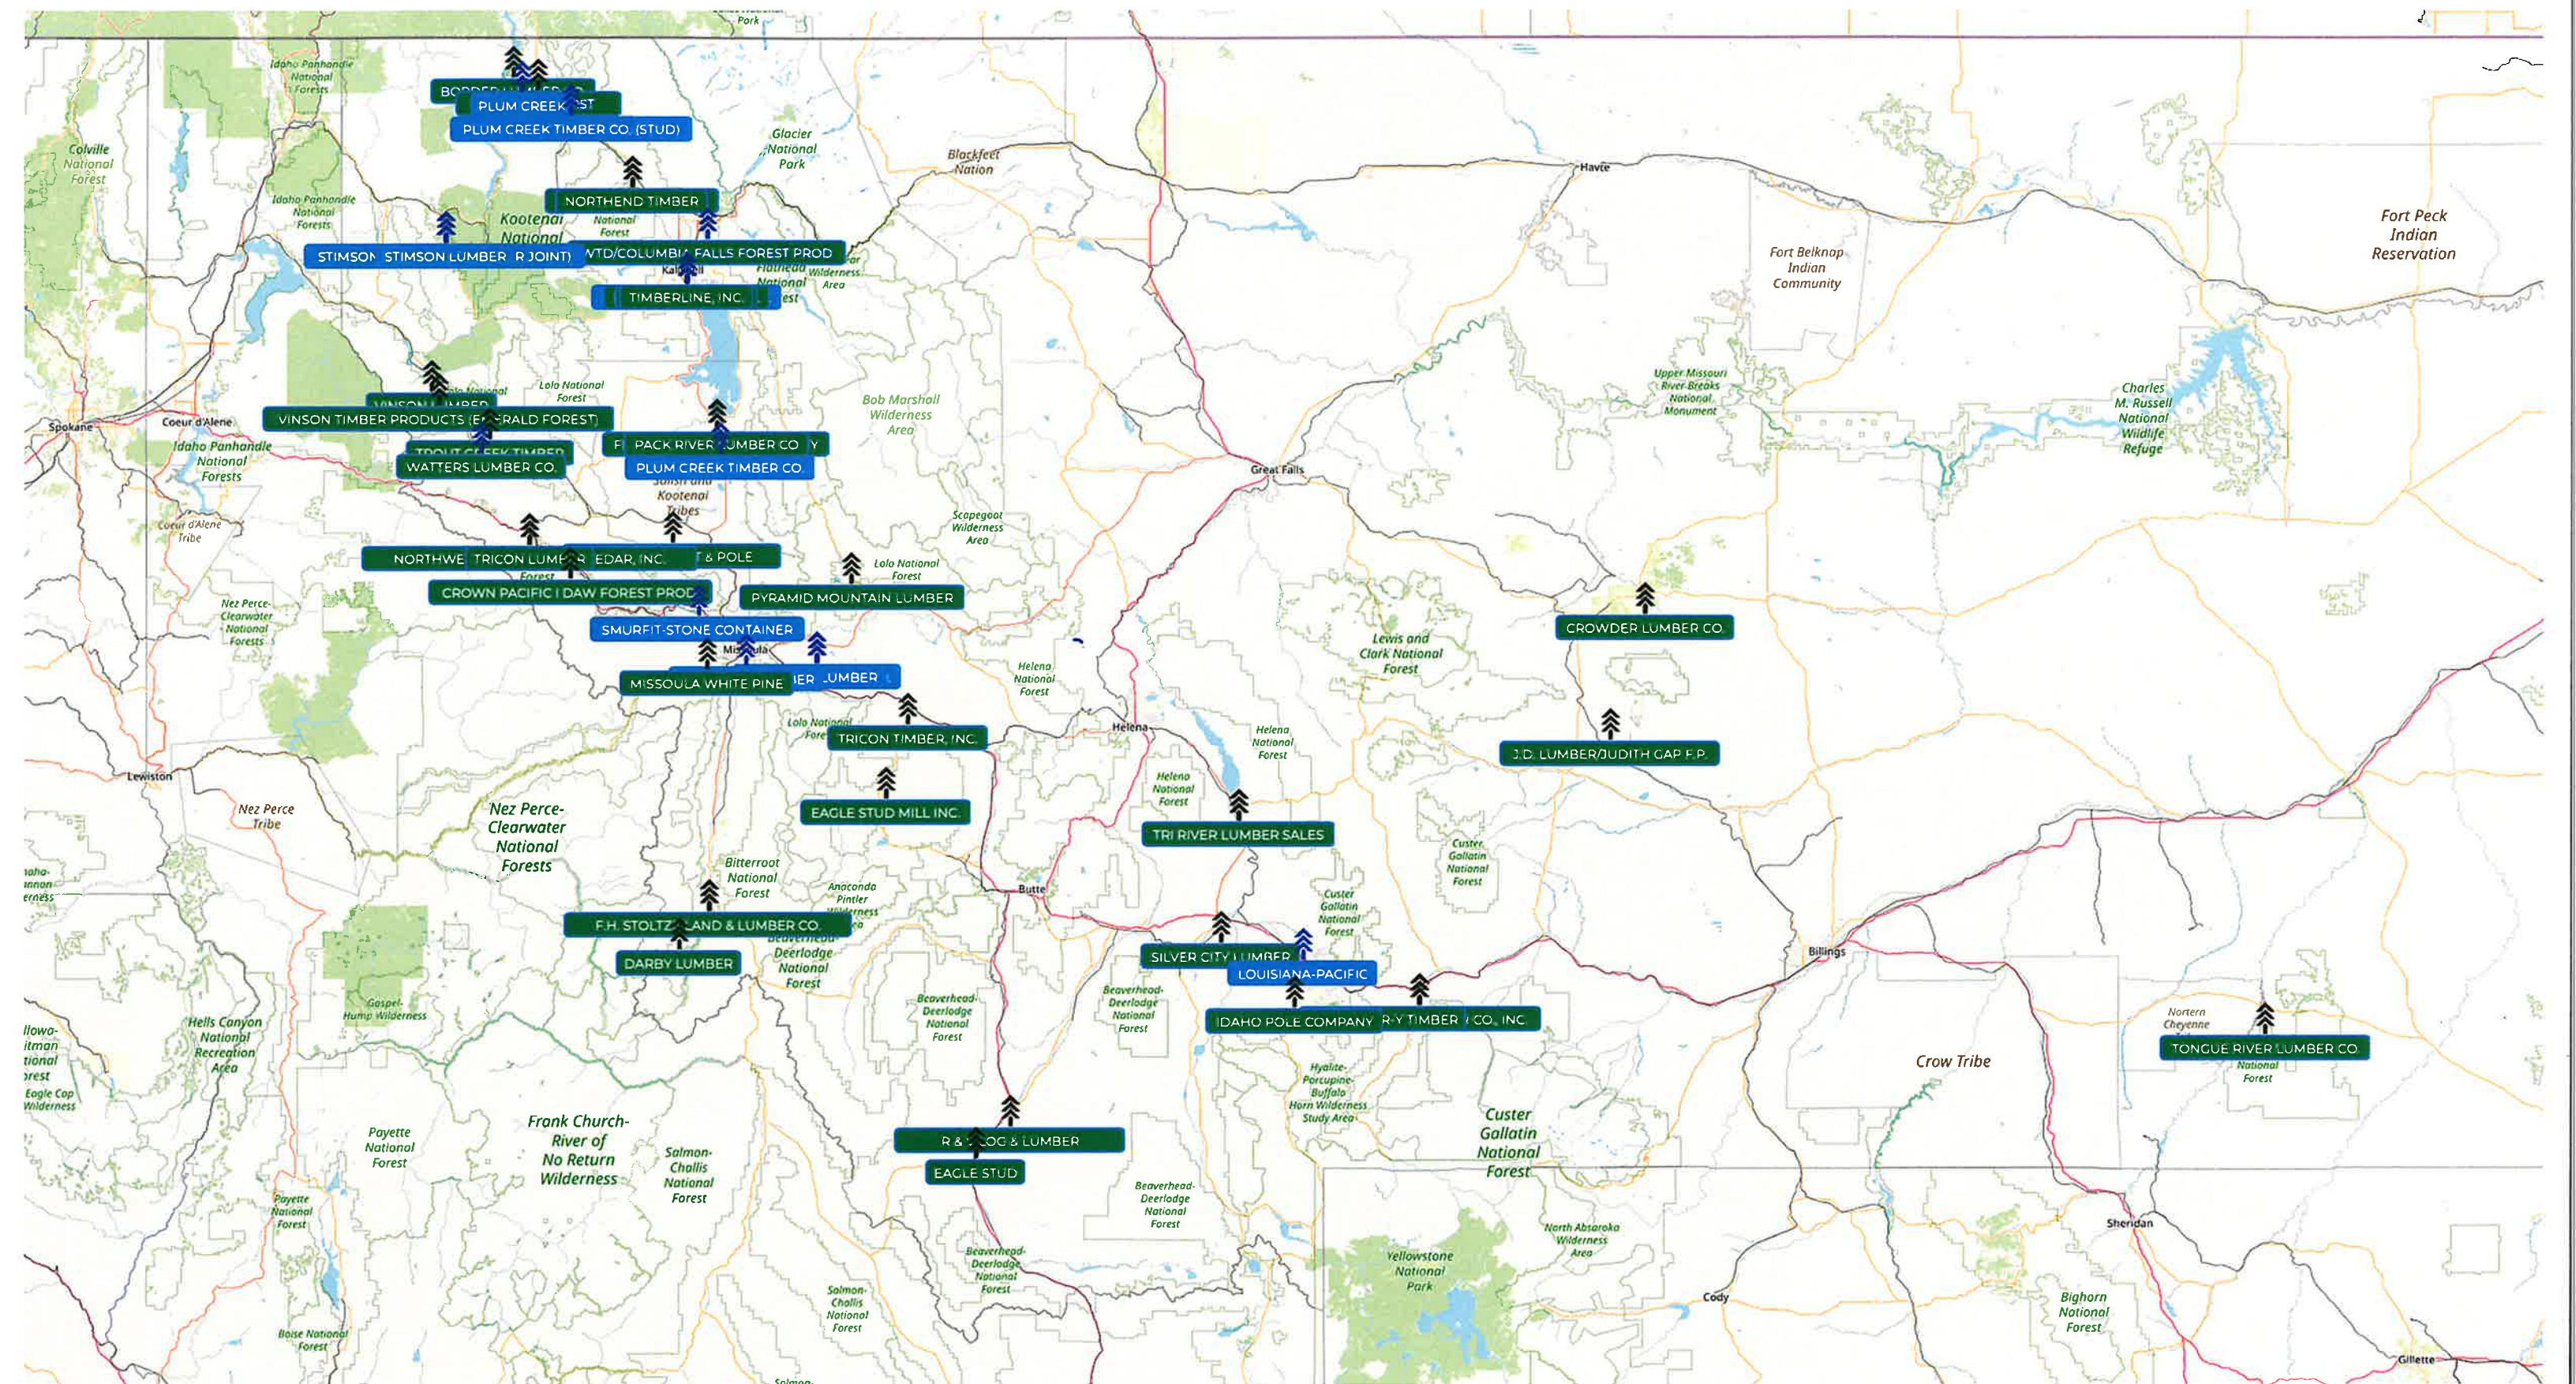

Montana Mill Closures

1990 - 2025

Small Mills

Big Mills

PLUM CREEK TIMBER CO. (STUD)
PLUM CREEK TIMBER CO. (STUD)

NORTHEND TIMBER

STIMSON LUMBER CO. (STUD)
VTD/COLUMBIAN FALLS FOREST PROD.

TIMBERLINE, INC.

VINSON TIMBER PRODUCTS (EMERALD FOREST)

WATERS LUMBER CO.

PLUM CREEK TIMBER CO.

NORTHWEST TRICON LUMBER CO. (EDAR, INC.) & POLE

CROWN PACIFIC (DAW FOREST PROD.)

PYRAMID MOUNTAIN LUMBER

SMURFIT-STONE CONTAINER

SILVER CITY LUMBER

LOUISIANA-PACIFIC

IDAHO POLE COMPANY (RY TIMBER CO., INC.)

R & LOG & LUMBER

EAGLE STUD

TONGUE RIVER LUMBER CO.

Montana Mill Closures
1990-2023

Small Mills 

Big Mills 

F.H. Stoltze	1990	95
WTD/COLUMBIA FALLS FOREST PROD	1990	150
Flathead Lumber Company	1991	70
FLATHEAD POST & POLE	1992	80
PACK RIVER LUMBER CO	1992	60
PARK COUNTY LUMBER CO., INC.	1993	10
F.H. STOLTZE LAND & LUMBER CO.	1993	58
NORTHWESTERN LUMBER & CEDAR, INC.	1993	20
KLINGER LUMBER CO.	1993	15
Darby Lumber	1994	94
TRICON TIMBER, INC.	1994	60
CROWN PACIFIC I DAW FOREST PROD.	1994	160
MONTANA MOKKO	1994	50
MISSOULA WHITE PINE	1995	190
J.D. LUMBER/JUDITH GAP F.P.	1997	60
Idaho Pole Company	1997	10
TIMBERLINE, INC.	1997	40
BORDER LUMBER CO.	1997	60
TRI RIVER LUMBER SALES	1998	7
R & V LOG & LUMBER	1998	5
DARBY LUMBER INC.	1998	80
Berg Lumber	2000	20
TONGUE RIVER LUMBER CO.	2002	80
CROWDER LUMBER CO.	2002	50
Trout Creek Timber	2003	50
Vinson Lumber	2003	65
American Timber Co.	2003	19
Northend Timber	2003	90
OWENS & HURST	2005	100
SILVER CITY LUMBER	2008	20
WATTERS LUMBER CO.	2008	5
EAGLE STUD MILL INC.	2009	50
VINSON TIMBER PRODUCTS (EMERALD FOREST)	2010	25
Eagle Stud	2012	30
R-Y Timber	2020	70
Tricon Lumber	2020	90
R-Y Timber	2023	90
Pyramid Mountain Lumber	2024	130