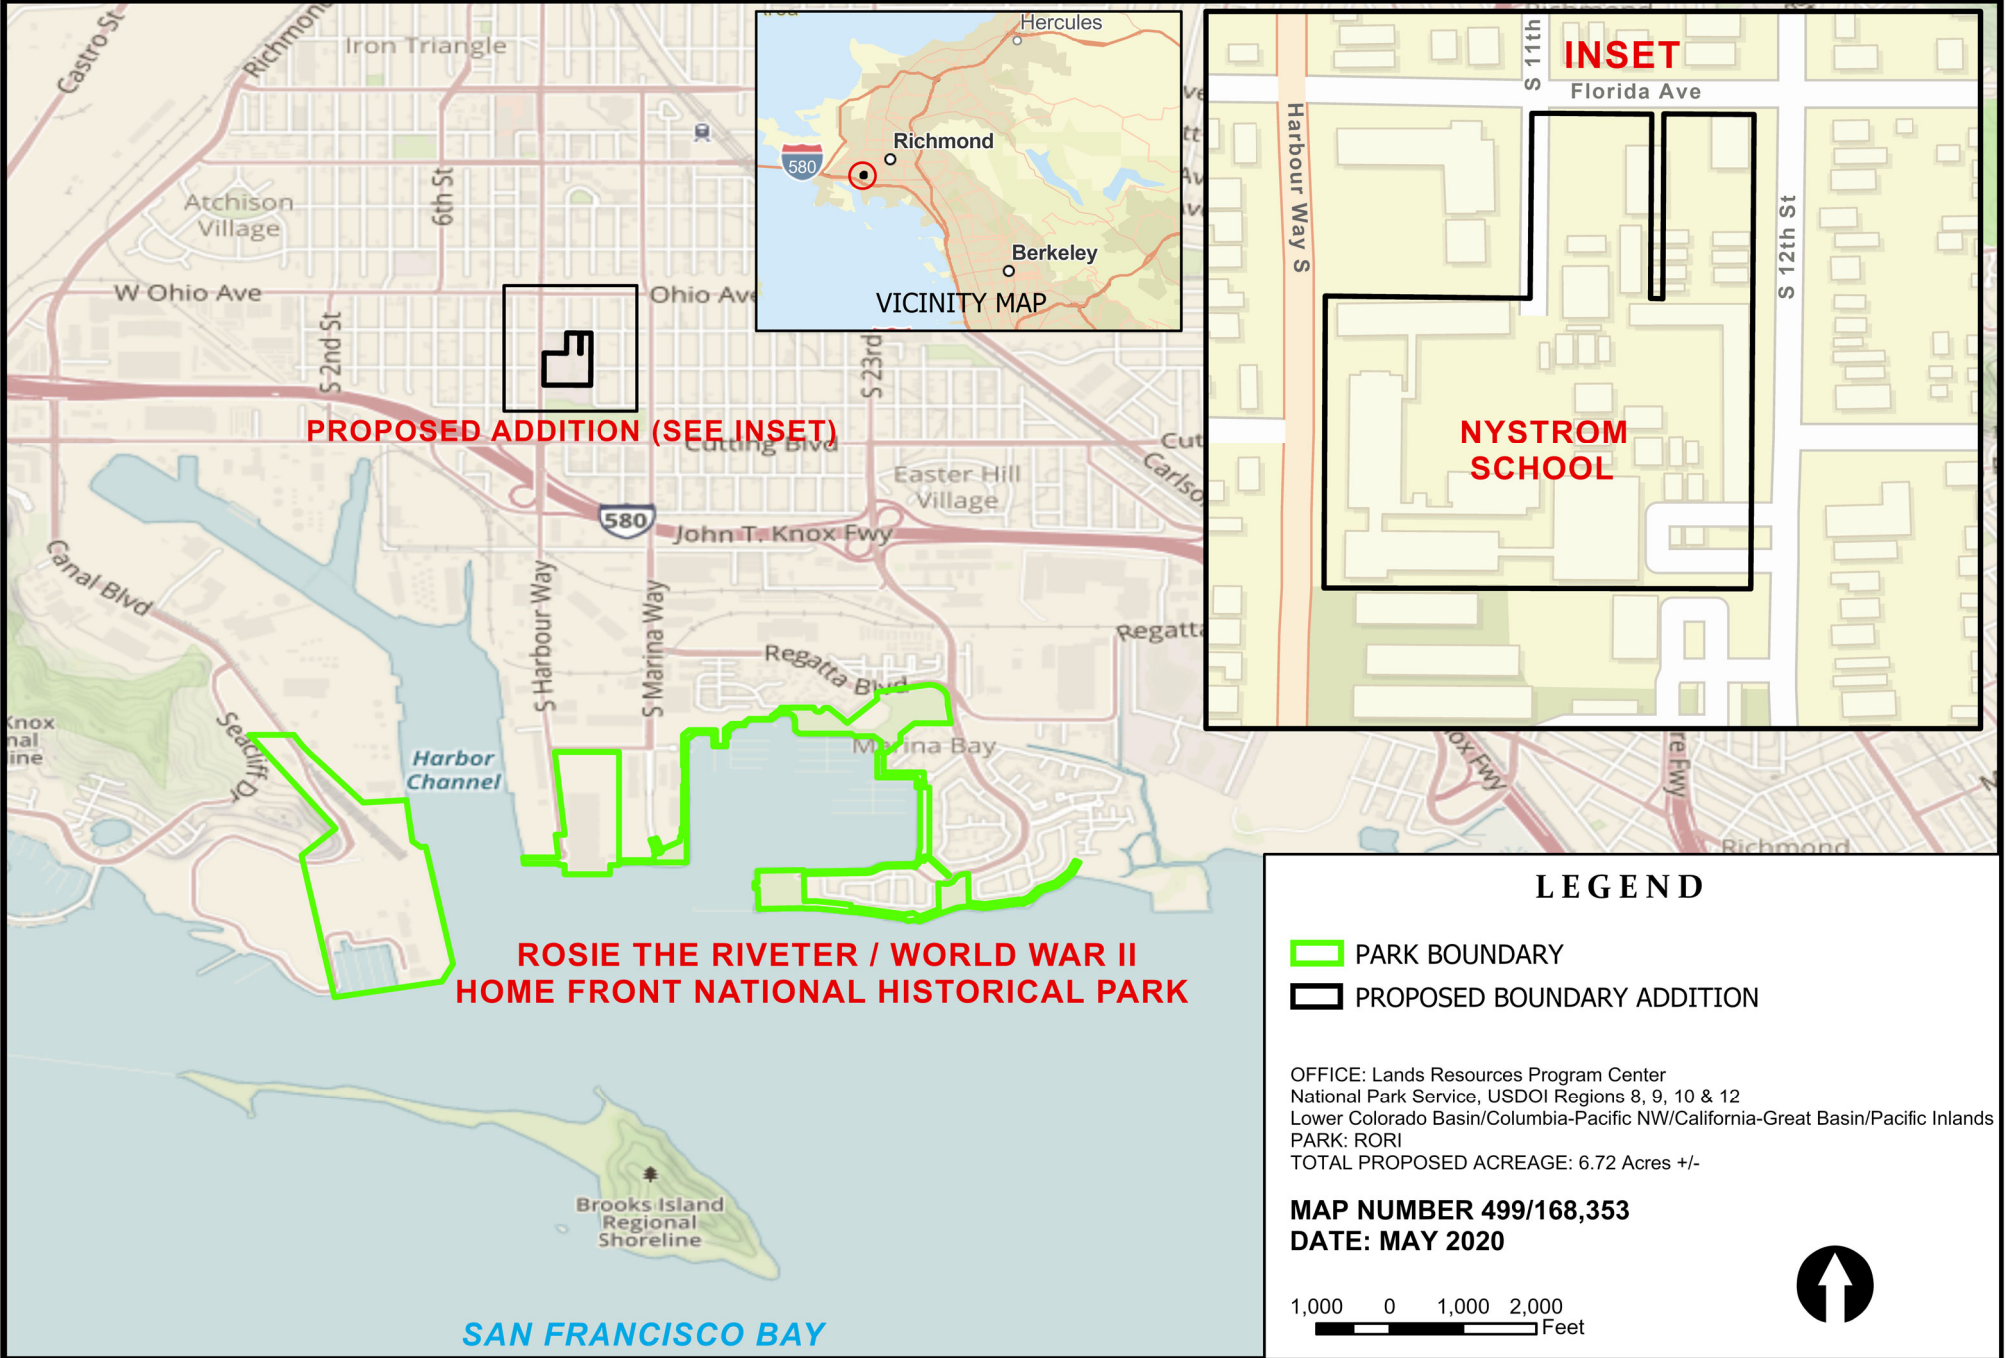

**ROSIE THE RIVETER / WORLD WAR II HOME FRONT NATIONAL HISTORICAL PARK
PROPOSED BOUNDARY ADDITION**

RICHMOND, CALIFORNIA

National Park Service
U.S. Department of the Interior

LEGEND

- PARK BOUNDARY
- PROPOSED BOUNDARY ADDITION

OFFICE: Lands Resources Program Center
National Park Service, USDOL Regions 8, 9, 10 & 12
Lower Colorado Basin/Columbia-Pacific NW/California-Great Basin/Pacific Inlands
PARK: RORI
TOTAL PROPOSED ACREAGE: 6.72 Acres +/-

**MAP NUMBER 499/168,353
DATE: MAY 2020**

1,000 0 1,000 2,000
Feet