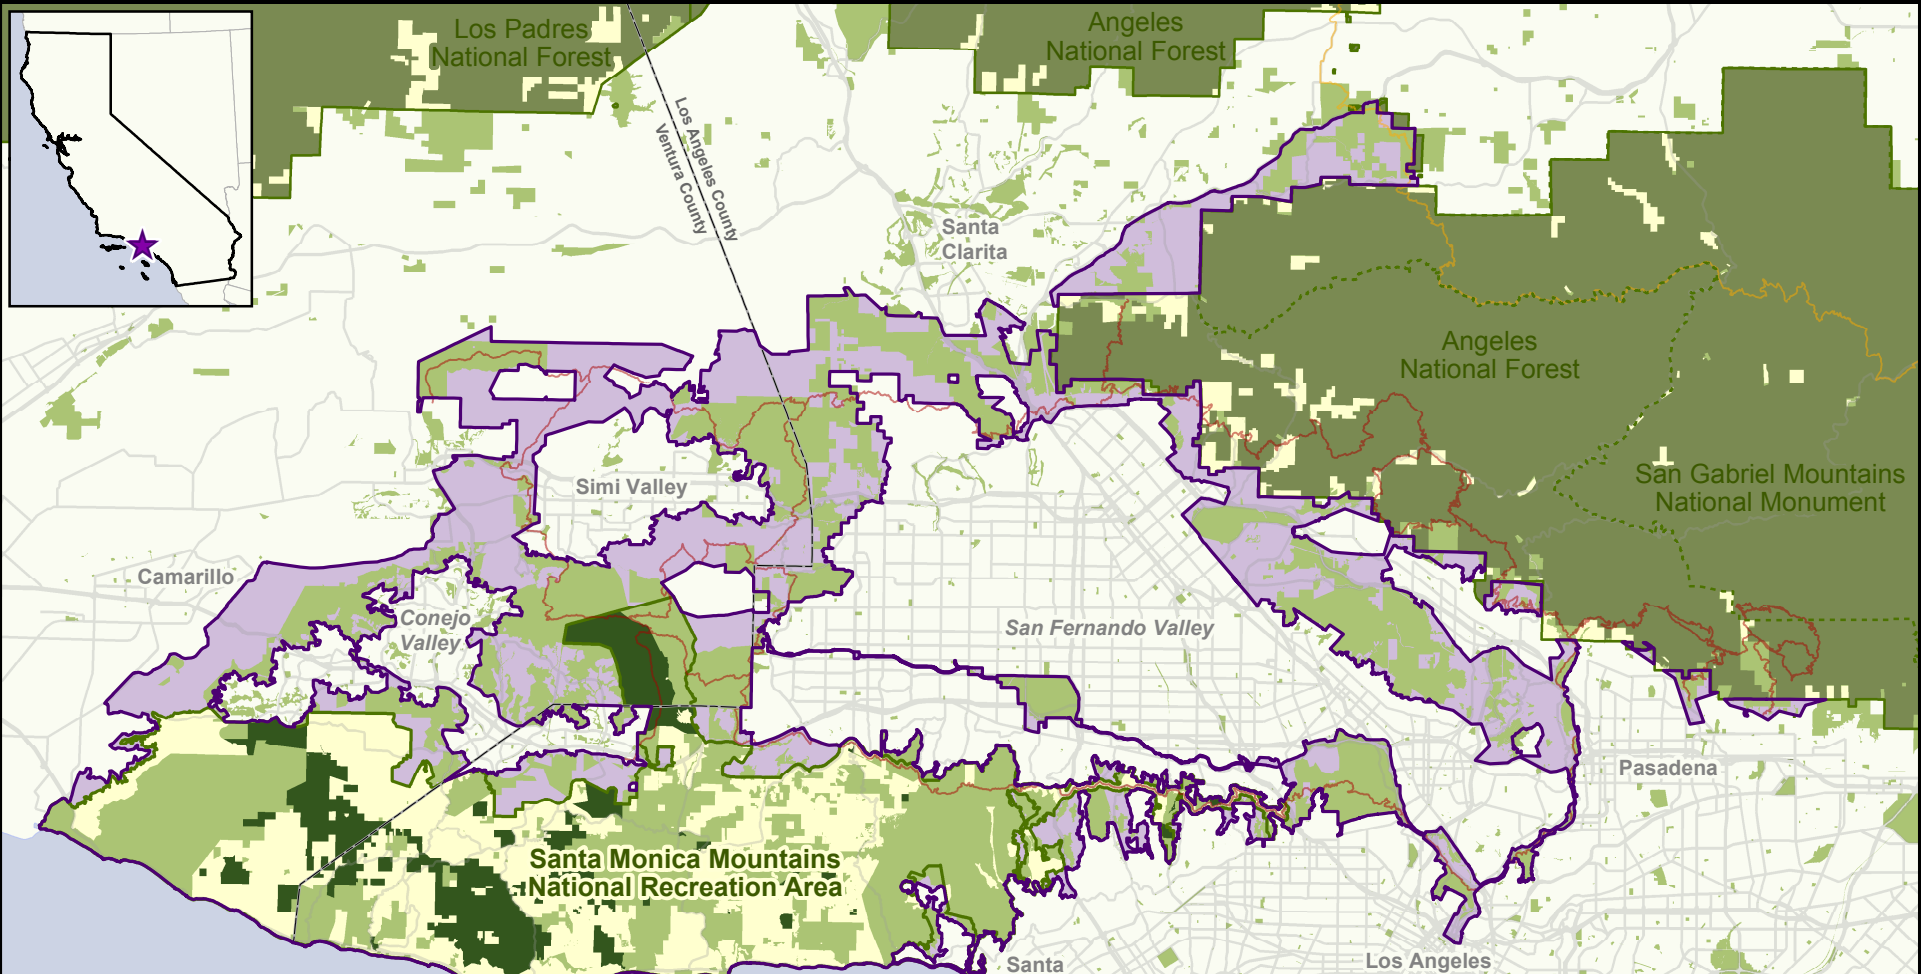

Rim of the Valley Unit

Santa Monica Mountains National Recreation Area

National Park Service
U.S. Department of the Interior

Coordinate System: NAD 1983 UTM Zone 11N
The NPS makes no warranty, express or implied, related to the accuracy or content of this map.

	Proposed Boundary (shading indicates Rim of the Valley Unit)		National Park Service
	Santa Monica Mountains National Recreation Area		US Forest Service (USFS land is excluded from boundary adjustment)
	San Gabriel Mountains National Monument		Other Federal, State, and Local Protected Areas
			Proposed Rim of the Valley Trail
			Pacific Crest Trail

Rim of the Valley Unit

Santa Monica Mountains National Recreation Area

National Park Service
U.S. Department of the Interior