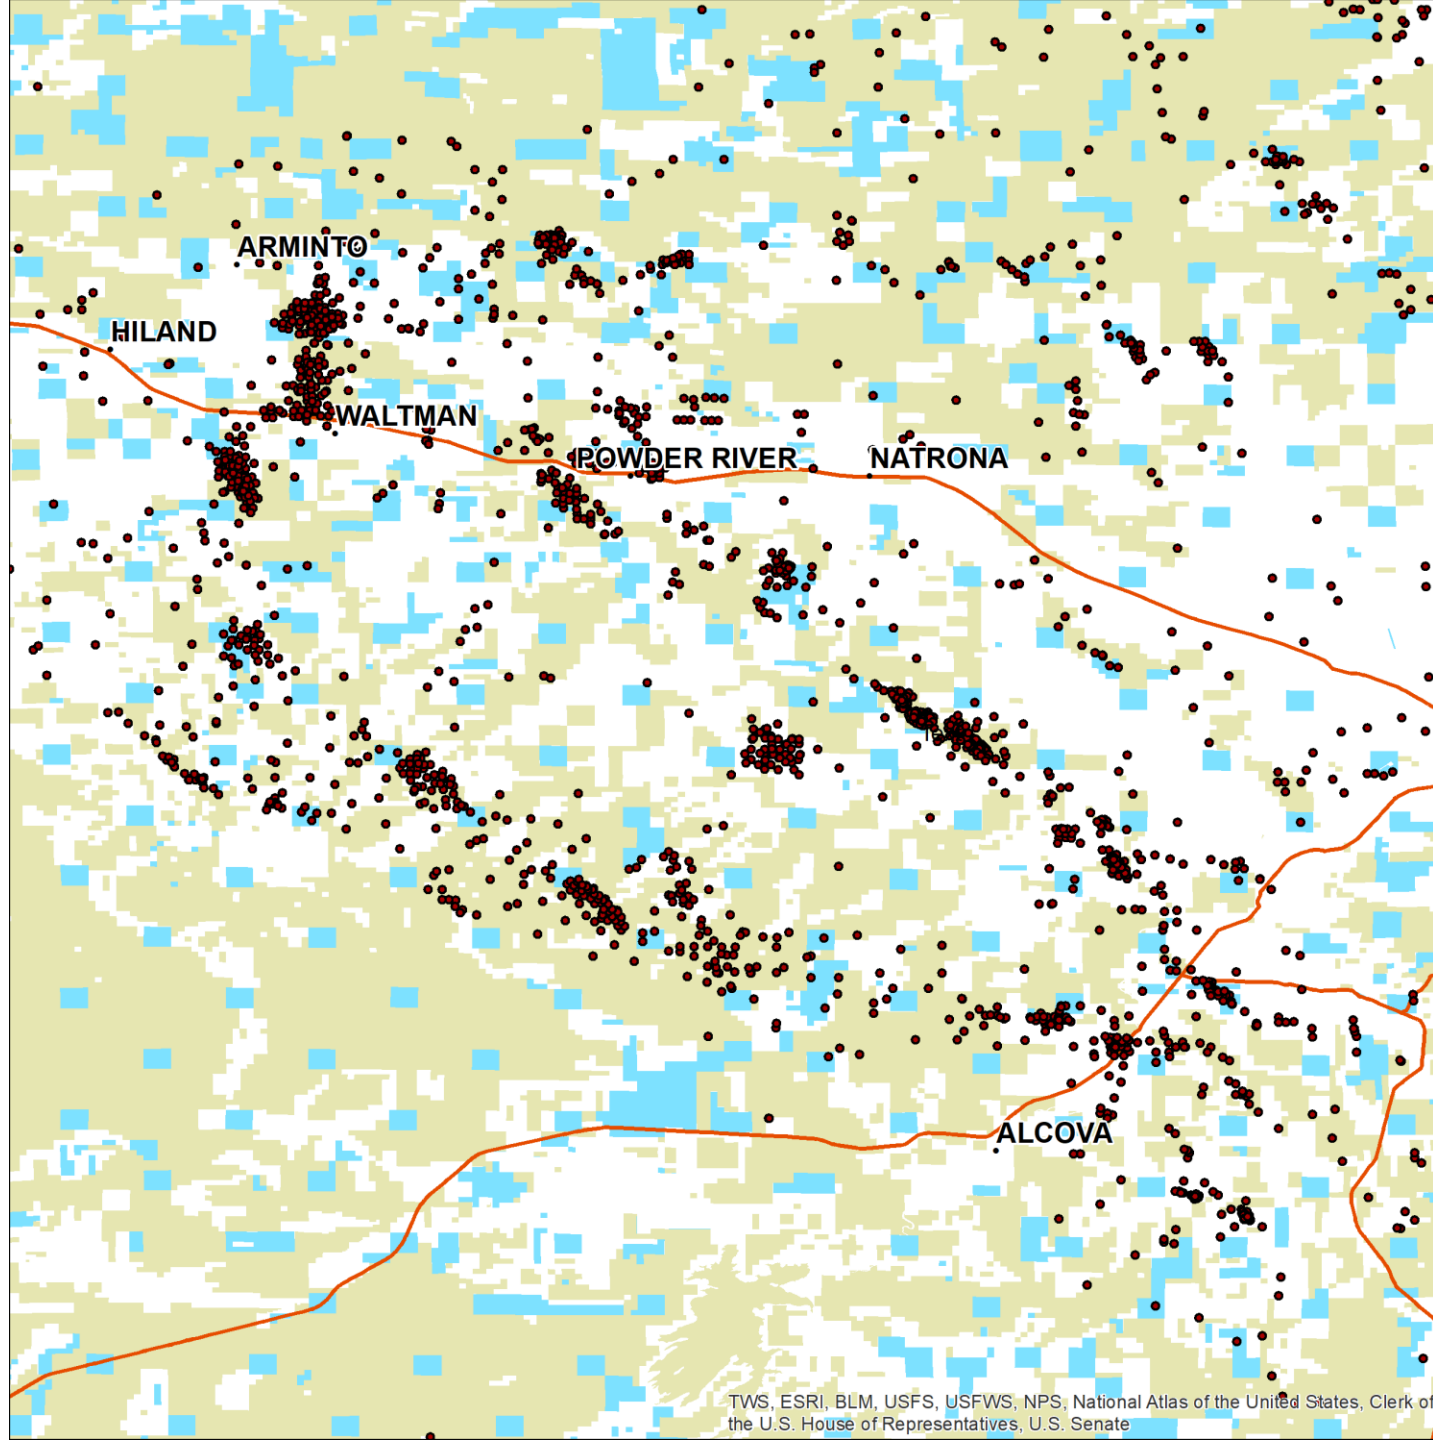

# Oil and Gas Development on BLM, State, and Private Lands of NW Colorado

- Producing Oil and Gas Wells
- Major Highways
- BLM
- State
- Private

TWS, ESRI, BLM, USFS, USFWS, NPS, National Atlas of the United States, Clerk of the U.S. House of Representatives, U.S. Senate

# Oil and Gas Development on BLM, State, and Private Lands of SW New Mexico

- Producing Oil and Gas Wells
- Major Highways
- BLM
- State
- Private

TWS, ESRI, BLM, USFS, USFWS, NPS, National Atlas of the United States, Clerk of the U.S. House of Representatives, U.S. Senate

# Oil and Gas Development on BLM, State, and Private Lands of Central Wyoming

- Producing Oil and Gas Wells
- Major Highways
- BLM
- State
- Private