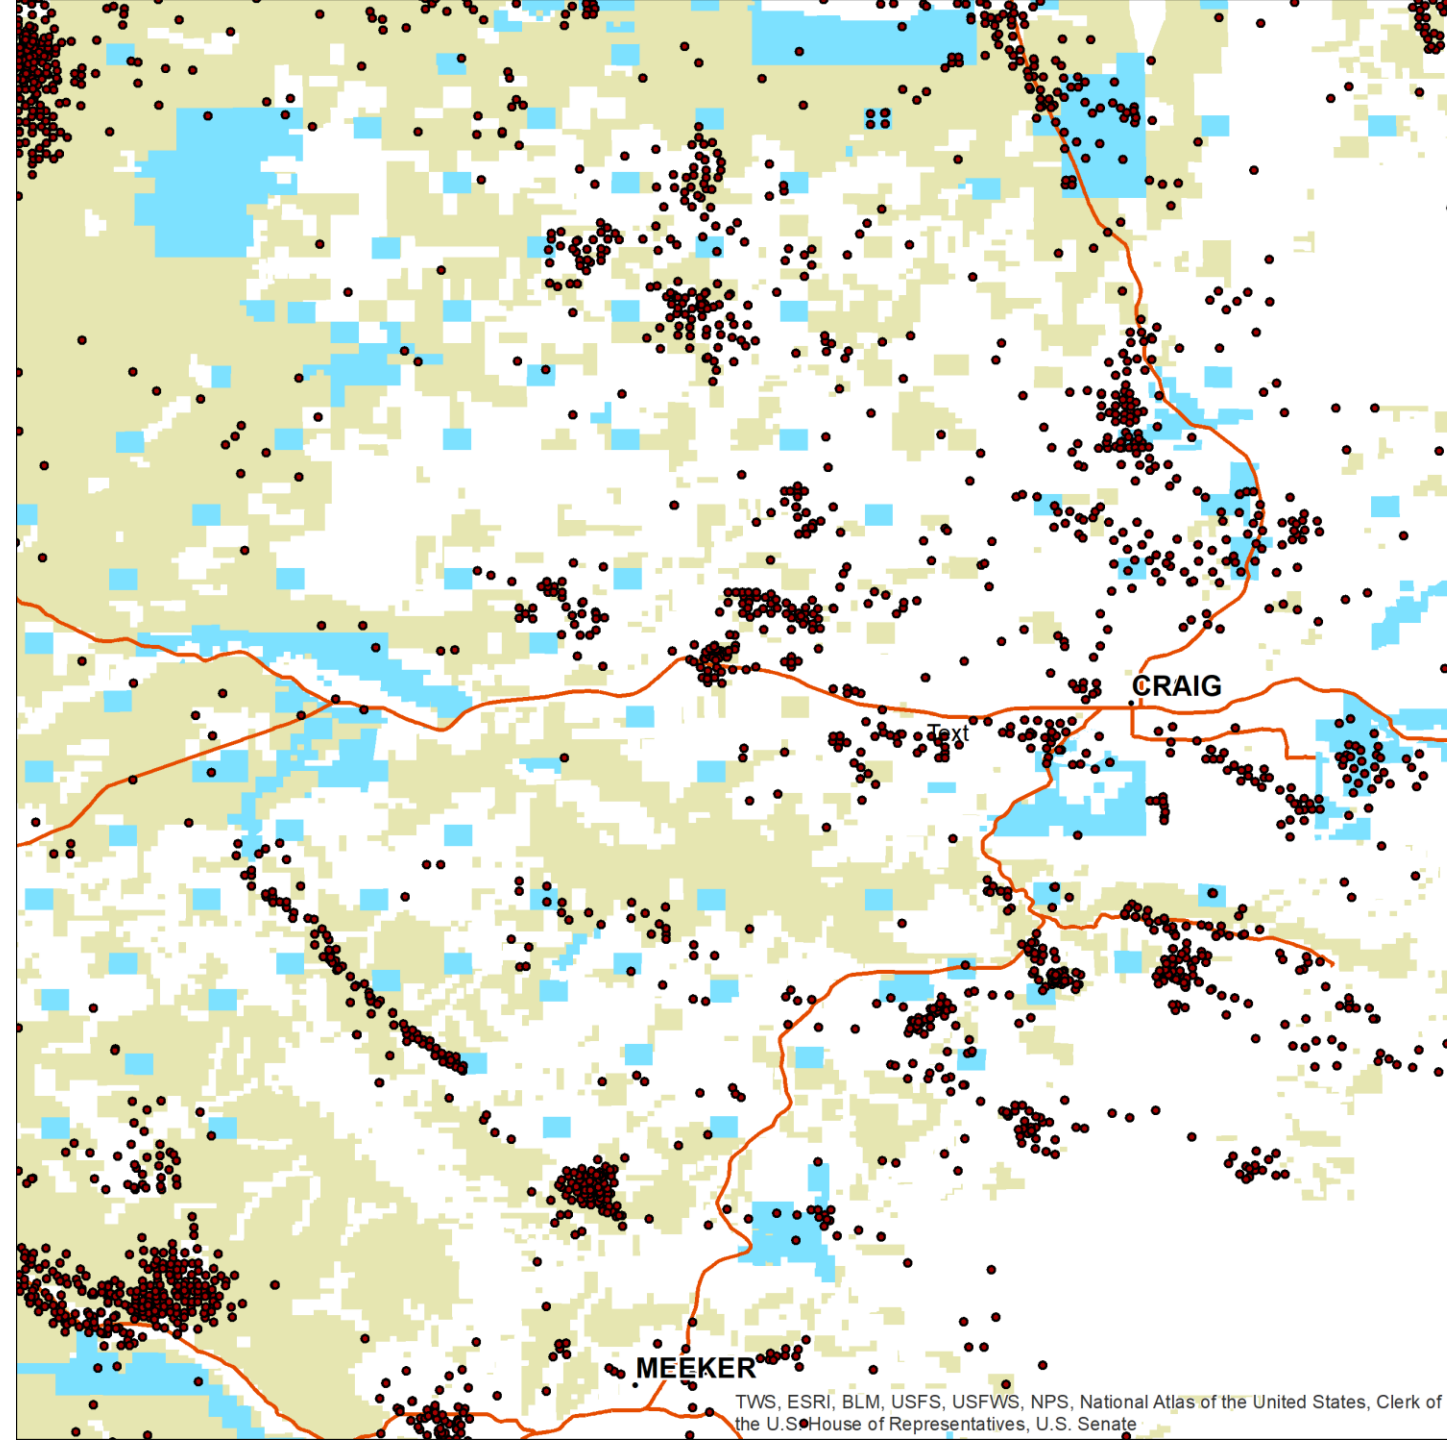

# Oil and Gas Leases on Federal Lands

# Oil and Gas Development on BLM, State, and Private Lands of NW Colorado

- Producing Oil and Gas Wells
- Major Highways
- BLM
- State
- Private

TWS, ESRI, BLM, USFS, USFWS, NPS, National Atlas of the United States, Clerk of the U.S. House of Representatives, U.S. Senate

# Oil and Gas Development on BLM, State, and Private Lands of SW New Mexico

- Producing Oil and Gas Wells
- Major Highways
- BLM
- State
- Private

TWS, ESRI, BLM, USFS, USFWS, NPS, National Atlas of the United States, Clerk of the U.S. House of Representatives, U.S. Senate

# Oil and Gas Development on BLM, State, and Private Lands of Central Wyoming

- Producing Oil and Gas Wells
- Major Highways
- BLM
- State
- Private