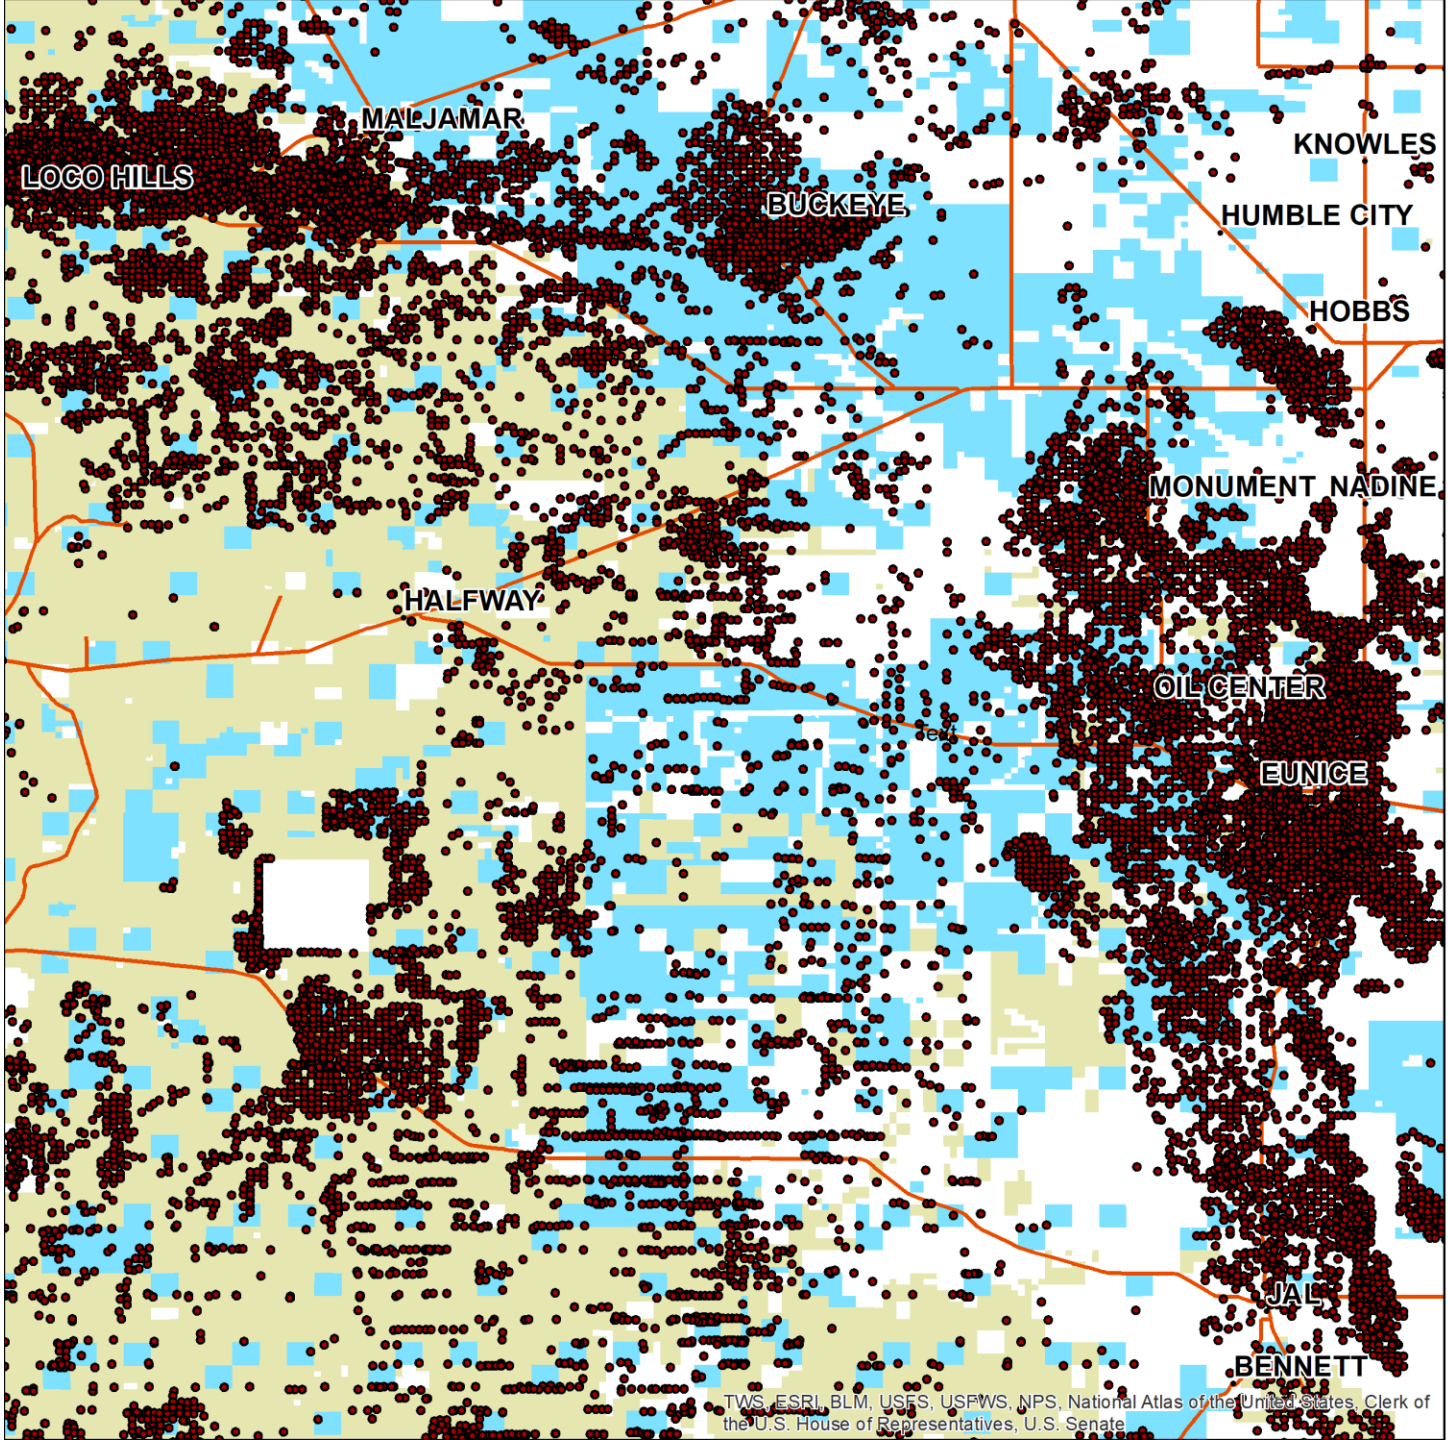

# Oil and Gas Development on BLM, State, and Private Lands of NW Colorado

- Producing Oil and Gas Wells
- Major Highways
- BLM
- State
- Private

TWS, ESRI, BLM, USFS, USFWS, NPS, National Atlas of the United States, Clerk of the U.S. House of Representatives, U.S. Senate

# Oil and Gas Development on BLM, State, and Private Lands of SW New Mexico

- Producing Oil and Gas Wells
- Major Highways
- BLM
- State
- Private

TWS, ESRI, BLM, USFS, USFWS, NPS, National Atlas of the United States, Clerk of the U.S. House of Representatives, U.S. Senate

# Oil and Gas Development on BLM, State, and Private Lands of Central Wyoming

- Producing Oil and Gas Wells
- Major Highways
- BLM
- State
- Private