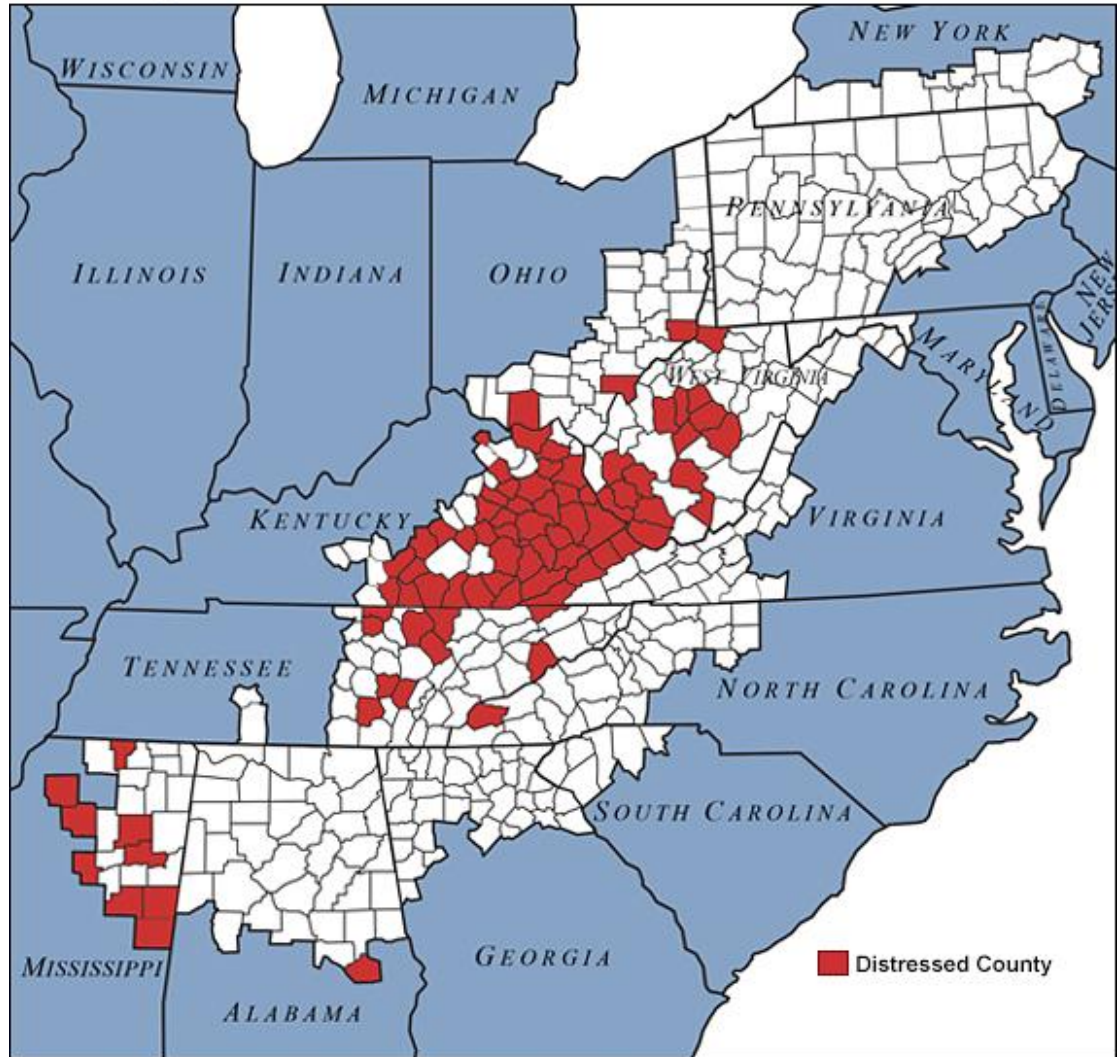

Mountain Association for Community Economic Development

ARC-Designated Distressed Counties, Fiscal Year 2019

Created by the Appalachian Regional Commission, August 2018

**Data Sources:**

Unemployment data: U.S. Bureau of Labor Statistics, LAUS, 2014–2016

Income data: U.S. Bureau of Economic Analysis, REIS, 2016

Poverty data: U.S. Census Bureau, American Community Survey, 2012–2016

# Appalachia: Counties in Economic Distress

## Louisa, KY