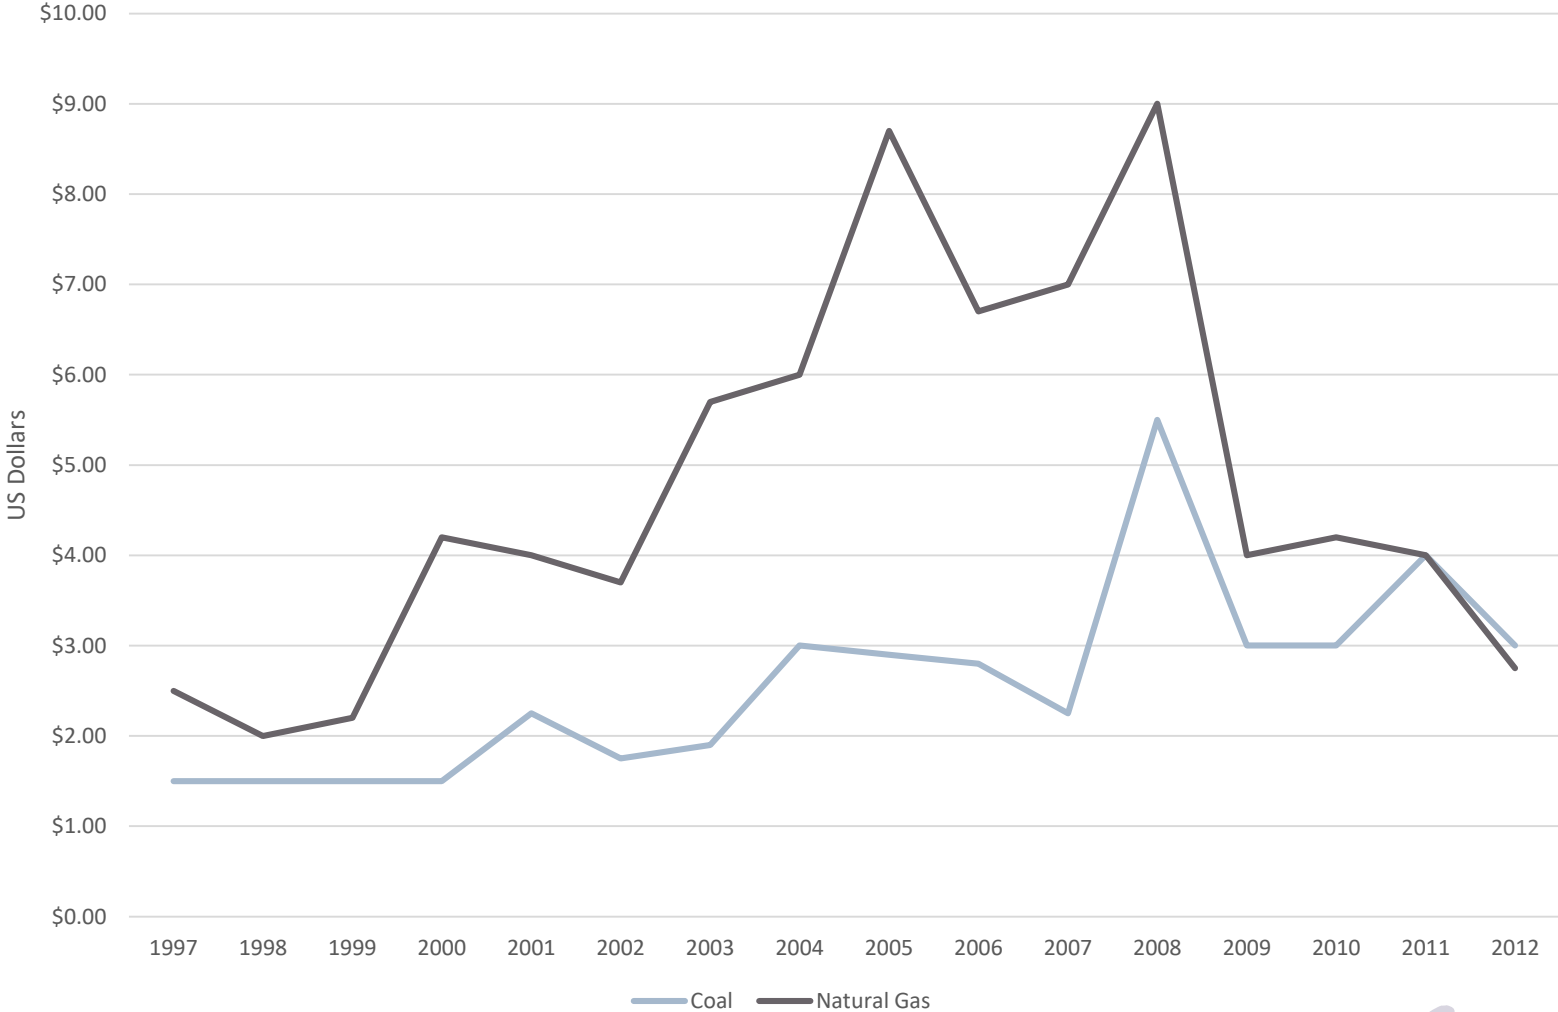

Coal vs. Natural Gas 1997-2012

Historical Spot Prices in MMBTU (Yearly Average)