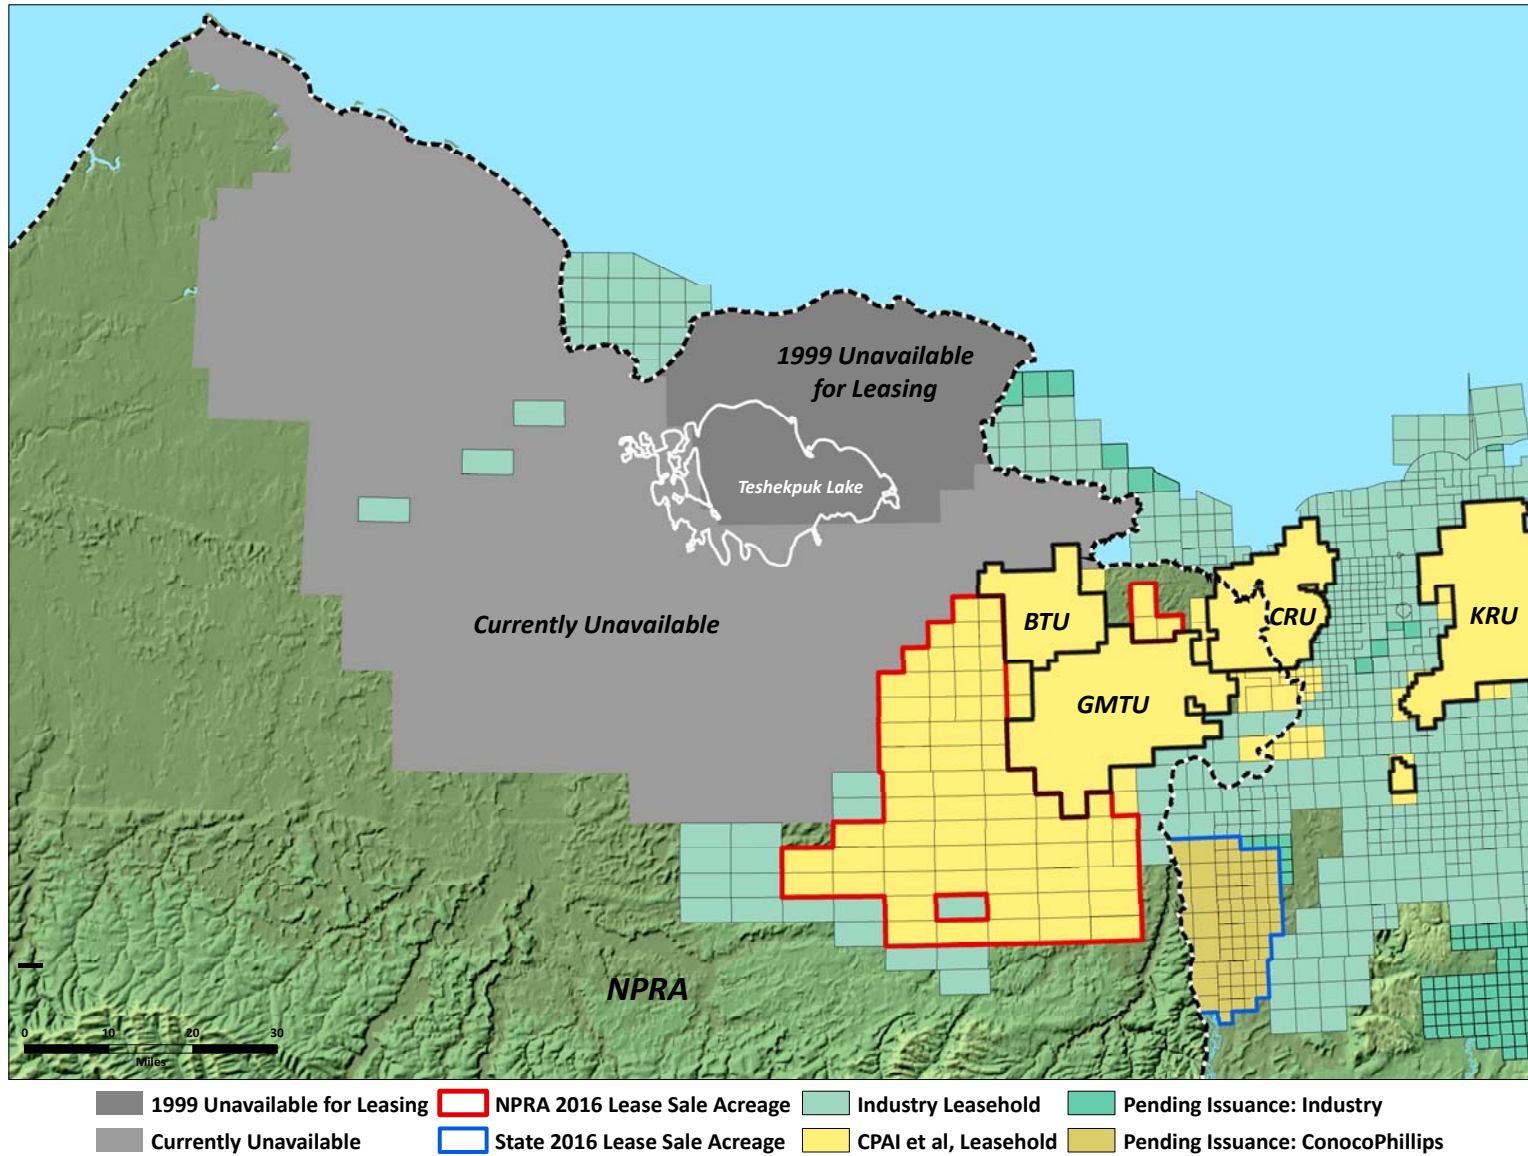

Attachment 4

Northeast NPRA – 2016 leased lands and lands unavailable for leasing*

Today - 3.1 Million Acres in Teshekpuk Lake Special Area Now Unavailable for Leasing