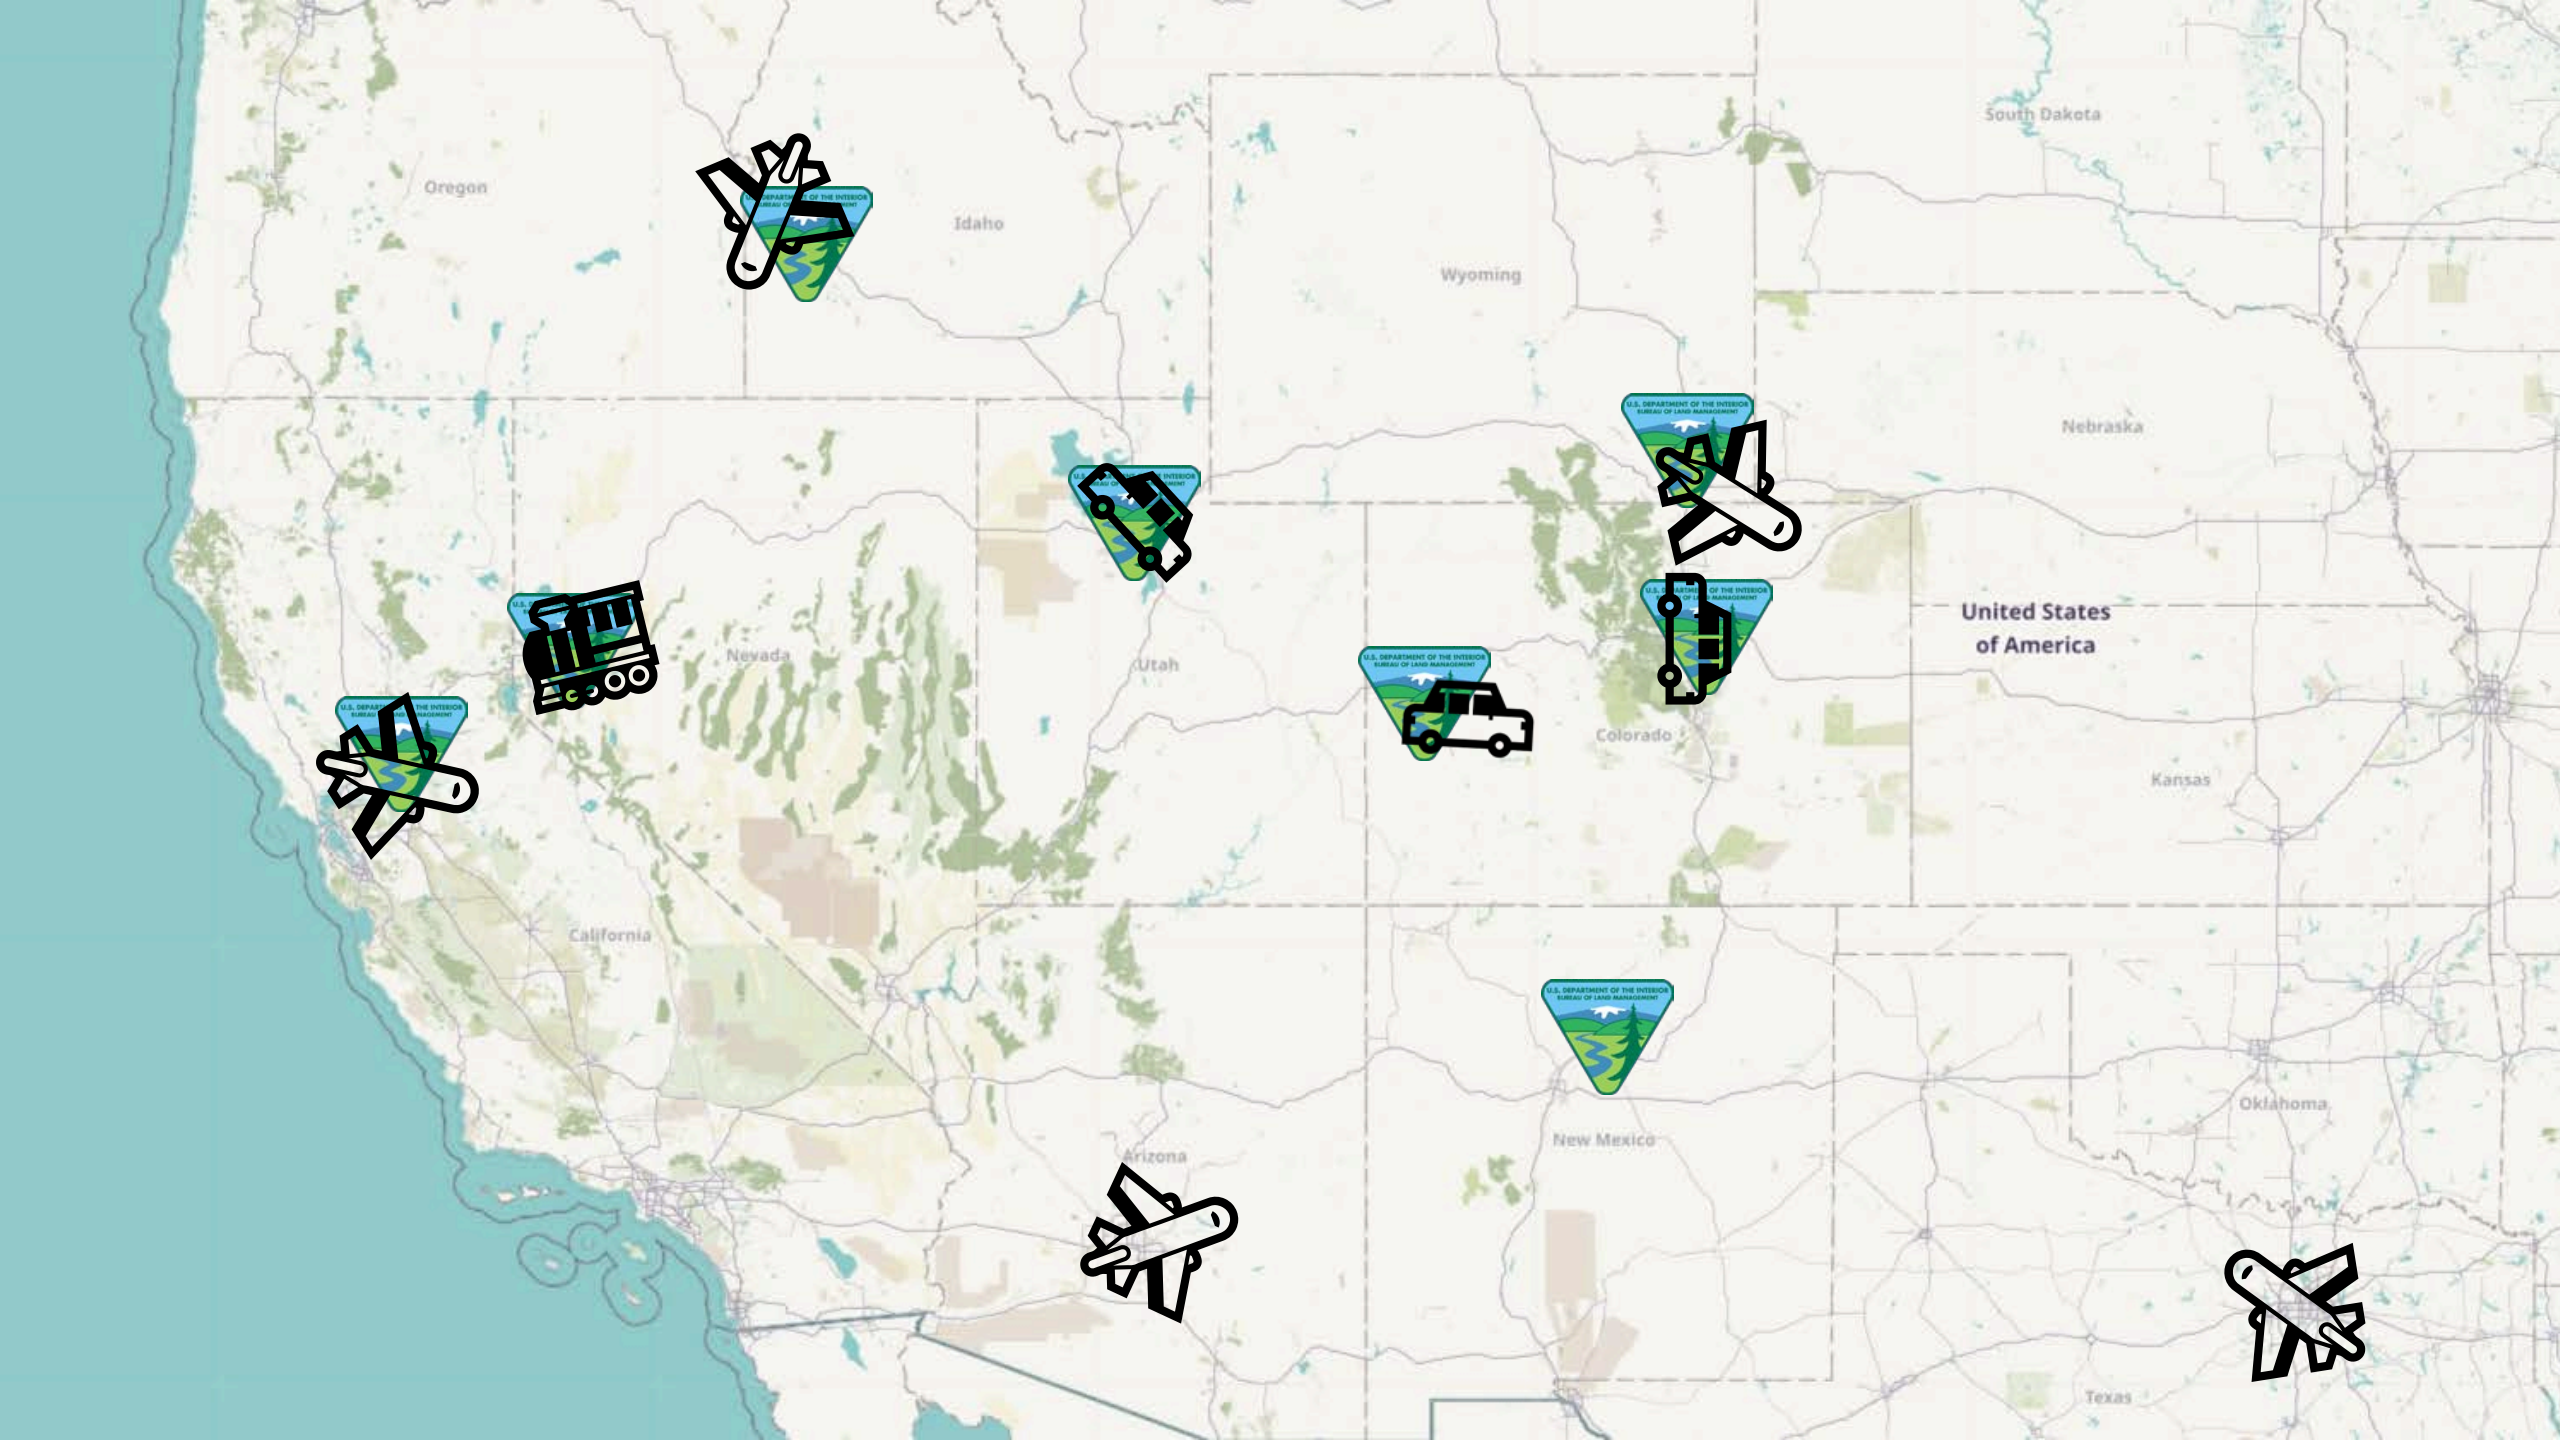

# BLM in DC - Directions

-  Fly to Washington, DC
-  **Meet with Congress**
-  **Meet with BLM HQ**
-  Fly home!

**Boise**

**Cheyenne**

**Salt Lake City**

**Reno**

**Lakewood**

**Sacramento**

**Grand Junction**

**Santa Fe**

# The Ultimate BLM Roadtrip - Directions

-  Fly to Grand Junction, CO
-  **Meet with BLM HQ**
-  Take I-70 to Lakewood, CO (4 hrs)
-  **Meet with BLM**
-  Take I-25 to Cheyenne, WY (2 hrs)
-  **Meet with BLM**
-  Fly to Salt Lake City via Dallas (7 hrs, \$400)
-  **Meet with BLM**
-  Take I-15 to I-84 to Boise, ID (5 hrs)
-  **Meet with BLM**
-  Fly to Reno (nonstop, 1.5 hrs, \$125)
-  **Meet with BLM**
-  Amtrak California Zephyr to Sacramento (5.5 hrs, \$60)
-  **Meet with BLM**
-  Fly to to Sante Fe via Phoenix (4.5 hrs, \$280)
-  **Meet with BLM**
-  Fly home!

Oregon

Idaho

Wyoming

South Dakota

Nebraska

United States  
of America

Kansas

California