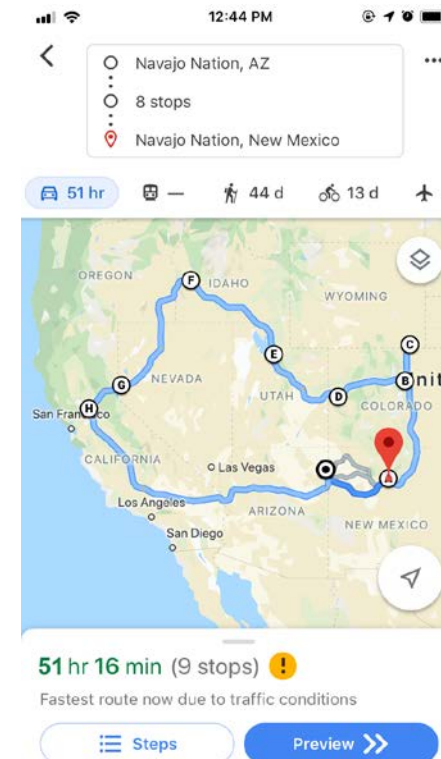

Travel to all BLM HQ Staff

In Washington, DC

Scattered