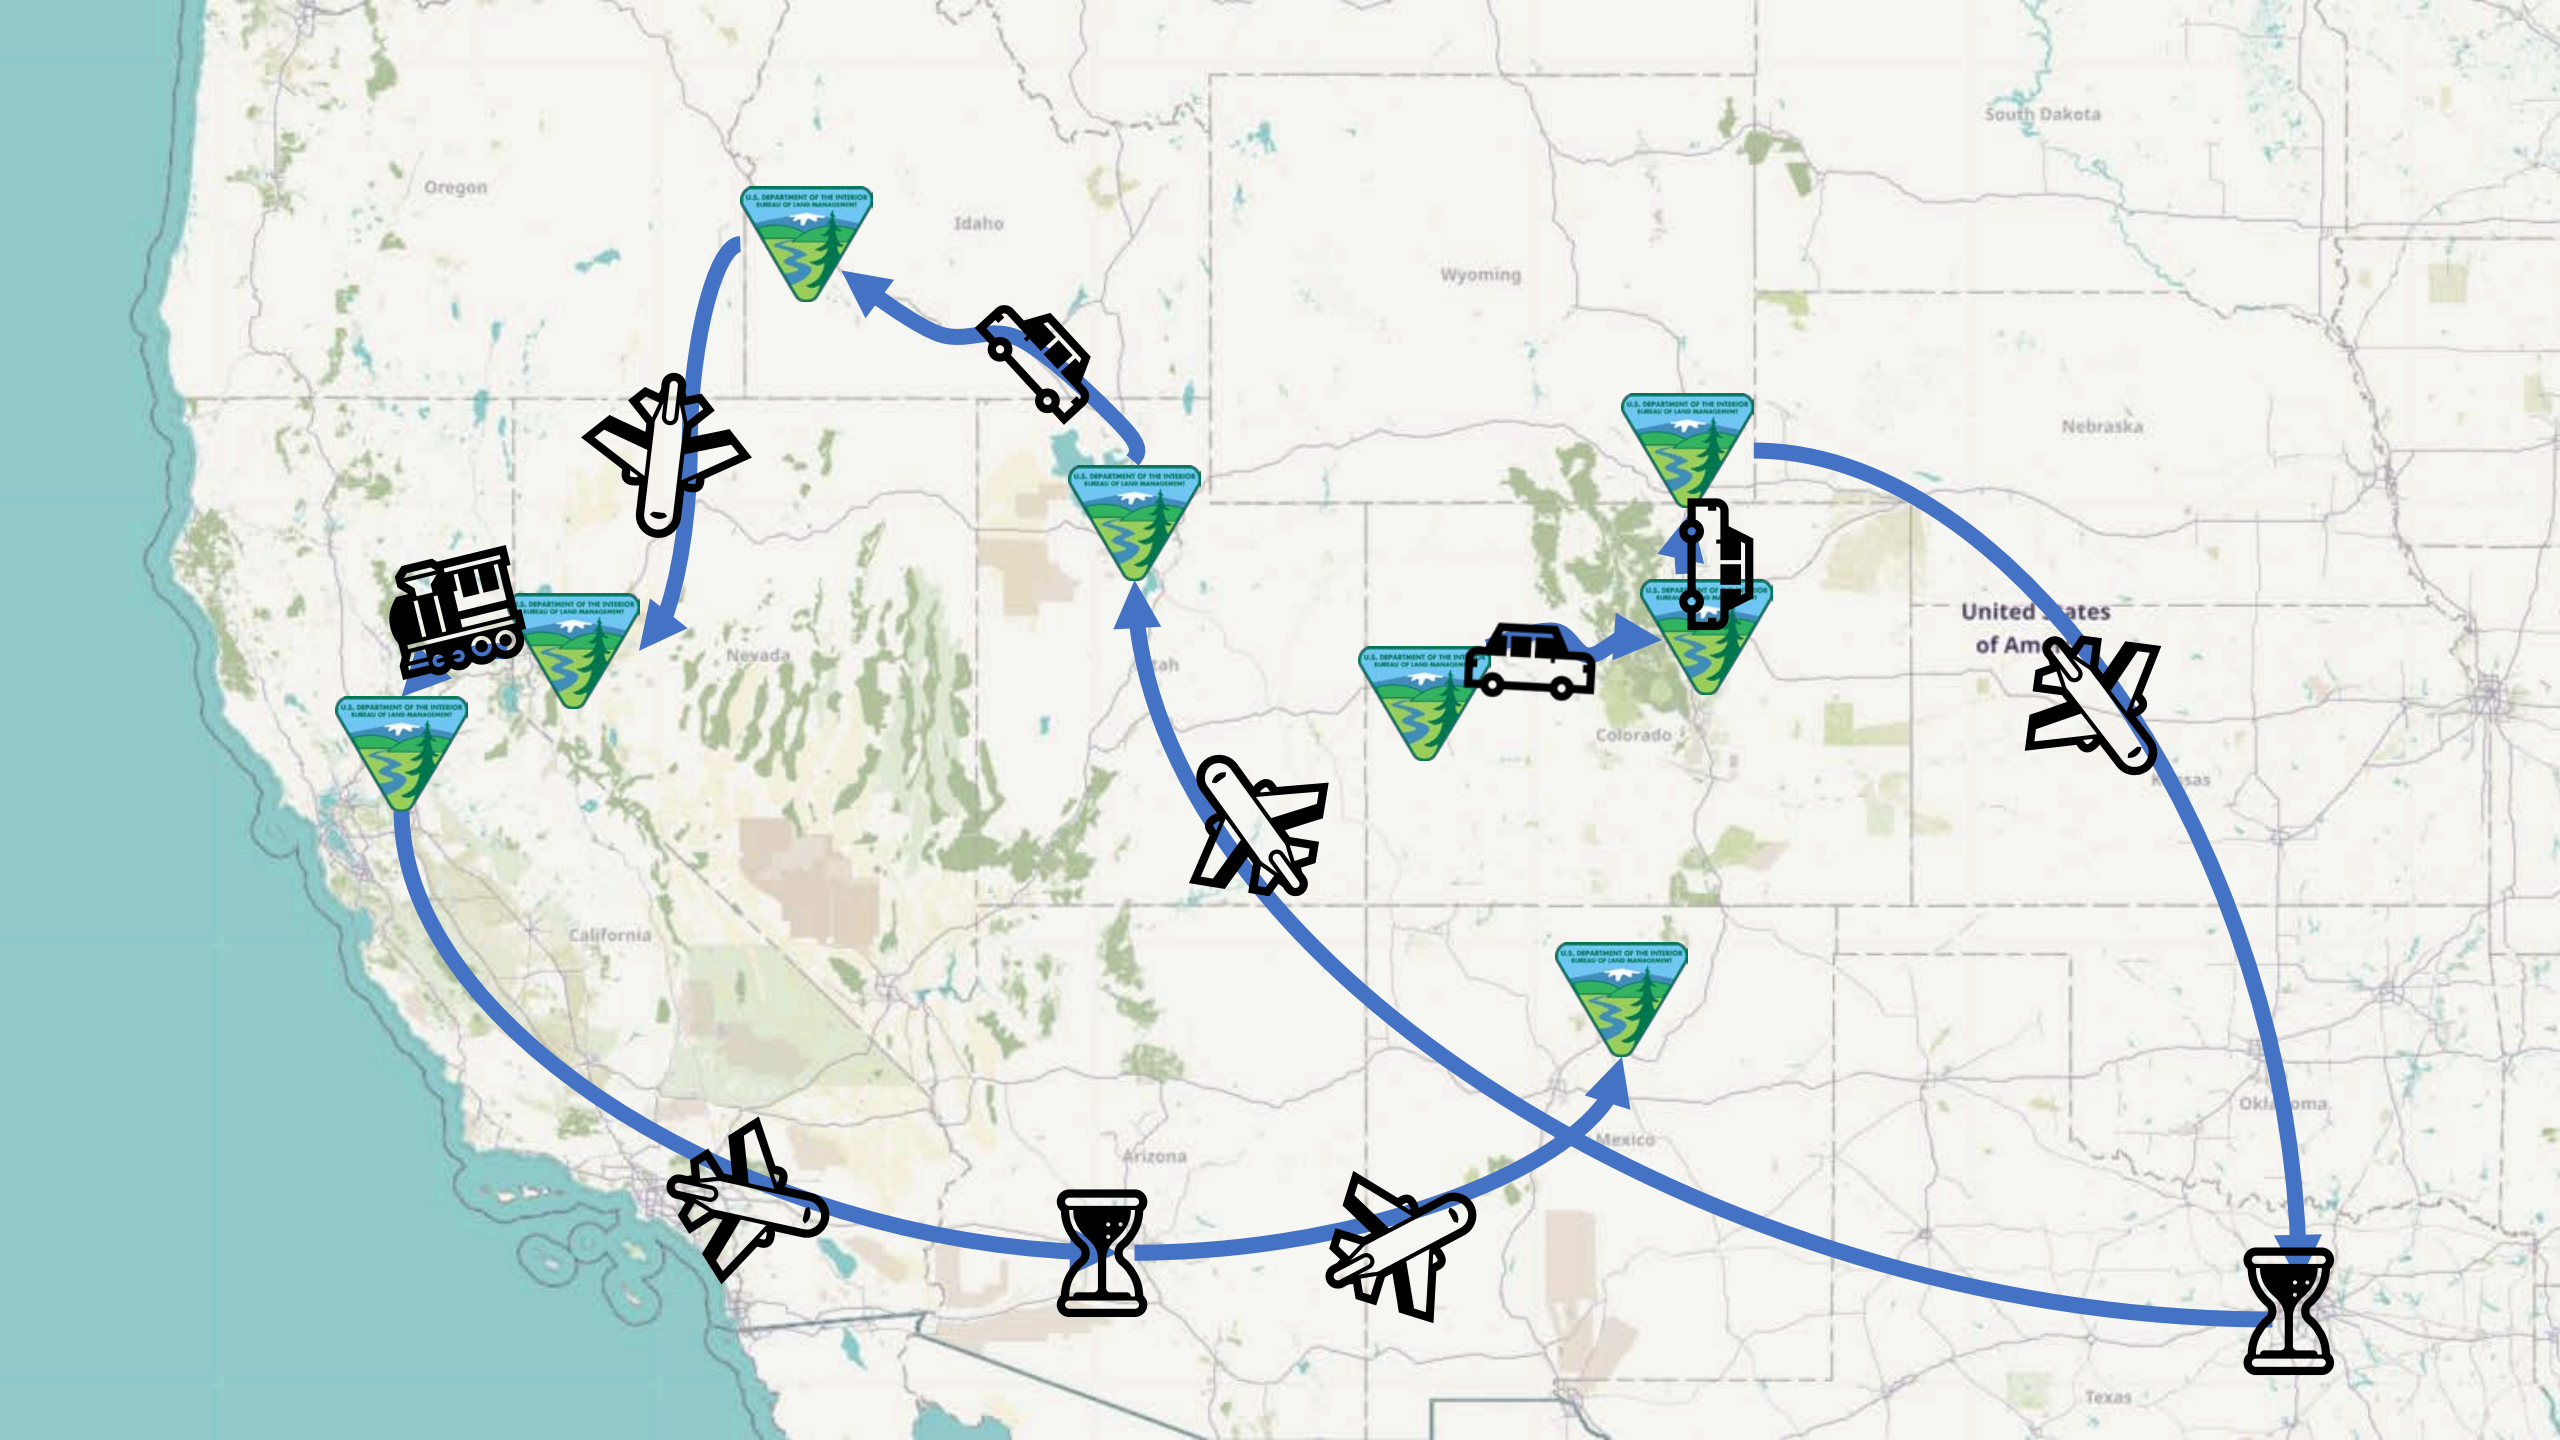

# BLM in DC - Directions

-  Fly to Washington, DC
-  **Meet with Congress**
-  **Meet with BLM HQ**
-  Fly home!

**Boise**

**Cheyenne**

**Salt Lake City**

**Reno**

**Lakewood**

**Sacramento**

**Grand Junction**

**Santa Fe**

# The Ultimate BLM Roadtrip - Directions

-  Fly to Grand Junction, CO
-  **Meet with BLM HQ**
-  Take I-70 to Lakewood, CO (4 hrs)
-  **Meet with BLM**
-  Take I-25 to Cheyenne, WY (2 hrs)
-  **Meet with BLM**
-  Fly to Salt Lake City via Dallas (7 hrs, \$400)
-  **Meet with BLM**
-  Take I-15 to I-84 to Boise, ID (5 hrs)
-  **Meet with BLM**
-  Fly to Reno (nonstop, 1.5 hrs, \$125)
-  **Meet with BLM**
-  Amtrak California Zephyr to Sacramento (5.5 hrs, \$60)
-  **Meet with BLM**
-  Fly to to Sante Fe via Phoenix (4.5 hrs, \$280)
-  **Meet with BLM**
-  Fly home!

Oregon

Idaho

Wyoming

South Dakota

Nebraska

United States  
of America

Kansas

California