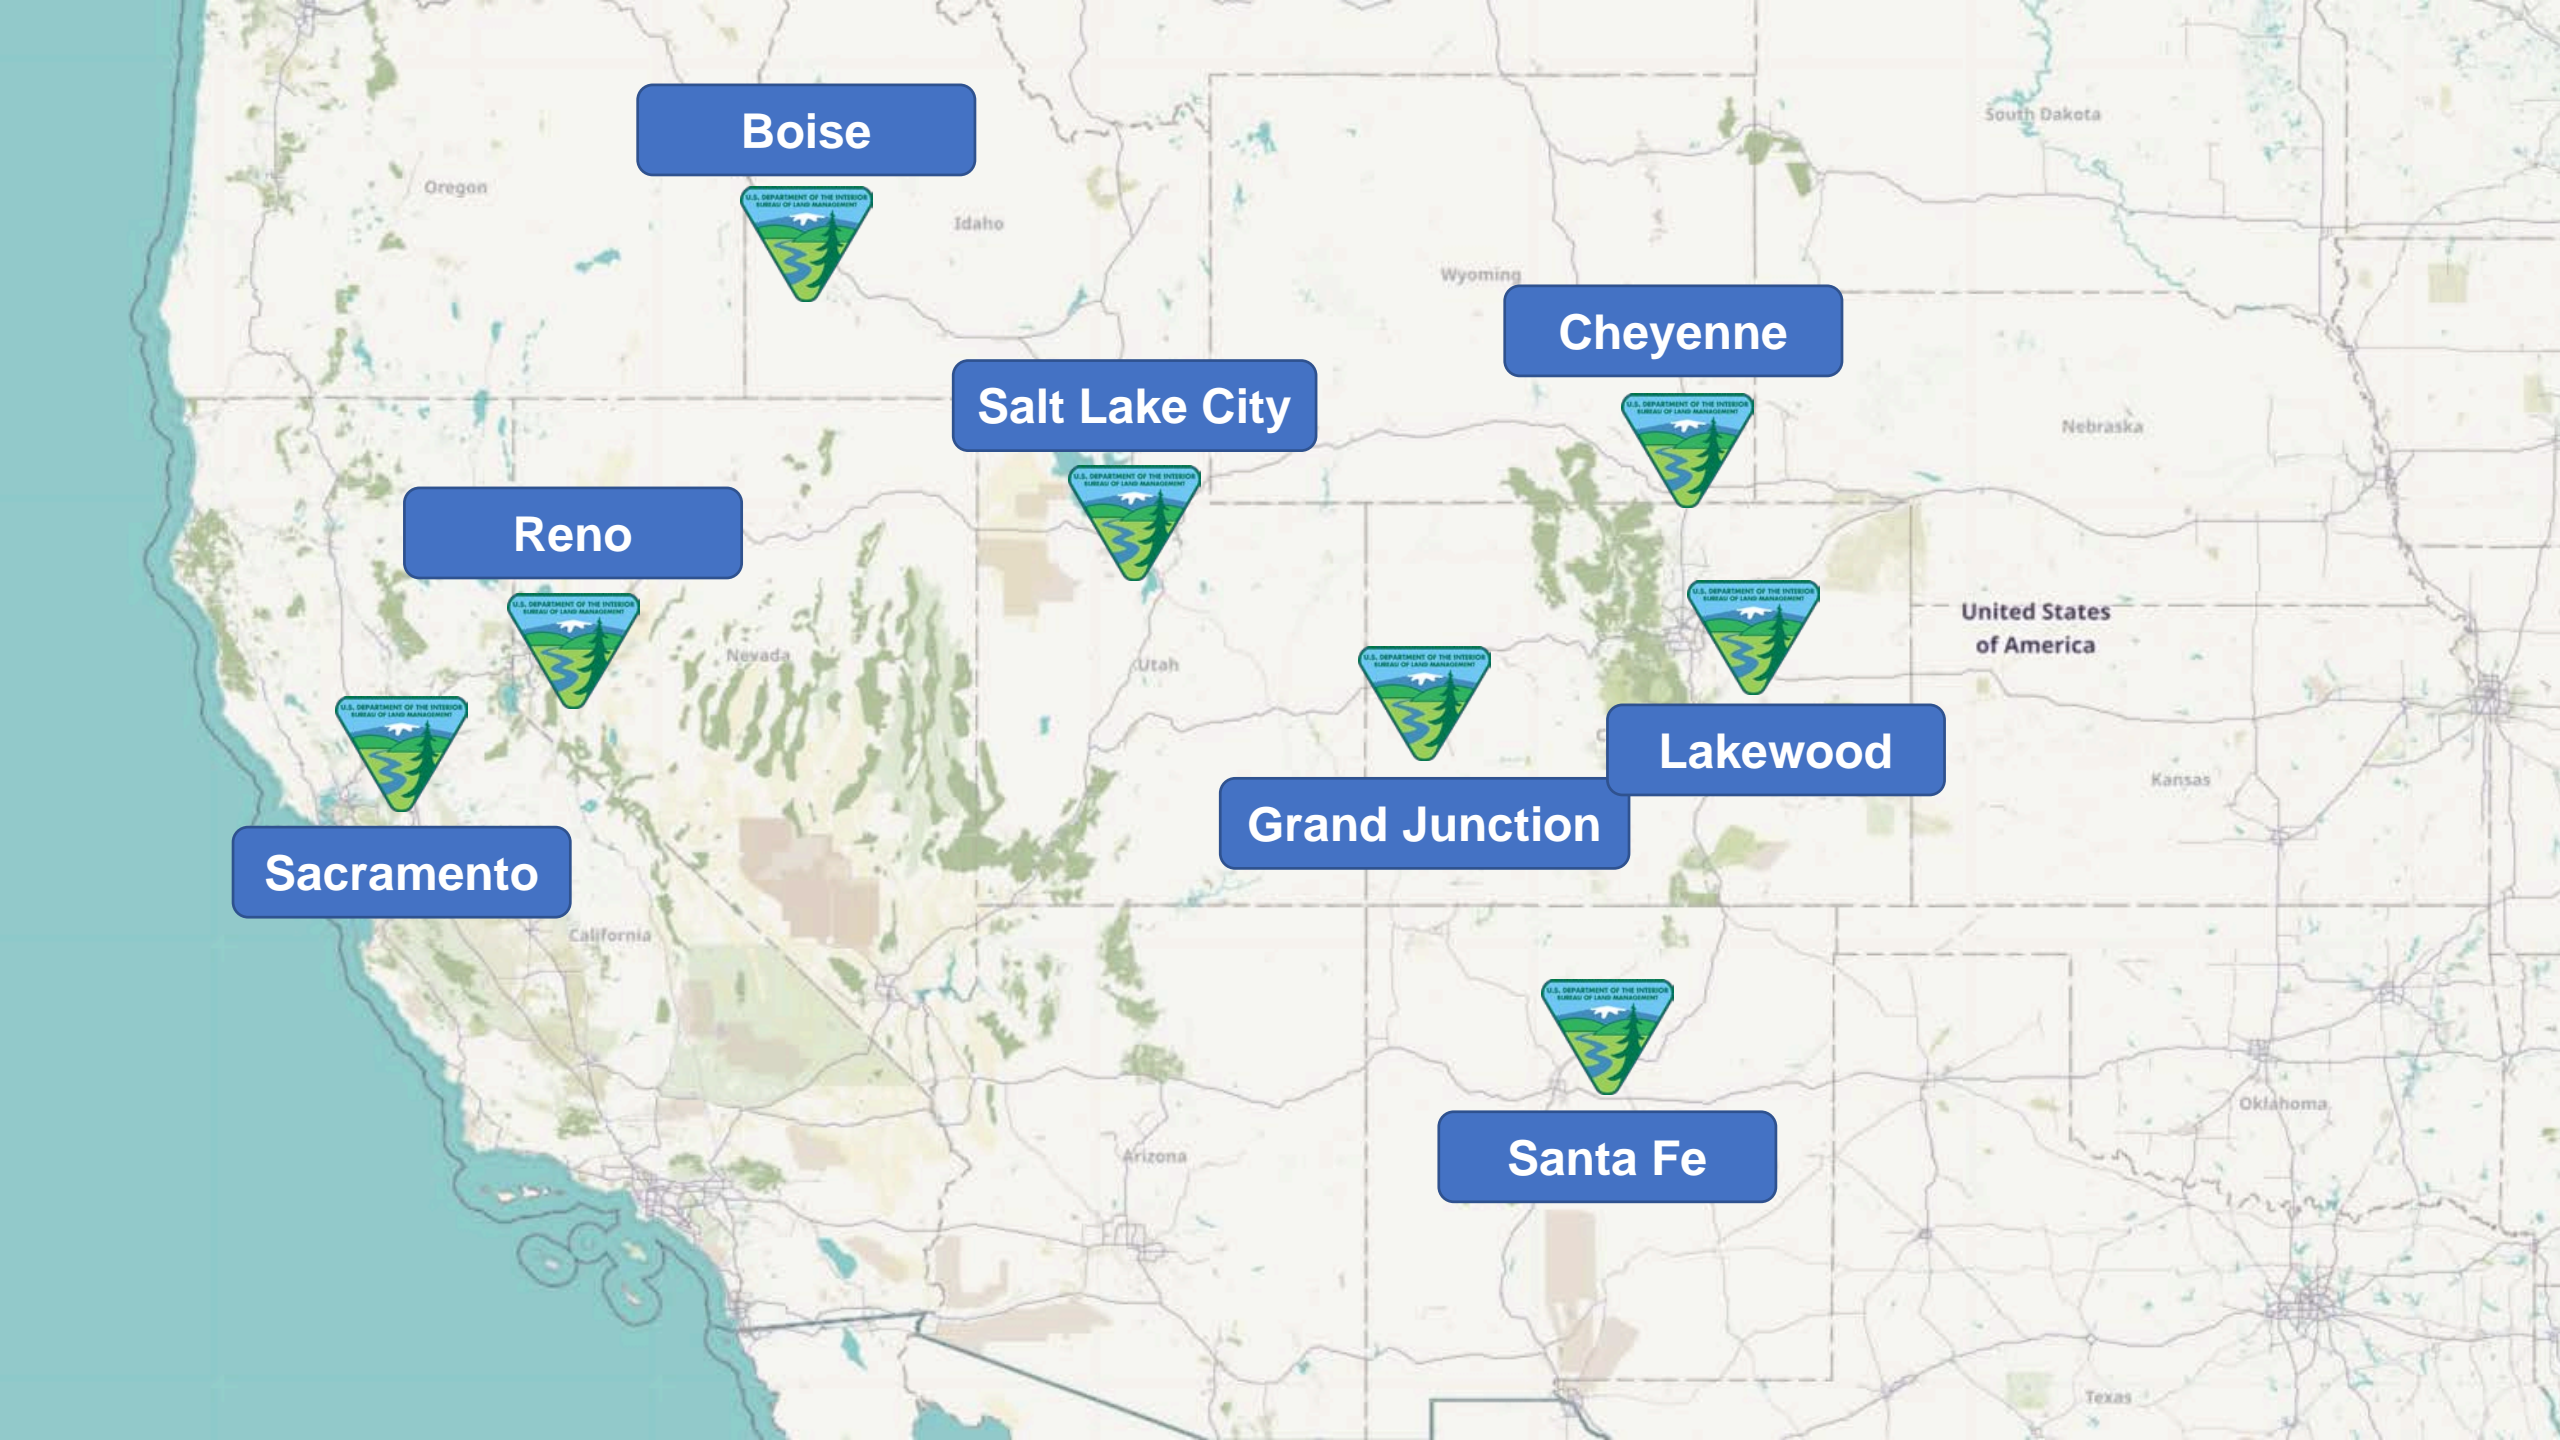

## Grand Junction, CO (GJT)

Alabama	Kentucky	Michigan
Alaska	Louisiana	Minnesota
<b>Arizona</b>	Maine	Mississippi
Arkansas	Montana	Missouri
California	Nebraska	Pennsylvania
<b>Colorado</b>	<b>Nevada</b>	Rhode Island
Connecticut	New Hampshire	South Carolina
Delaware	New Jersey	South Dakota
District of Columbia	New Mexico	Tennessee
Florida	New York	<b>Texas</b>
Georgia	North Carolina	Utah
Hawaii	North Dakota	Vermont
Idaho	Ohio	Virginia
Illinois	Oklahoma	Washington
Indiana	Oregon	West Virginia
Iowa	Maryland	Wisconsin
Kansas	Massachusetts	Wyoming

# Travel to all BLM HQ Staff

In Washington, DC

Scattered

# BLM in DC - Directions

-  Fly to Washington, DC
-  **Meet with Congress**
-  **Meet with BLM HQ**
-  Fly home!

**Boise**

**Cheyenne**

**Salt Lake City**

**Reno**

**Lakewood**

**Sacramento**

**Grand Junction**

**Santa Fe**