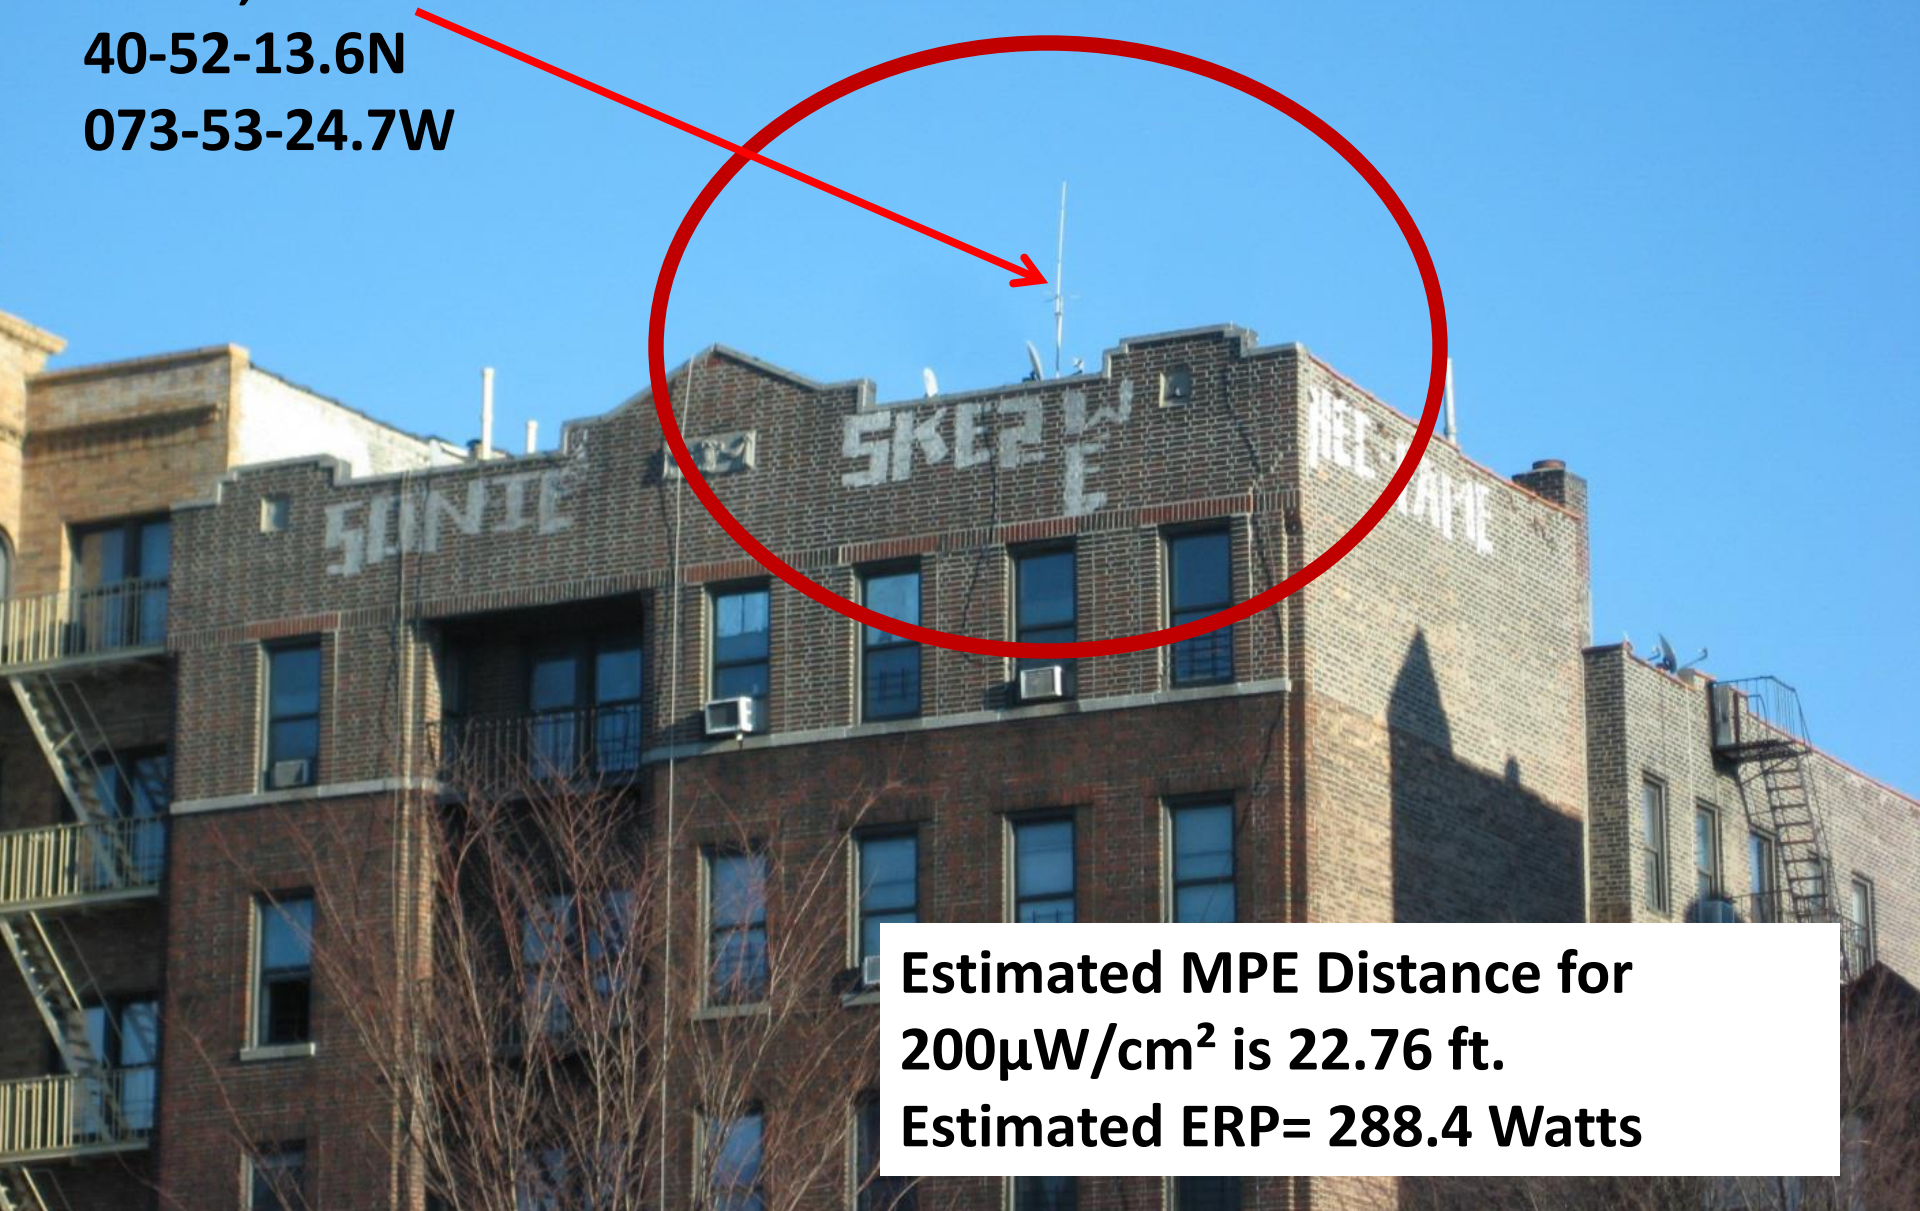

Pirate Radio RF Radiation Examples

New York State Broadcasters Association

Pirate Station 104.5MHz Location A

2874 Grand Concourse

Bronx, NY

40-52-13.6N

073-53-24.7W

Estimated MPE Distance for
 $200\mu\text{W}/\text{cm}^2$ is 22.76 ft.

Estimated ERP= 288.4 Watts

Pirate Station 91.3 MHz
670 Rogers Ave.
Brooklyn, NY
40-39-15.5 N
73-57-10.3 W

**Estimated MPE Distance for
200 μ W/cm² is 14.03 ft.**
Estimated ERP= 109.6 Watts

PIUS MULTI SERVICES

Pirate Station 94.5MHz Location L
114 Fenner Ave.
Clifton, NJ
40.89431N
74.17285W

Estimated MPE Distance for
200 μ W/cm² is 68.03 ft.
Estimated ERP= 2,576.3 Watts

Pirate Station 90.5 MHz

Location N

86 Haledon Ave at Hooper St