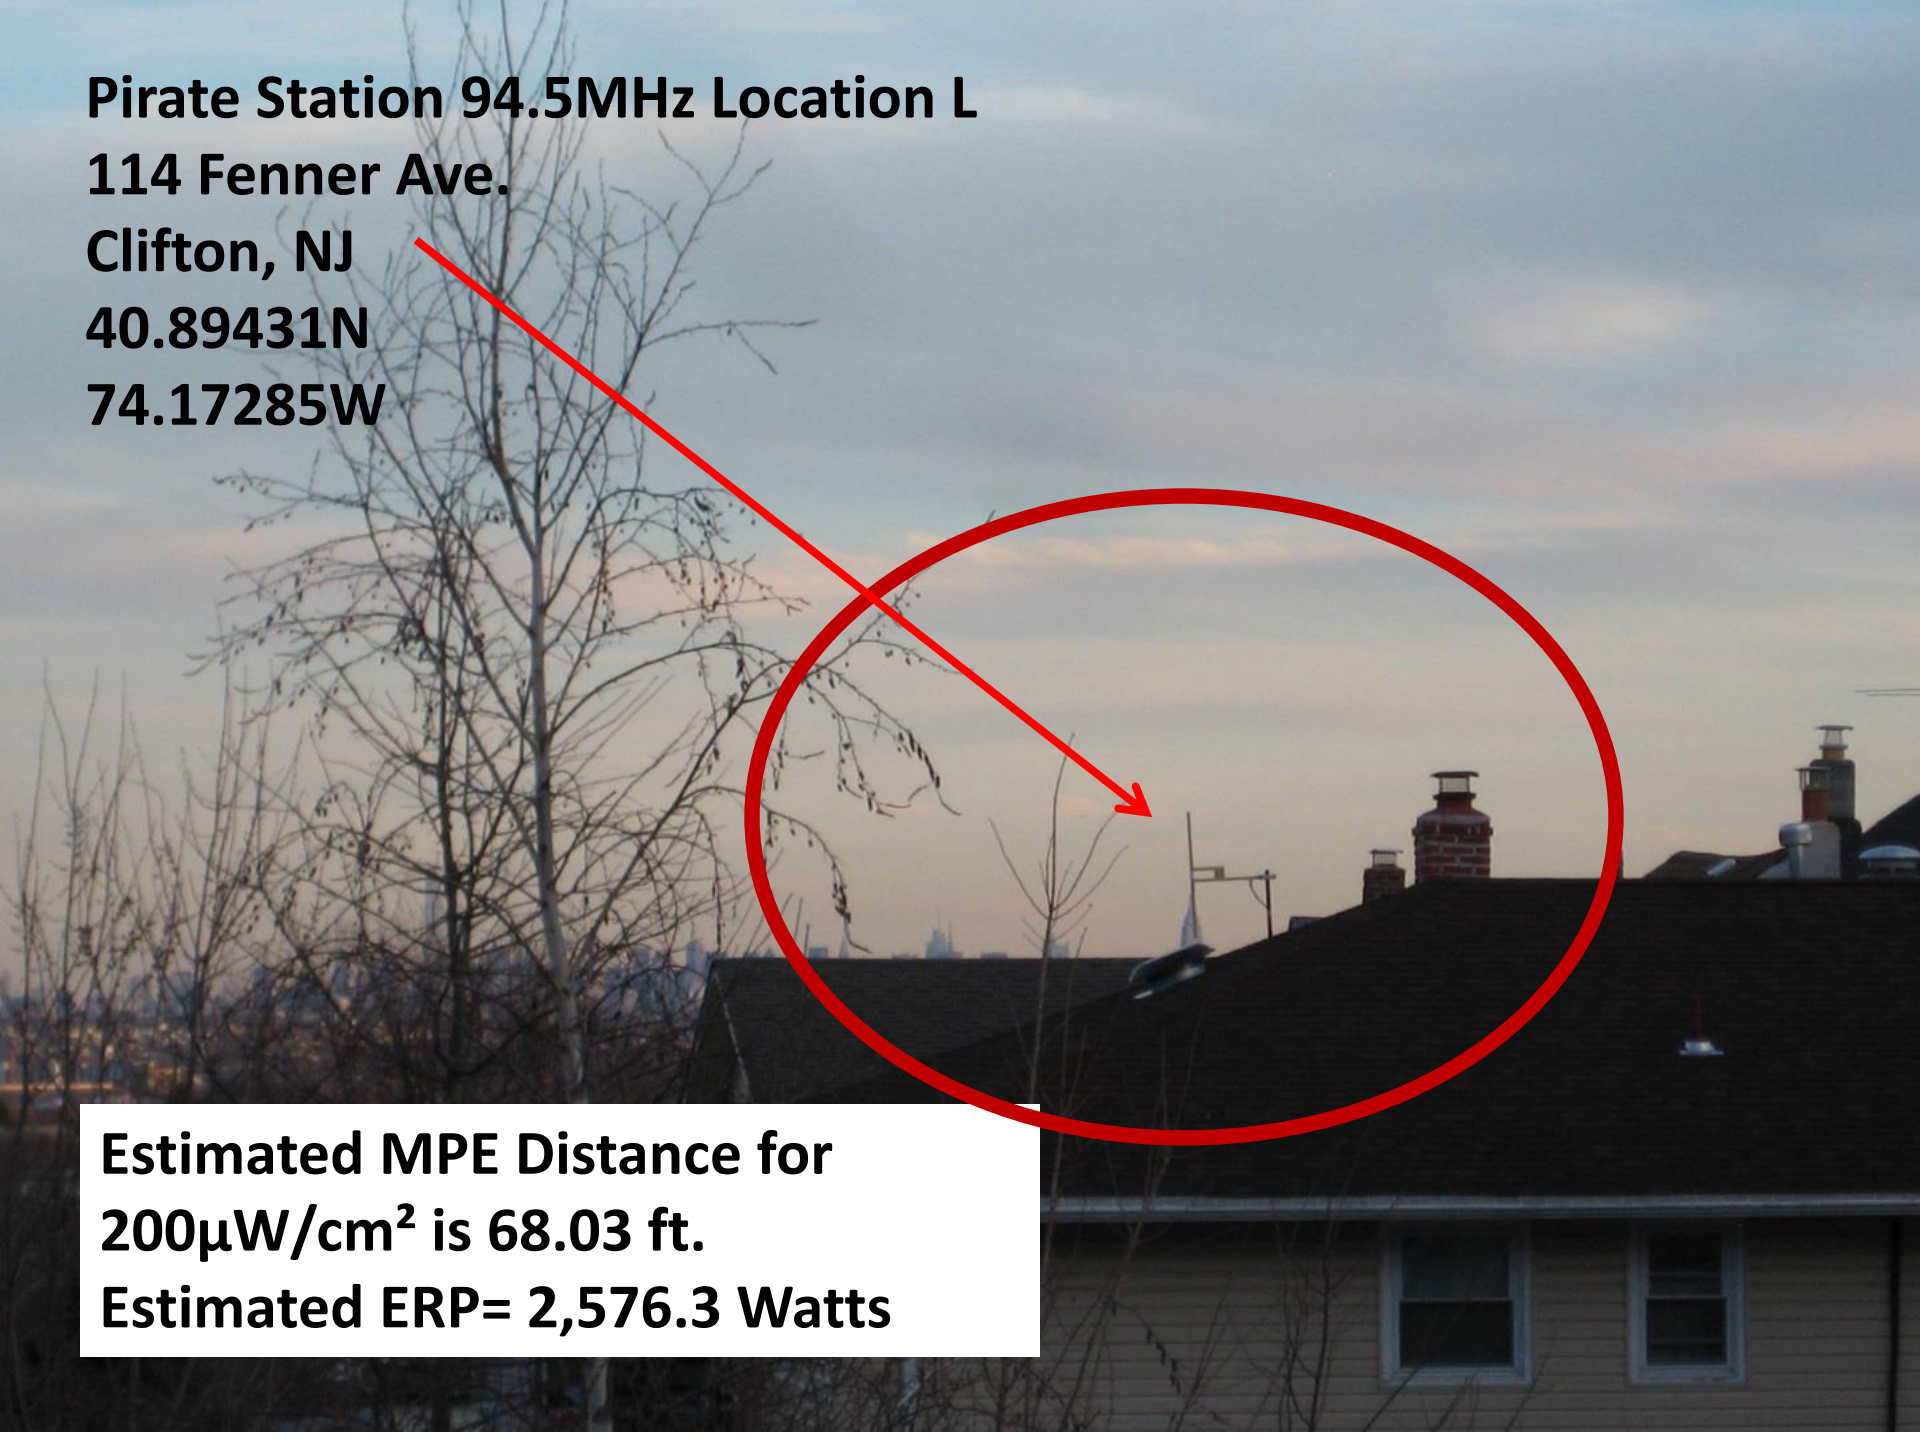

Pirate Radio RF Radiation Examples

New York State Broadcasters Association

Pirate Station 104.5MHz Location A

2874 Grand Concourse

Bronx, NY

40-52-13.6N

073-53-24.7W

Estimated MPE Distance for
 $200\mu\text{W}/\text{cm}^2$ is 22.76 ft.

Estimated ERP= 288.4 Watts

Pirate Station 91.3 MHz
670 Rogers Ave.
Brooklyn, NY
40-39-15.5 N
73-57-10.3 W

**Estimated MPE Distance for
200 μ W/cm² is 14.03 ft.**
Estimated ERP= 109.6 Watts

PIUS MULTI SERVICES

Pirate Station 94.5MHz Location L
114 Fenner Ave.
Clifton, NJ
40.89431N
74.17285W

Estimated MPE Distance for
200 μ W/cm² is 68.03 ft.
Estimated ERP= 2,576.3 Watts

Pirate Station 90.5 MHz

Location N

86 Haledon Ave at Hooper St

Paterson, NJ

40.92976 N

74.17242 W

**Estimated MPE Distance for
200 μ W/cm² is 84.38 ft.
Estimated ERP= 3,962.8 Watts**

Pirate Station 105.7MHz

36 S. Arlington Ave.

East Orange, NJ

40.75965N