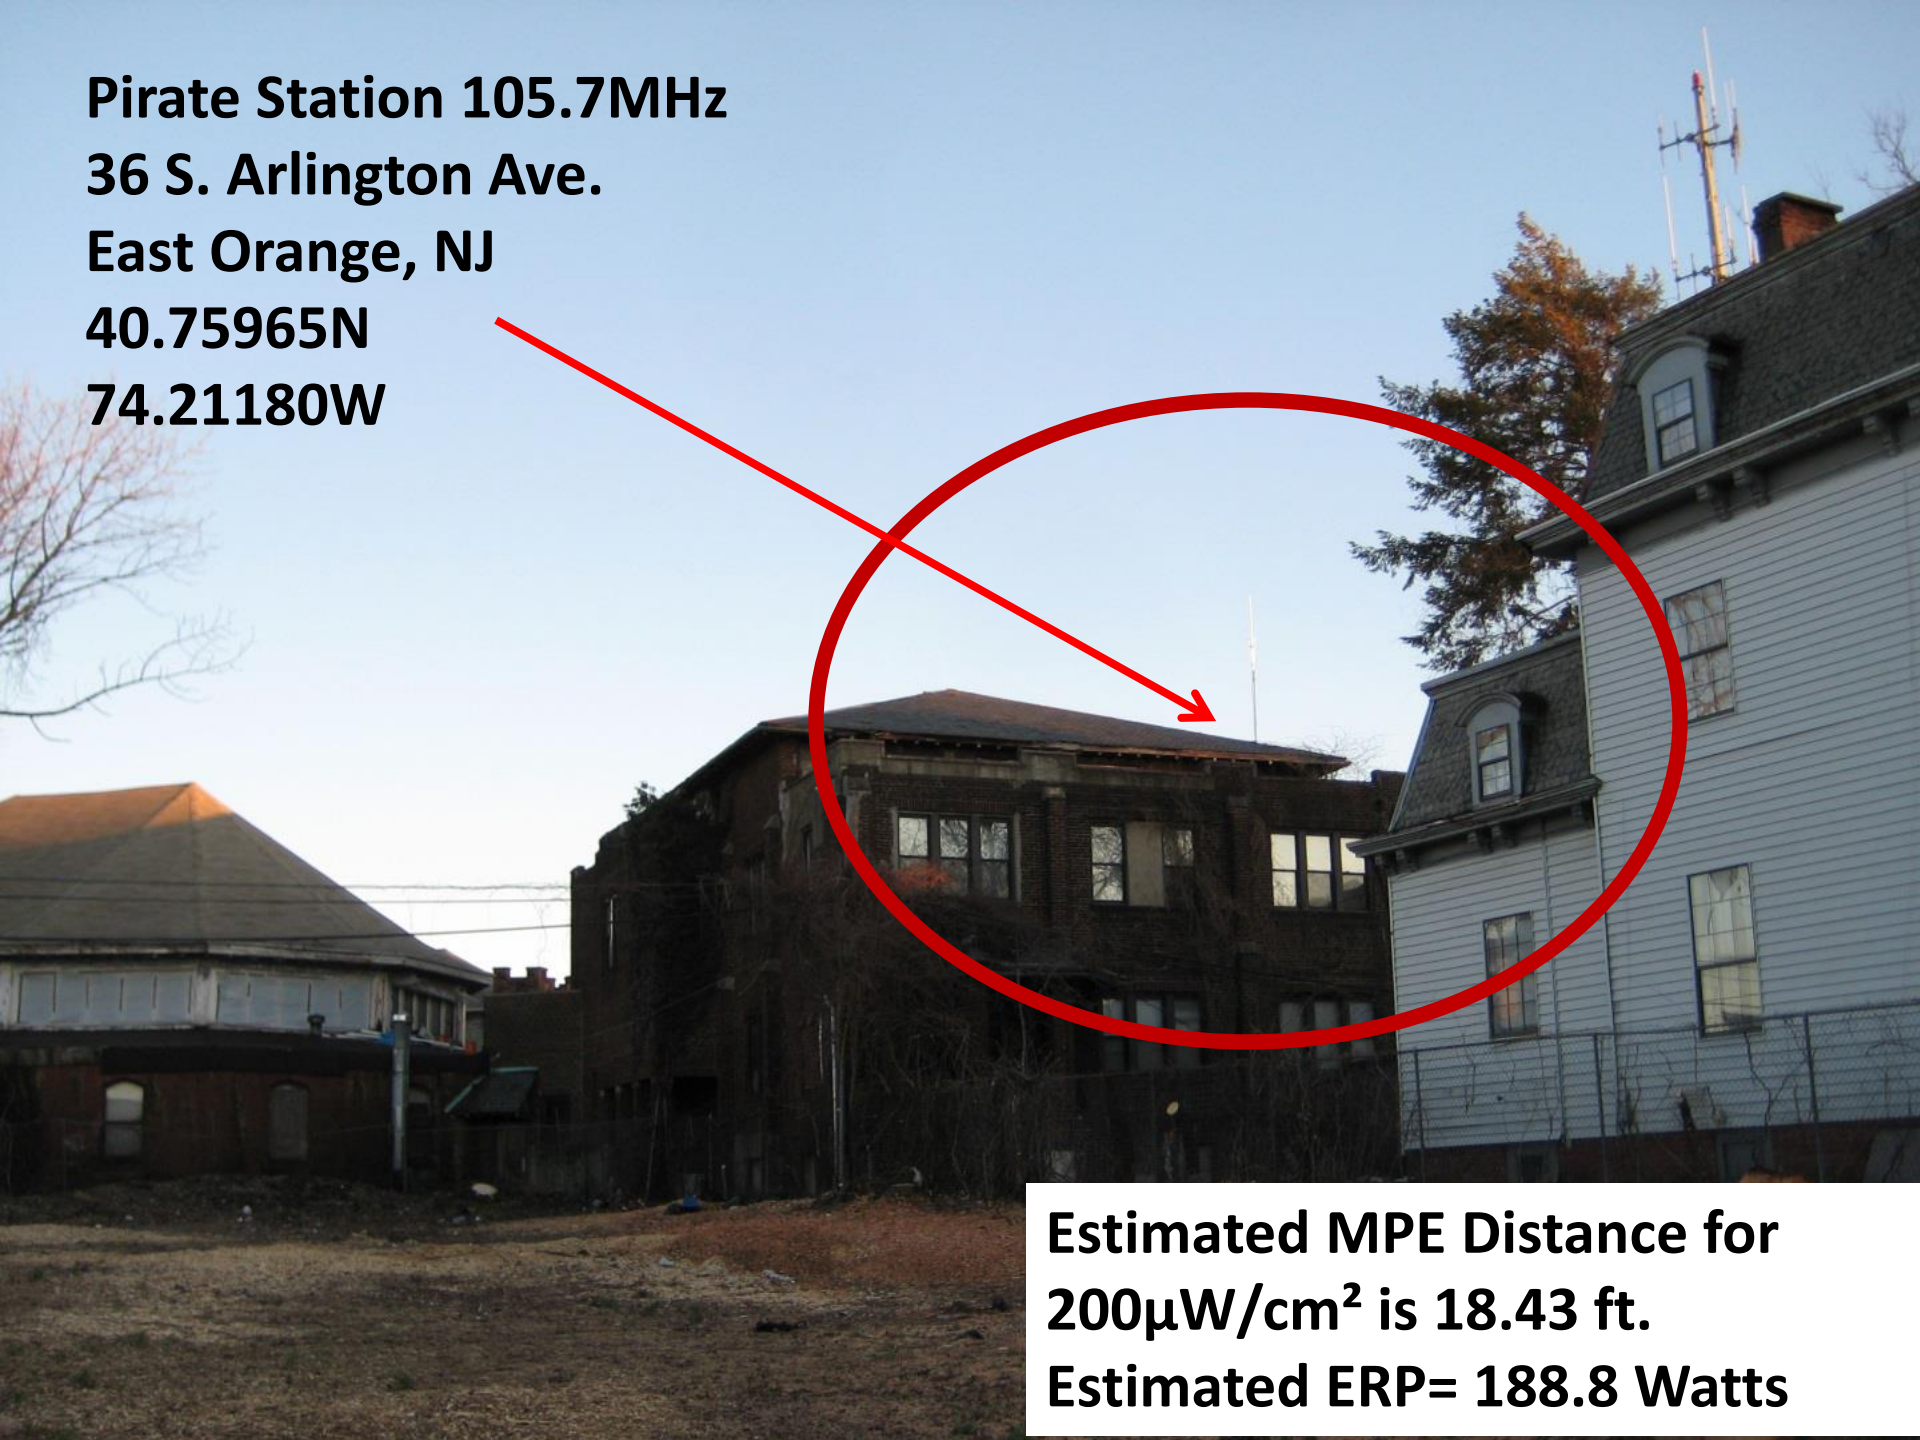

Pirate Station 105.7MHz

36 S. Arlington Ave.

East Orange, NJ

40.75965N

74.21180W

**Estimated MPE Distance for
200 μ W/cm² is 18.43 ft.
Estimated ERP= 188.8 Watts**