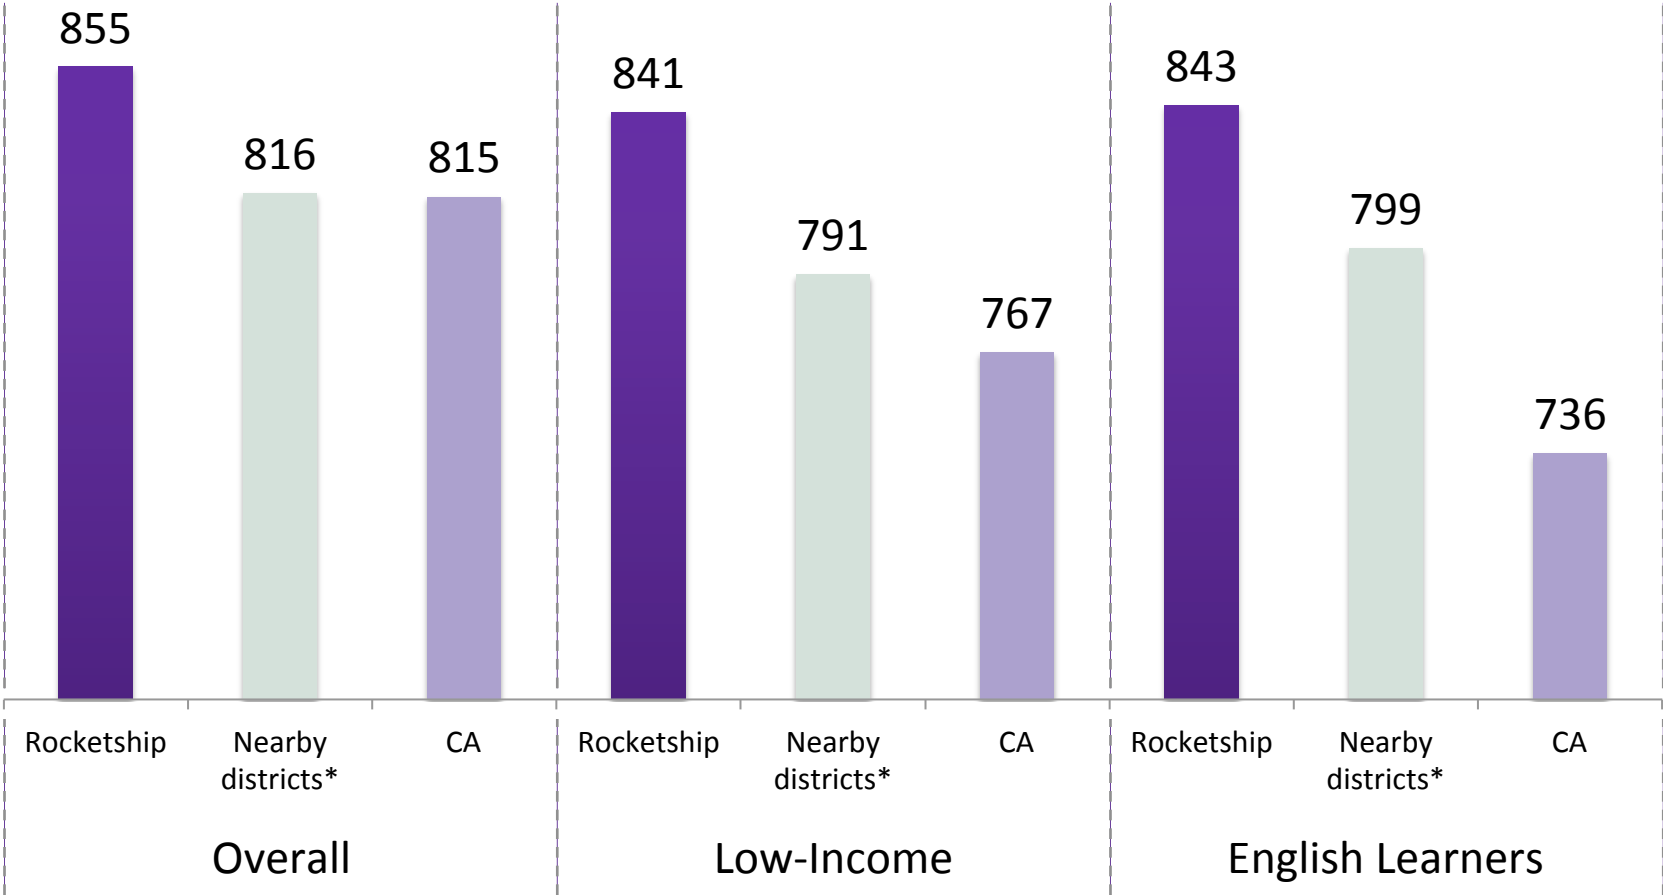

Rocketship's 2012 Academic Performance

California Standards Test (CST)

**Nearby districts include aggregate average of elementary schools in Alum Rock Unified, San Jose Unified and Franklin –McKinley school districts..*

Rocketship IS Closing the Achievement Gap

2011-2012 Math California Standards Test (CST) Scores

Note: "CA High-Income Districts" are the 10 elementary districts with the lowest percent of students eligible in the Free or Reduced Price Meal Program. Districts with less than 100 students were excluded from this analysis

Rapid Growth in Students Served

Rocketship Students:
10x Increase Since Inception