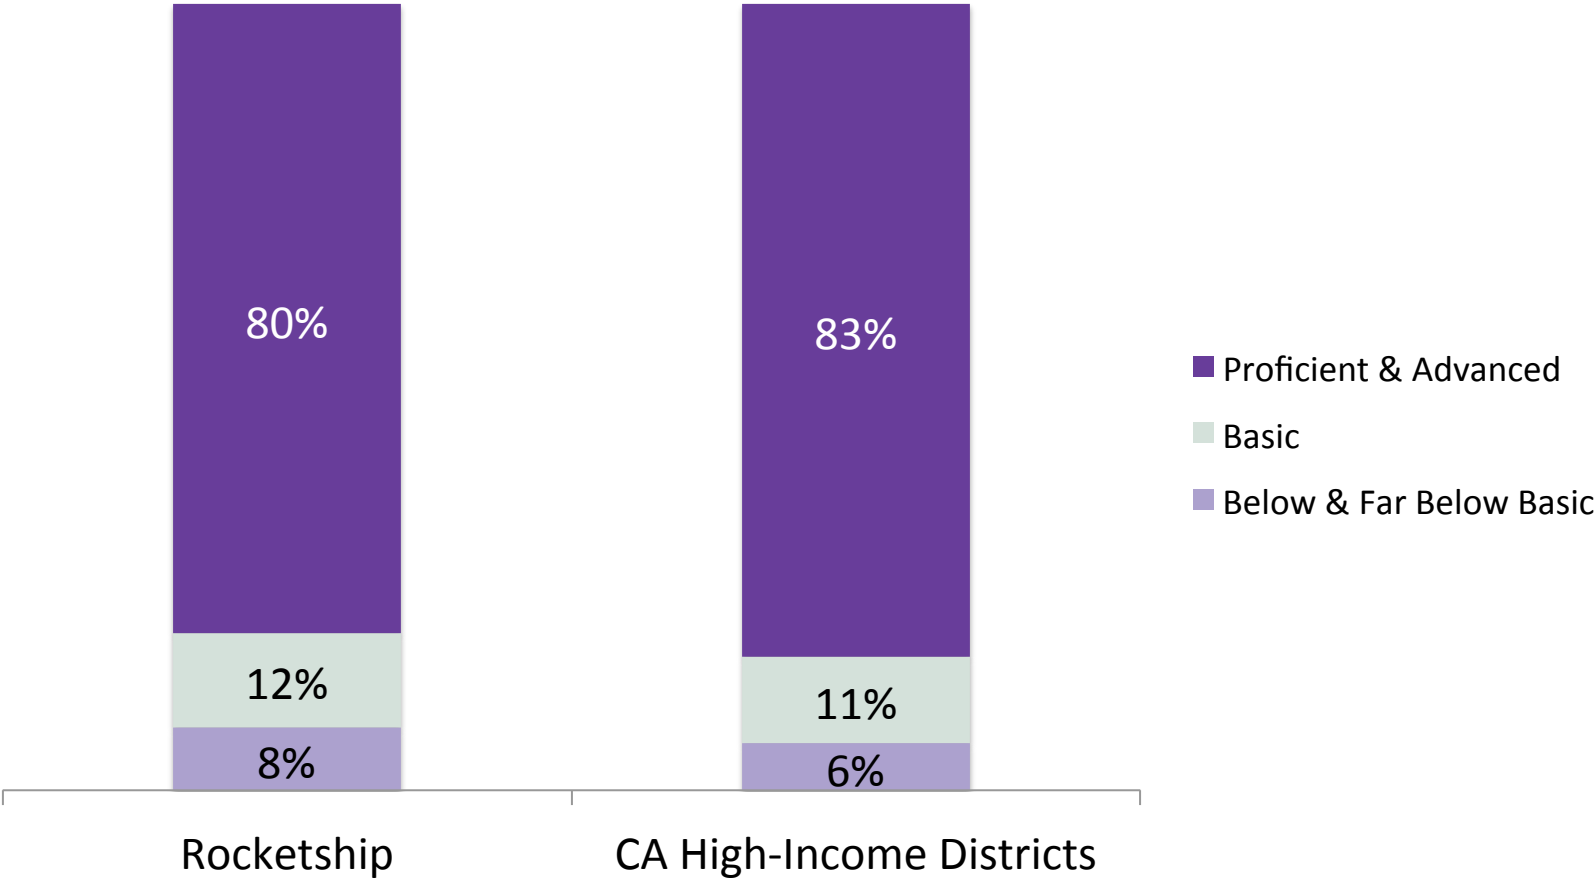

Rocketship's 2012 Academic Performance

California Standards Test (CST)

**Nearby districts include aggregate average of elementary schools in Alum Rock Unified, San Jose Unified and Franklin –McKinley school districts..*

Rocketship IS Closing the Achievement Gap

2011-2012 Math California Standards Test (CST) Scores

Note: "CA High-Income Districts" are the 10 elementary districts with the lowest percent of students eligible in the Free or Reduced Price Meal Program. Districts with less than 100 students were excluded from this analysis

Rapid Growth in Students Served

Rocketship Students:
10x Increase Since Inception