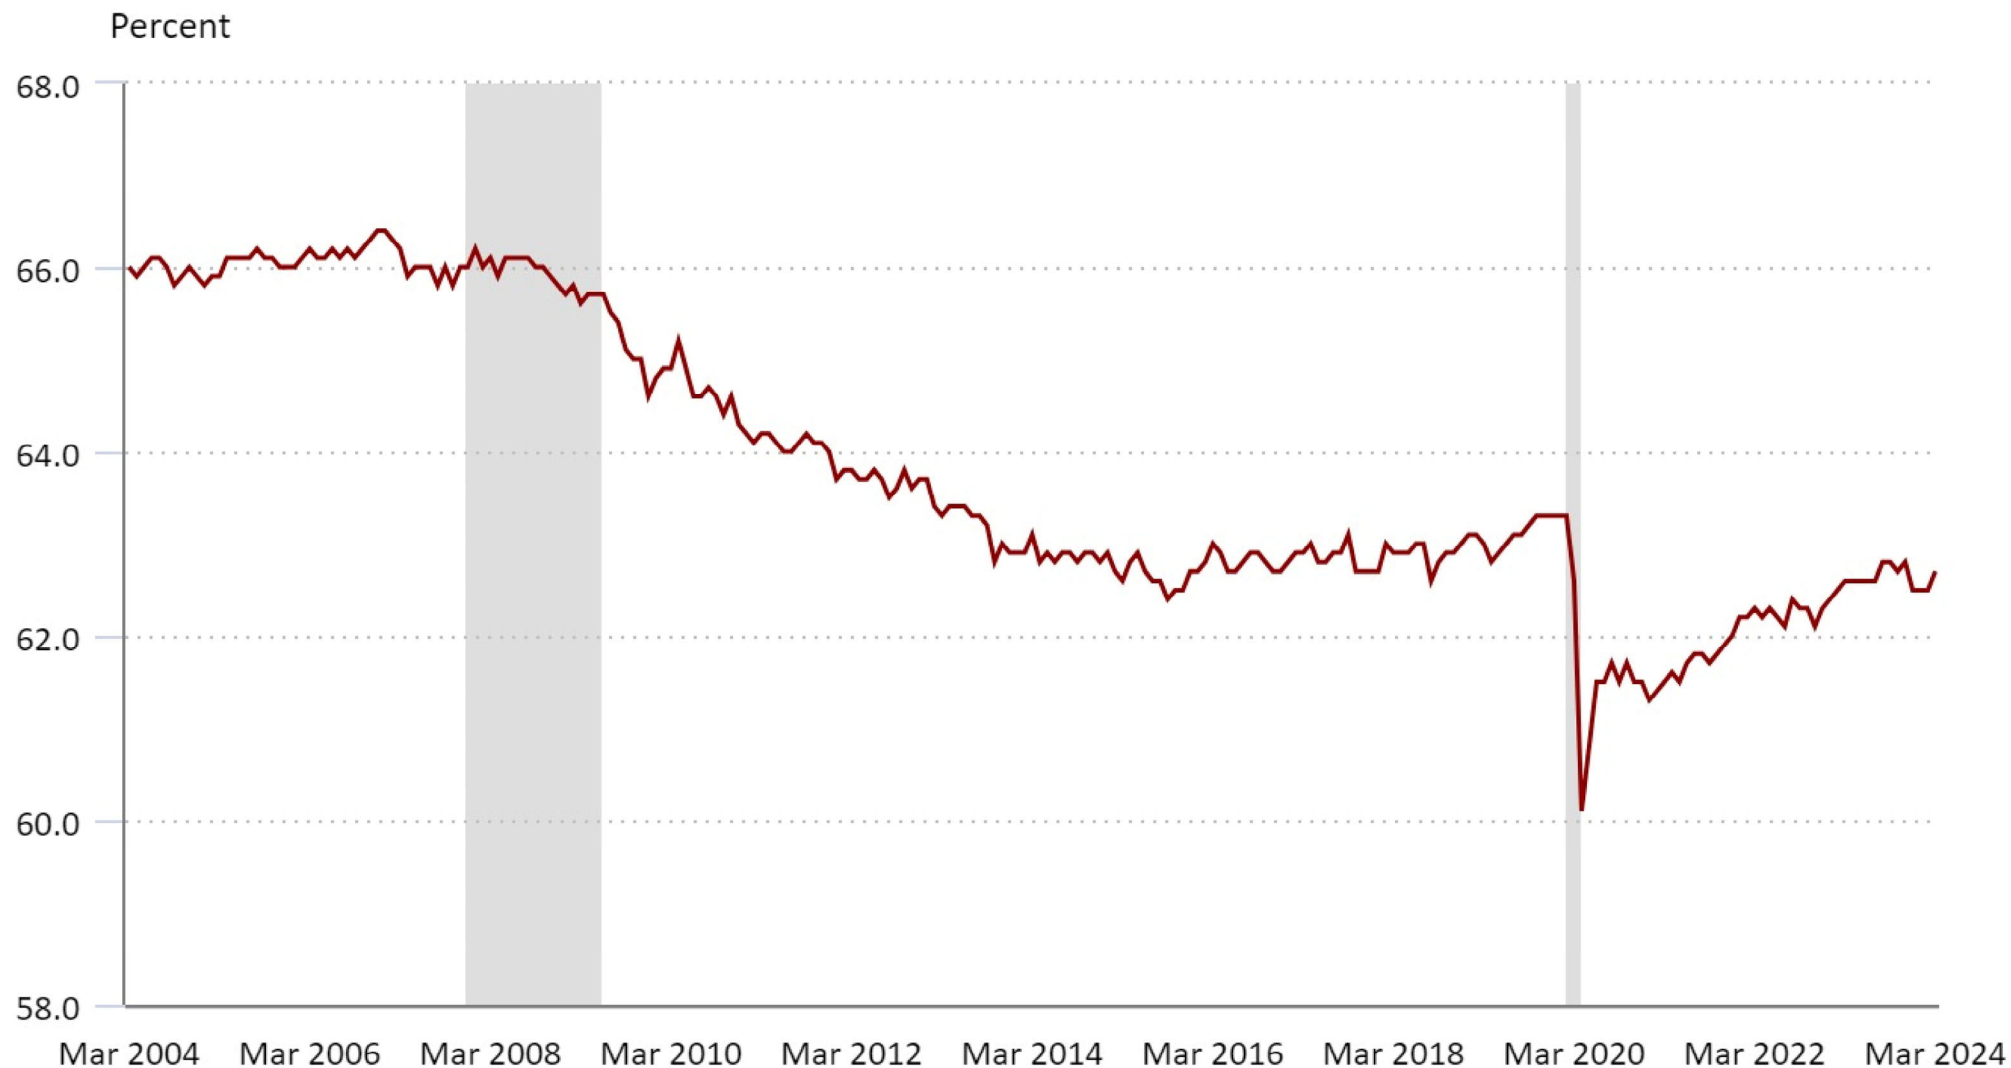

Civilian labor force participation rate, seasonally adjusted

Click and drag within the chart to zoom in on time periods

— Total — Men, 20 years and older — Women, 20 years and older — 16 to 19 years old
— White — Black or African American — Asian — Hispanic or Latino